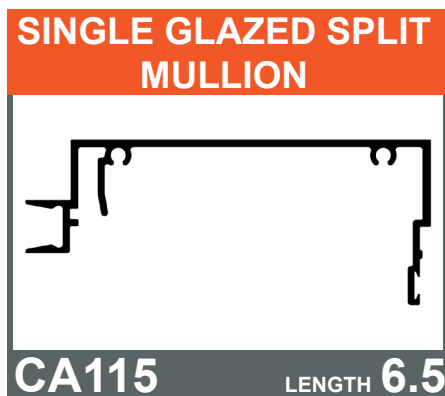

# 10350 FLUSH GLAZED NEW RANGE OF SPLIT MULLIONS

Concept Architectural Systems is proud to announce a new range of Split Mullions for the **10350 Flush Glazed system**.

The newly introduced profiles include a **Single Glazed**, a **Double Glazed** and a **Blind** mullion. The blind mullion doubles as the mating section for the single and double glazed profiles.

The new profiles will be available shortly and will eventually replace the existing split mullion profiles - CA103, CA104 and CA109.

Single Glazed Split Mullion

Double Glazed Split Mullion

Blind Split Mullion