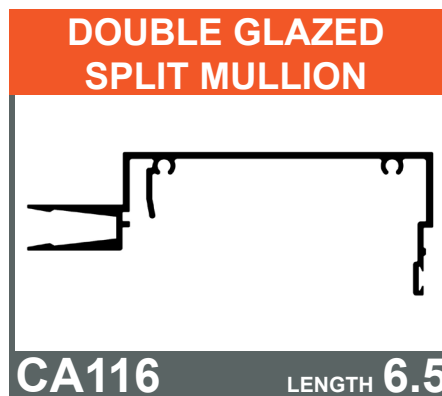

# 10350 FLUSH GLAZED NEW RANGE OF SPLIT MULLIONS

Concept Architectural Systems is proud to announce a new range of Split Mullions for the **10350 Flush Glazed system**.

The newly introduced profiles include a **Single Glazed**, a **Double Glazed** and a **Blind** mullion. The blind mullion doubles as the mating section for the single and double glazed profiles.

The new profiles will be available shortly and will eventually replace the existing split mullion profiles - CA103, CA104 and CA109.

Single Glazed Split Mullion

Double Glazed Split Mullion

Blind Split Mullion