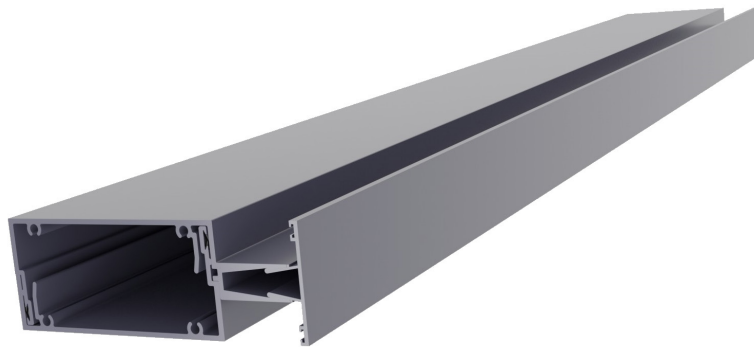

# 10350 FLUSH GLAZED NEW RANGE OF SPLIT MULLIONS

Concept Architectural Systems is proud to announce a new range of Split Mullions for the **10350 Flush Glazed system**.

The newly introduced profiles include a **Single Glazed**, a **Double Glazed** and a **Blind** mullion. The blind mullion doubles as the mating section for the single and double glazed profiles.

The new profiles will be available shortly and will eventually replace the existing split mullion profiles - CA103, CA104 and CA109.

Single Glazed Split Mullion

Double Glazed Split Mullion

Blind Split Mullion