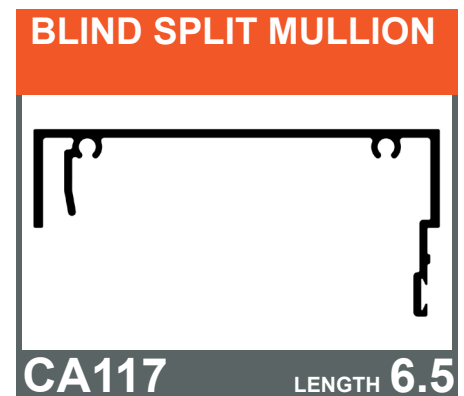

# 10350 FLUSH GLAZED NEW RANGE OF SPLIT MULLIONS

Concept Architectural Systems is proud to announce a new range of Split Mullions for the **10350 Flush Glazed system**.

The newly introduced profiles include a **Single Glazed**, a **Double Glazed** and a **Blind** mullion. The blind mullion doubles as the mating section for the single and double glazed profiles.

The new profiles will be available shortly and will eventually replace the existing split mullion profiles - CA103, CA104 and CA109.

Single Glazed Split Mullion

Double Glazed Split Mullion

Blind Split Mullion