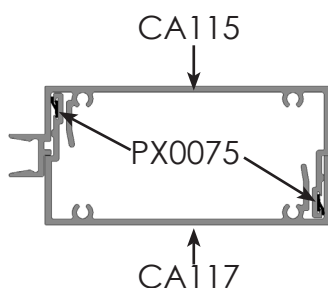

# 10350 FLUSH GLAZED NEW RANGE OF SPLIT MULLIONS

Concept Architectural Systems is proud to announce a new range of Split Mullions for the **10350 Flush Glazed system**.

The newly introduced profiles include a **Single Glazed**, a **Double Glazed** and a **Blind** mullion. The blind mullion doubles as the mating section for the single and double glazed profiles.

The new profiles will be available shortly and will eventually replace the existing split mullion profiles - CA103, CA104 and CA109.

Single Glazed Split Mullion

Double Glazed Split Mullion

Blind Split Mullion