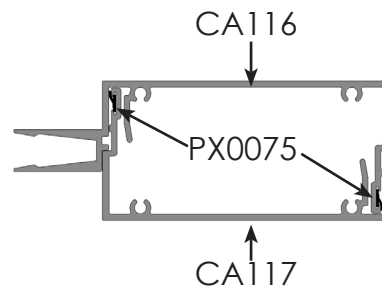

# 10350 FLUSH GLAZED NEW RANGE OF SPLIT MULLIONS

Concept Architectural Systems is proud to announce a new range of Split Mullions for the **10350 Flush Glazed system**.

The newly introduced profiles include a **Single Glazed**, a **Double Glazed** and a **Blind** mullion. The blind mullion doubles as the mating section for the single and double glazed profiles.

The new profiles will be available shortly and will eventually replace the existing split mullion profiles - CA103, CA104 and CA109.

Single Glazed Split Mullion

Double Glazed Split Mullion

Blind Split Mullion