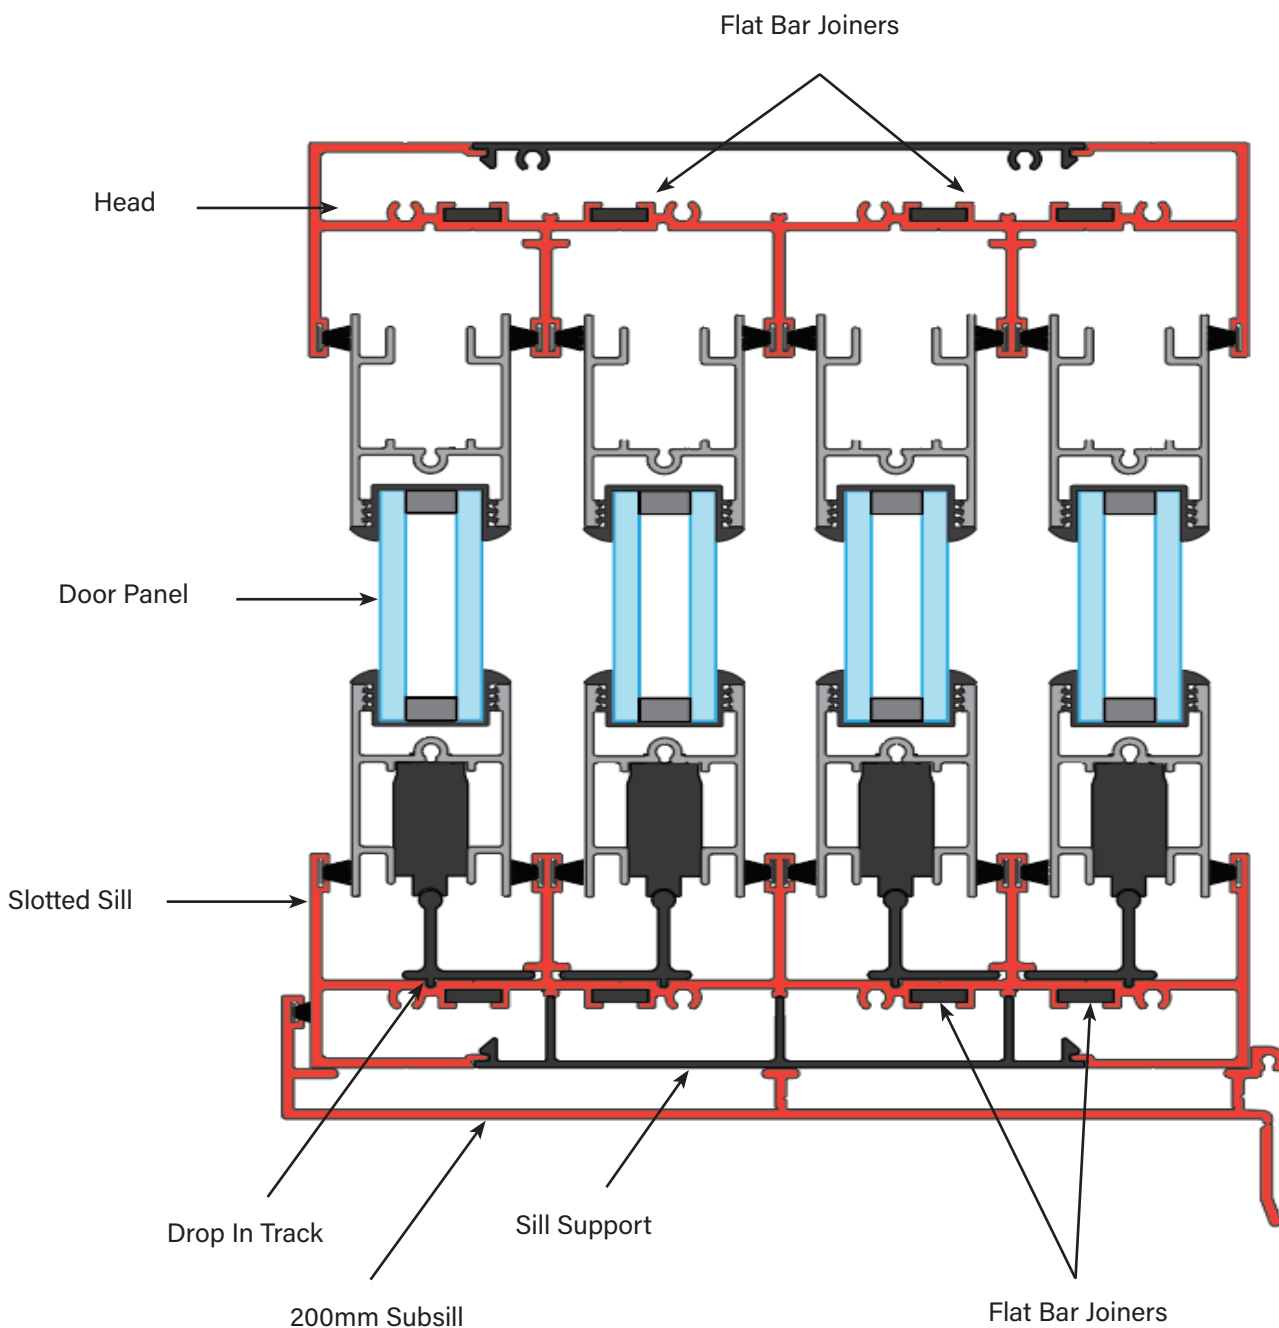

4 - Track Apartment Door

ULTRAMAX APARTMENT

DOOR SUITE

Features

The 4-Track Apartment Door is an expansion of our Ultramax Apartment Door suite which is also available in 2-track and 3-track options.

4 and 8 panel configuration apartment doors can now be fabricated using 1 piece heads and sills allowing for a simpler installation, and a superior finish.

With maximum height of 3m, and maximum width of over 12m, the 4 track Apartment Door is the ultimate solution for high end residential applications.

Specifications

- Dedicated 1 piece 200mm head and sill.
- 200mm subsill also available for subframing.
- Compatible with existing tooling.
- Heads and sills can be joined for doors spanning over 6500mm.
- Pre slotted sill available for superior drainage.
- Wide range of stile options available.
- 3 lock options available.

Maximum overall height: 3m

Maximum panel width: 1.5m

Maximum panel weight: 300kg

Glazing

Single Glazed 6.38mm-10.38

Double Glazed: 24mm

*Note size limitations can be affected by external factors such as wind pressure. Please refer to the span tables for more information.