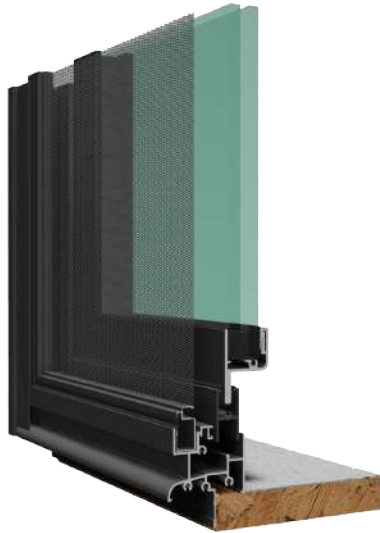

Apollo Sashless Window Profiles

Frame

F100
6000mm

Flat Filler

F101
6000mm

SLIDING WINDOWS

COMET SLIDING WINDOW

Entry-Level Sliding Window

Our comet sliding window is functional and economical. It has a range of configurations with a sliding pane that glides along a track inside the window frame, allowing for maximum ventilation. With minimal components it is highly functional and low maintenance.