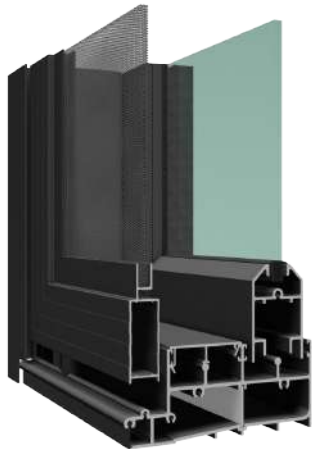

5mm Channel Rubber
PF0843
Roll of 100m

6mm Channel Rubber
PF636
Roll of 100m

18mm Channel Rubber
PF0830
Roll of 150m

BUILT-IN-FLYTRACK APARTMENT

DOOR

High-End Apartment Door

The Titan Apartment Door has been designed to meet the demands of modern architects, providing larger openings without compromise. There is a range of glazing options available, with pre-glazed panels using channel rubbers as well as the option of onsite glazing for larger panels. Built-In Flytrack frames are now available in both 2-track and 3-track configurations for doors that require security or flyscreen doors. With a wide range of stile options available the it is the perfect option for modern apartments, commercial installations as well as high end residential homes.