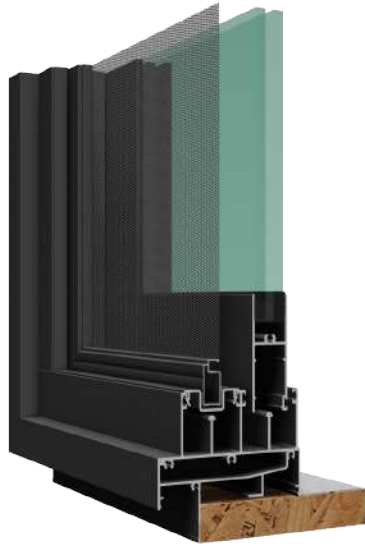

5mm Fixed Panel Wedge Rubber
PF0688-5
Roll of 125m

6mm Fixed Panel Wedge Rubber
PF0687-6
Roll of 150m

ZEUS SLIDING WINDOW

High-End Sliding Window

The Zeus Sliding Window is designed to have the best possible airflow of any window on the market. Two panes of glass sliding vertically or horizontally with minimal visual obstructions provide uninterrupted views with the added benefit of ventilation.