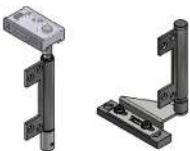

**Pivot Set
Left Hand
93-101C**