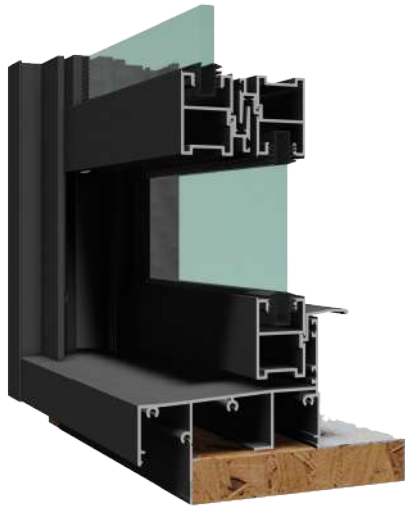

Residential

Window and Door Systems

Product Catalogue

2024

INDEX

Double Hung Windows	3
Zeus Double Hung Window	4
Apollo Sashless Window	8
Sliding Windows	10
Comet Sliding Window	11
Zeus Sliding Window	15
Ultramax Sliding Window	19
Awning / Casement Windows	23
Comet Awning Window	24
Apollo Awning/Casement Window	28
Titan Awning/Casement Window	33
Ultramax Plus Awning/Casement Window	38
Door Systems	41
Comet Sliding Door	42
Comet Stacker Door	46
Built in Flytrack Apartment Door	50
Titan Entry Door	55
Windsor Bi-Fold Door	60
Louvre's, Privacy Screens and Battens	66

DOUBLE HUNG WINDOWS

ZEUS DOUBLE HUNG WINDOW

Counterbalanced Double Hung Window

Bringing together the timeless look of a double hung window with the contemporary benefits of aluminium, the Zeus Double Hung Window is the latest innovation from CAS. Designed to be both affordable and high performing, let the Zeus Double Hung Window be the centerpiece of your next project.