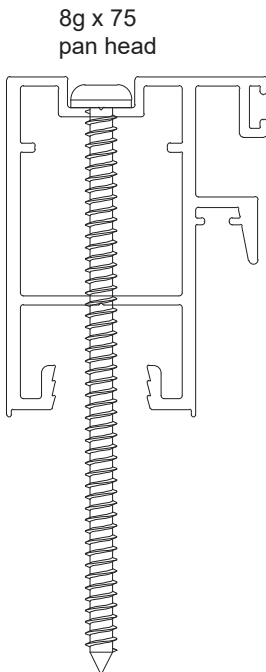

Comet Sliding Window

FRAME HEAD	
Part no.	Length
CSW1	6000

SILL	
Part no.	Length
CSW2	6000

JAMB	
Part no.	Length
CSW3	6200

TRANSOM	
Part no.	Length
CSW5	6000

TOP/BOTTOM RAIL	
Part no.	Length
CSW8	6000

LOCK STILE	
Part no.	Length
CSW6	6000

Zeus Sliding Window

SILL ADAPTER	
Part no.	Length
DGS72	6000

CORNER ADAPTER MALE	
Part no.	Length
STK8	2700

CORNER ADAPTER FEMALE	
Part no.	Length
STK9	2700

Ultramax Sliding Window

SILL	
Part no.	Length
DF409	6500

FRAME	
Part no.	Length
DF400	6500

Ultramax Sliding Window

SINGLE GLAZED RAIL	
Part no.	Length
CSD4	6500

SINGLE GLAZED LOCK STILE	
Part no.	Length
DGS92	6000

SINGLE GLAZED LOCK STILE	
Part no.	Length
CSD5	4900 / 6500

8g x 50
pan head

DOUBLE GLAZED LOCK STILE	
Part no.	Length
DGS98	6500

8g x 75
pan head

DOUBLE GLAZED LOCK STILE	
Part no.	Length
DGS96	4900 / 6500

8g x 75
pan head

DOUBLE GLAZED INTERLOCK	
Part no.	Length
DGS97	4900 / 6500