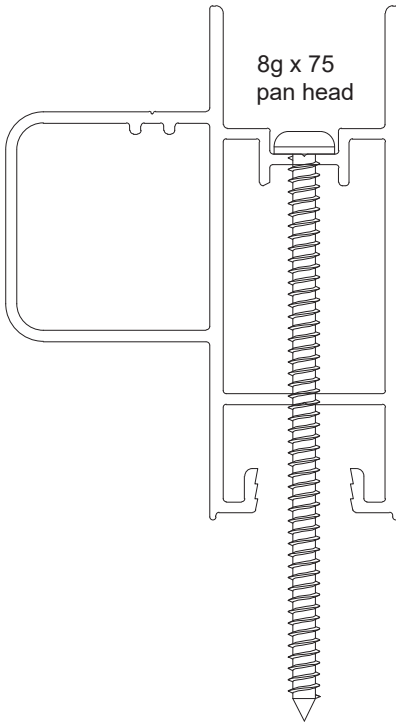

Comet Sliding Window

FRAME HEAD	
Part no.	Length
CSW1	6000

SILL	
Part no.	Length
CSW2	6000

JAMB	
Part no.	Length
CSW3	6200

TRANSOM	
Part no.	Length
CSW5	6000

TOP/BOTTOM RAIL	
Part no.	Length
CSW8	6000

LOCK STILE	
Part no.	Length
CSW6	6000

HEAD	
Part no.	Length
STK1	6500

SILL	
Part no.	Length
STK2	6500

JAMB	
Part no.	Length
STK3	4900 / 6500

Comet Stacker Door

FLYDOOR SILL	
Part no.	Length
STK6	6500

FLYDOOR JAMB / HEAD	
Part no.	Length
STK5	6500

SINGLE GLAZED LOCK STILE	
Part no.	Length
CSD5	4900 / 6500

SINGLE GLAZED INTERLOCK STILE	
Part no.	Length
CSD6	4900 / 6500

SINGLE GLAZED RAIL	
Part no.	Length
CSD4	6500

Comet Stacker Door

SINGLE GLAZED INTERLOCK	
Part no.	Length
STK4	4900 / 6500

SINGLE GLAZED 3 PANEL ADAPTER	
Part no.	Length
STK10	2700

SINGLE GLAZED 4 PANEL ADAPTER	
Part no.	Length
STK7	6500

DOUBLE GLAZED LOCK STILE	
Part no.	Length
DGS96	4900 / 6500

DOUBLE GLAZED RAIL	
Part no.	Length
DGS81	6500