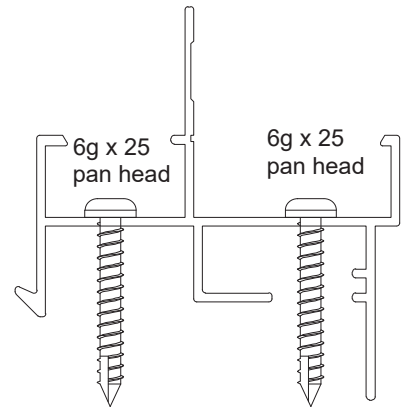

Comet Sliding Window

FRAME HEAD	
Part no.	Length
CSW1	6000

SILL	
Part no.	Length
CSW2	6000

JAMB	
Part no.	Length
CSW3	6200

TRANSOM	
Part no.	Length
CSW5	6000

TOP/BOTTOM RAIL	
Part no.	Length
CSW8	6000

LOCK STILE	
Part no.	Length
CSW6	6000