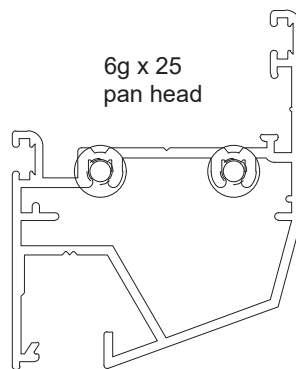

Apollo Awning/Casement Window

CHAIN WINDER ADAPTER	
Part no.	Length
F96	6000

**AW1
AWNING
WEDGE**

FRAME	
Part no.	Length
F100	6500

FLAT FILLER	
Part no.	Length
F101	6000

Titan Awning/Casement Window

FRAME	
Part no.	Length
F91	6000

HOOK HEAD	
Part no.	Length
F82	6000

Titan Awning/Casement Window

BOX TRANSOM	
Part no.	Length
F95	6000

ADAPTER	
Part no.	Length
F93	6000

SINGLE GLAZED SASH	
Part no.	Length
F53	6000

SINGLE GLAZED HOOK SASH	
Part no.	Length
F59	6000

Titan Awning/Casement Window

DOUBLE GLAZED SASH	
Part no.	Length
F62	6000

DOUBLE GLAZED HOOK SASH	
Part no.	Length
F63	6000

70MM VISTA SASH	
Part no.	Length
F70	6200

70MM VISTA HOOK SASH	
Part no.	Length
F73	6200

AW1

CHAIN WINDER ADAPTER	
Part no.	Length
F96	6000

Ultramax Plus Awning/Casement

SASH	
Part no.	Length
ULT-S402	6500

Comet Sliding Door

HEAD	
Part no.	Length
CSD1	6500

SILL	
Part no.	Length
CSD9	6500

HIGH PERFORMANCE SILL	
Part no.	Length
HPS95	6500