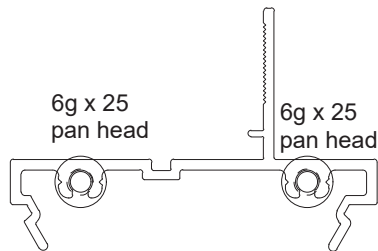

8g x 75
pan head

DOUBLE GLAZED 4 PANEL ADAPTER	
Part no.	Length
DGS82	6500

CORNER ADAPTER MALE	
Part no.	Length
STK8	2700

CORNER ADAPTER FEMALE	
Part no.	Length
STK9	2700

73 STST 4-3 Rivet

PLANT-ON INTERLOCK ADAPTER	
Part no.	Length
DGS89	6000

Comet Awning Window

FRAME	
Part no.	Length
F50	6000

HOOK HEAD	
Part no.	Length
F58	6000

TRANSOM	
Part no.	Length
F51	6000

ADAPTER	
Part no.	Length
F52	6000

SINGLE GLAZED SASH	
Part no.	Length
F53	6000

Comet Awning Window

SINGLE GLAZED HOOK SASH	
Part no.	Length
F59	6000

DOUBLE GLAZED SASH	
Part no.	Length
F62	6000

DOUBLE GLAZED HOOK SASH	
Part no.	Length
F63	6000

**AW1
AWNING
WEDGE**

CHAIN WINDER ADAPTER	
Part no.	Length
F57	5400