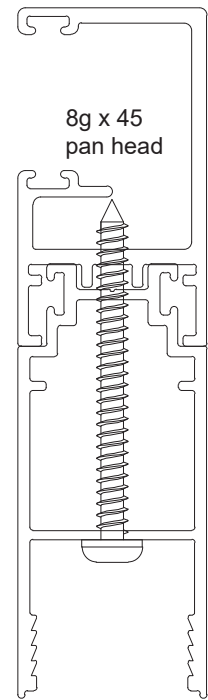

CORNER ADAPTER FEMALE	
Part no.	Length
STK9	2700