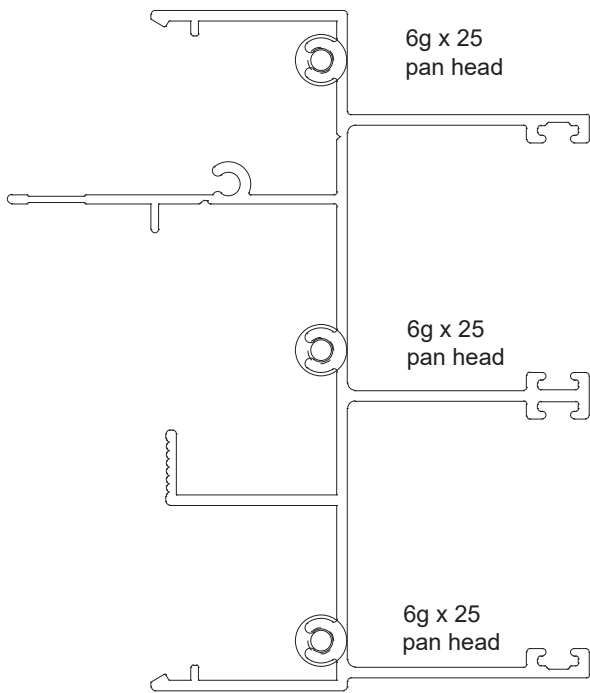

Comet Sliding Window

FRAME HEAD	
Part no.	Length
CSW1	6000

SILL	
Part no.	Length
CSW2	6000

JAMB	
Part no.	Length
CSW3	6200

TRANSOM	
Part no.	Length
CSW5	6000

TOP/BOTTOM RAIL	
Part no.	Length
CSW8	6000

LOCK STILE	
Part no.	Length
CSW6	6000

INTERLOCK STILE	
Part no.	Length
CSW7	6000

MULLION	
Part no.	Length
CSW4	6000

Comet Sliding Window

6g x 20
CSK

DOUBLE GLAZING ADAPTER	
Part no.	Length
CSW17	6000

Zeus Sliding Window

HEAD	
Part no.	Length
DGS86	6000