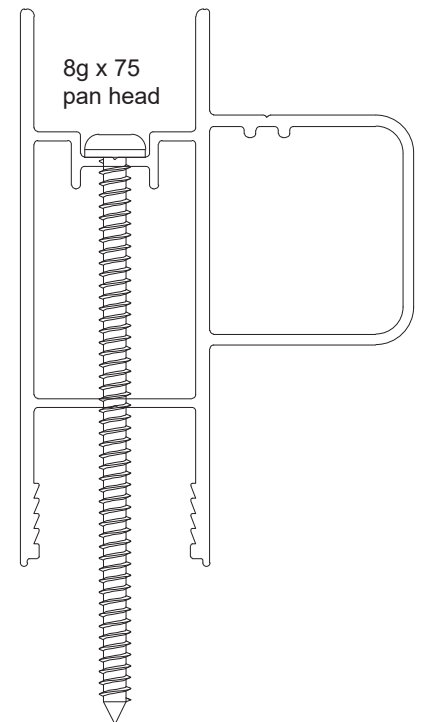

Comet Sliding Window

FRAME HEAD	
Part no.	Length
CSW1	6000

SILL	
Part no.	Length
CSW2	6000

JAMB	
Part no.	Length
CSW3	6200

TRANSOM	
Part no.	Length
CSW5	6000

TOP/BOTTOM RAIL	
Part no.	Length
CSW8	6000

LOCK STILE	
Part no.	Length
CSW6	6000

DOUBLE GLAZED LOCK STILE	
Part no.	Length
DGS96	4900 / 6500

DOUBLE GLAZED RAIL	
Part no.	Length
DGS81	6500

DOUBLE GLAZED INTERLOCK	
Part no.	Length
DGS97	4900 / 6500

DOUBLE GLAZED INTERLOCK	
Part no.	Length
DGS80	4900 / 6500