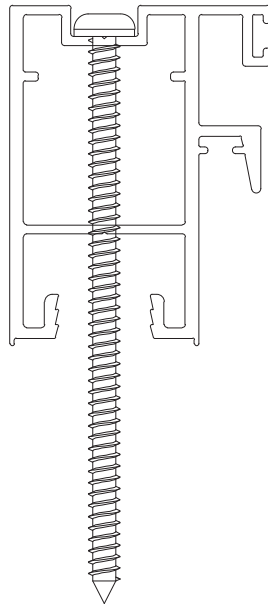

Comet Sliding Window

FRAME HEAD	
Part no.	Length
CSW1	6000

SILL	
Part no.	Length
CSW2	6000

JAMB	
Part no.	Length
CSW3	6200

TRANSOM	
Part no.	Length
CSW5	6000

TOP/BOTTOM RAIL	
Part no.	Length
CSW8	6000

LOCK STILE	
Part no.	Length
CSW6	6000

Comet Awning Window

FRAME	
Part no.	Length
F50	6000

HOOK HEAD	
Part no.	Length
F58	6000

TRANSOM	
Part no.	Length
F51	6000

ADAPTER	
Part no.	Length
F52	6000

SINGLE GLAZED SASH	
Part no.	Length
F53	6000

Comet Awning Window

AW1

CHAIN WINDER ADAPTER	
Part no.	Length
F96	6000

Ultramax Plus Awning/Casement

SASH	
Part no.	Length
ULT-S402	6500

Comet Sliding Door

HEAD	
Part no.	Length
CSD1	6500

SILL	
Part no.	Length
CSD9	6500

HIGH PERFORMANCE SILL	
Part no.	Length
HPS95	6500

JAMB	
Part no.	Length
CSD3	4900 / 6500

8g x 75
pan head

SINGLE GLAZED LOCK STILE	
Part no.	Length
CSD5	4900 / 6500

8g x 75
pan head

SINGLE GLAZED INTERLOCK STILE	
Part no.	Length
CSD6	4900 / 6500

SINGLE GLAZED RAIL	
Part no.	Length
CSD4	6500