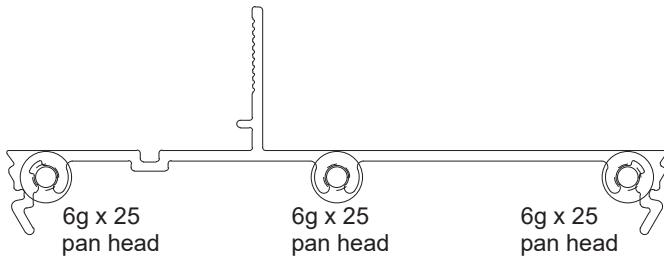

SINGLE GLAZED HOOK SASH	
Part no.	Length
F59	6000

DOUBLE GLAZED SASH	
Part no.	Length
F62	6000

DOUBLE GLAZED HOOK SASH	
Part no.	Length
F63	6000

**AW1
AWNING
WEDGE**

CHAIN WINDER ADAPTER	
Part no.	Length
F57	5400

Apollo Awning/Casement Window

FRAME	
Part no.	Length
F90	6000

HOOK HEAD	
Part no.	Length
F99	6000

BOX TRANSOM	
Part no.	Length
F94	6000

Apollo Awning/Casement Window

ADAPTER	
Part no.	Length
F93	6000

SINGLE GLAZED SASH	
Part no.	Length
F53	6000

SINGLE GLAZED HOOK SASH	
Part no.	Length
F59	6000

DOUBLE GLAZED SASH	
Part no.	Length
F62	6000

DOUBLE GLAZED HOOK SASH	
Part no.	Length
F63	6000

70MM VISTA SASH	
Part no.	Length
F70	6200

70MM VISTA HOOK SASH	
Part no.	Length
F73	6200