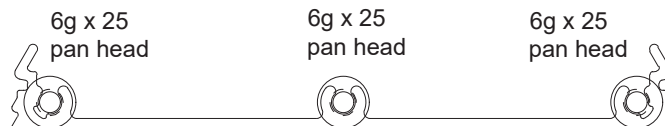

Apollo Awning/Casement Window

CHAIN WINDER ADAPTER	
Part no.	Length
F96	6000

**AW1
AWNING
WEDGE**

FRAME	
Part no.	Length
F100	6500

FLAT FILLER	
Part no.	Length
F101	6000

Titan Awning/Casement Window

FRAME	
Part no.	Length
F91	6000