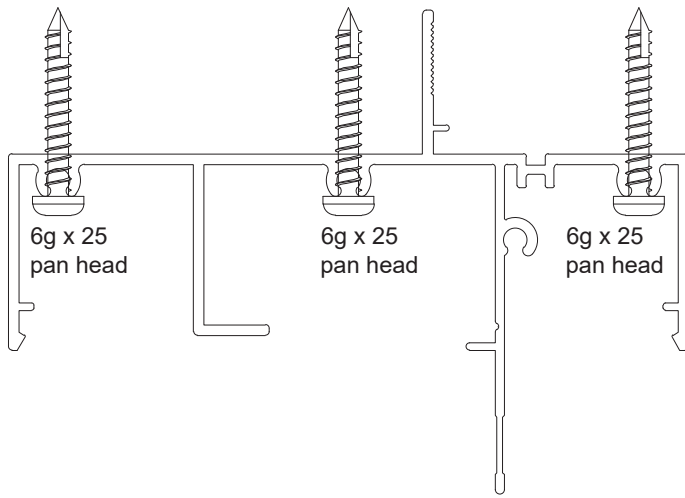

Comet Awning Window

FRAME	
Part no.	Length
F50	6000

HOOK HEAD	
Part no.	Length
F58	6000

TRANSOM	
Part no.	Length
F51	6000

ADAPTER	
Part no.	Length
F52	6000

SINGLE GLAZED SASH	
Part no.	Length
F53	6000

Comet Awning Window

SINGLE GLAZED HOOK SASH	
Part no.	Length
F59	6000

DOUBLE GLAZED SASH	
Part no.	Length
F62	6000

DOUBLE GLAZED HOOK SASH	
Part no.	Length
F63	6000

**AW1
AWNING
WEDGE**

CHAIN WINDER ADAPTER	
Part no.	Length
F57	5400

Apollo Awning/Casement Window

FRAME	
Part no.	Length
F90	6000

HOOK HEAD	
Part no.	Length
F99	6000

BOX TRANSOM	
Part no.	Length
F94	6000

Apollo Awning/Casement Window

ADAPTER	
Part no.	Length
F93	6000

SINGLE GLAZED SASH	
Part no.	Length
F53	6000

SINGLE GLAZED HOOK SASH	
Part no.	Length
F59	6000

DOUBLE GLAZED SASH	
Part no.	Length
F62	6000

DOUBLE GLAZED HOOK SASH	
Part no.	Length
F63	6000

70MM VISTA SASH	
Part no.	Length
F70	6200

70MM VISTA HOOK SASH	
Part no.	Length
F73	6200