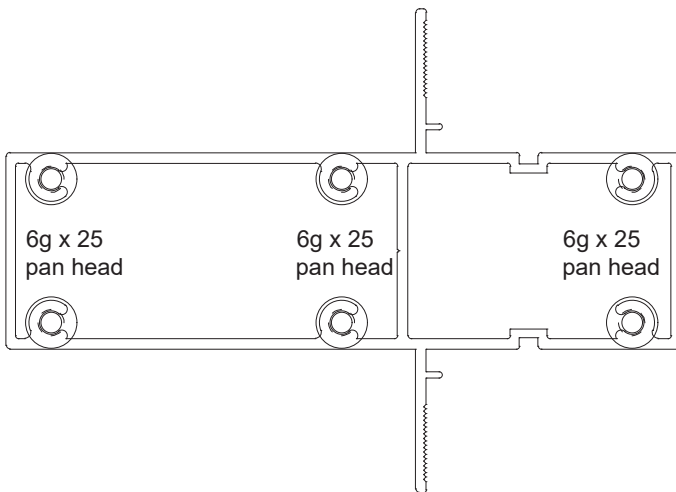

Comet Awning Window

FRAME	
Part no.	Length
F50	6000

HOOK HEAD	
Part no.	Length
F58	6000

TRANSOM	
Part no.	Length
F51	6000

ADAPTER	
Part no.	Length
F52	6000

SINGLE GLAZED SASH	
Part no.	Length
F53	6000

Comet Awning Window

SINGLE GLAZED HOOK SASH	
Part no.	Length
F59	6000

DOUBLE GLAZED SASH	
Part no.	Length
F62	6000

DOUBLE GLAZED HOOK SASH	
Part no.	Length
F63	6000

**AW1
AWNING
WEDGE**

CHAIN WINDER ADAPTER	
Part no.	Length
F57	5400

Apollo Awning/Casement Window

FRAME	
Part no.	Length
F90	6000

HOOK HEAD	
Part no.	Length
F99	6000

BOX TRANSOM	
Part no.	Length
F94	6000

Apollo Awning/Casement Window

ADAPTER	
Part no.	Length
F93	6000

SINGLE GLAZED SASH	
Part no.	Length
F53	6000