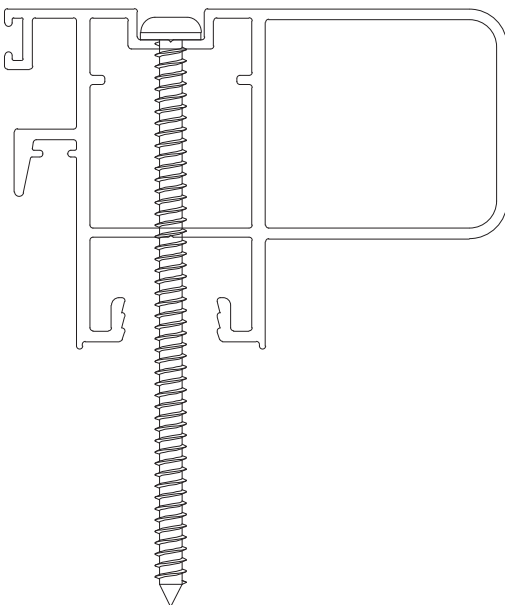

SINGLE GLAZED RAIL	
Part no.	Length
CSD4	6500

8g x 75
pan head

SINGLE GLAZED INTERLOCK	
Part no.	Length
STK4	4900 / 6500

8g x 75
pan head