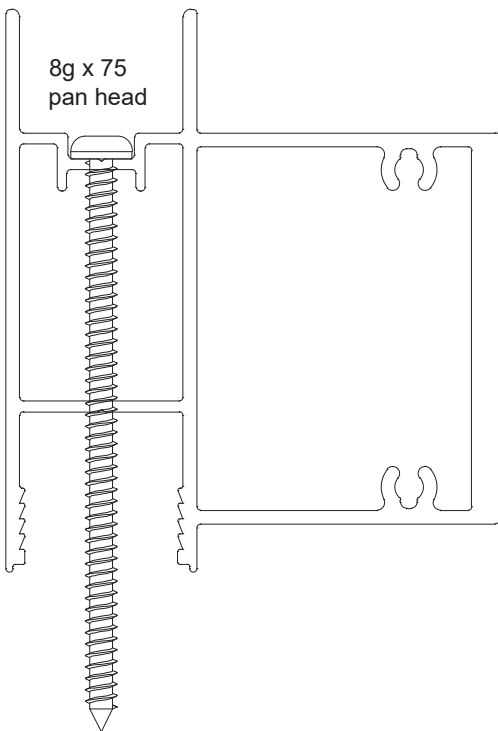

Comet Stacker Door

8g x 75
pan head

DOUBLE GLAZED INTERLOCK	
Part no.	Length
DGS97	4900 / 6500

8g x 75
pan head

DOUBLE GLAZED INTERLOCK	
Part no.	Length
DGS80	4900 / 6500

8g x 75
pan head

DOUBLE GLAZED 4 PANEL ADAPTER	
Part no.	Length
DGS82	6500

8g x 75
pan head

ULTRA HEAVY DUTY 4 PANEL STILE ADAPTER	
Part no.	Length
DGS101	4900

8g x 75
pan head

DOUBLE GLAZED 3 PANEL ADAPTER	
Part no.	Length
DGS99	2700