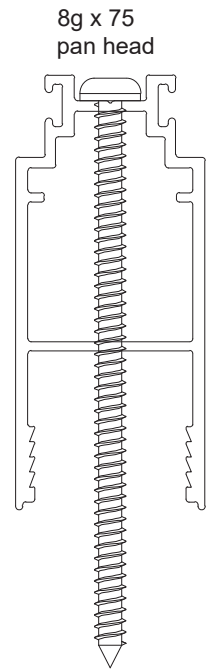

Comet Sliding Window

FRAME HEAD	
Part no.	Length
CSW1	6000

SILL	
Part no.	Length
CSW2	6000

JAMB	
Part no.	Length
CSW3	6200

TRANSOM	
Part no.	Length
CSW5	6000

TOP/BOTTOM RAIL	
Part no.	Length
CSW8	6000

LOCK STILE	
Part no.	Length
CSW6	6000

INTERLOCK STILE	
Part no.	Length
CSW7	6000

MULLION	
Part no.	Length
CSW4	6000

Comet Sliding Window

6g x 20
CSK

DOUBLE GLAZING ADAPTER	
Part no.	Length
CSW17	6000

Zeus Sliding Window

HEAD	
Part no.	Length
DGS86	6000

SINGLE GLAZED LOCK STILE	
Part no.	Length
CSD5	4900 / 6500

SINGLE GLAZED INTERLOCK STILE	
Part no.	Length
CSD6	4900 / 6500

SINGLE GLAZED 4 PANEL ADAPTER	
Part no.	Length
STK7	6500

DOUBLE GLAZED RAIL	
Part no.	Length
DGS81	6500

DOUBLE GLAZED LOCK STILE	
Part no.	Length
DGS98	6500

DOUBLE GLAZED LOCK STILE	
Part no.	Length
DGS96	4900 / 6500

DOUBLE GLAZED INTERLOCK	
Part no.	Length
DGS97	4900 / 6500

DOUBLE GLAZED 4 PANEL ADAPTER	
Part no.	Length
DGS82	6500