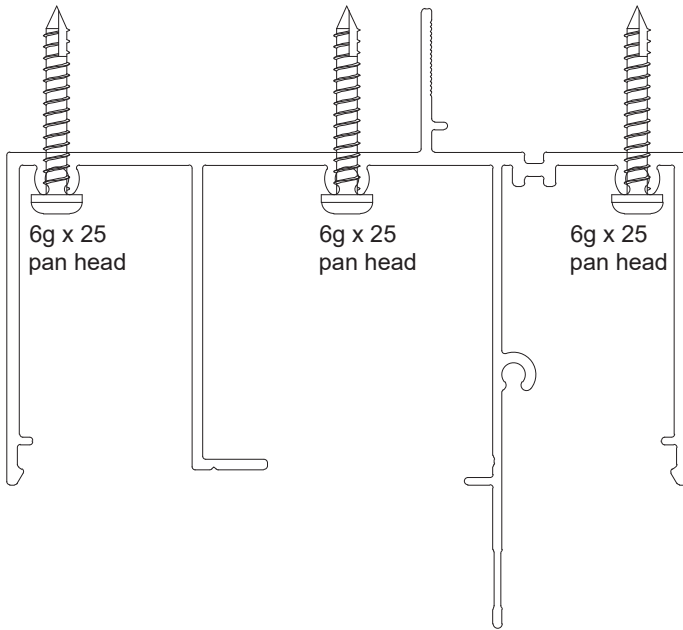

SINGLE GLAZED HOOK SASH	
Part no.	Length
F59	6000

DOUBLE GLAZED SASH	
Part no.	Length
F62	6000

DOUBLE GLAZED HOOK SASH	
Part no.	Length
F63	6000

70MM VISTA SASH	
Part no.	Length
F70	6200

70MM VISTA HOOK SASH	
Part no.	Length
F73	6200

Apollo Awning/Casement Window

CHAIN WINDER ADAPTER	
Part no.	Length
F96	6000

**AW1
AWNING
WEDGE**

FRAME	
Part no.	Length
F100	6500

FLAT FILLER	
Part no.	Length
F101	6000

Titan Awning/Casement Window

FRAME	
Part no.	Length
F91	6000

HOOK HEAD	
Part no.	Length
F82	6000

Titan Awning/Casement Window

BOX TRANSOM	
Part no.	Length
F95	6000

ADAPTER	
Part no.	Length
F93	6000

SINGLE GLAZED SASH	
Part no.	Length
F53	6000

SINGLE GLAZED HOOK SASH	
Part no.	Length
F59	6000

Titan Awning/Casement Window

DOUBLE GLAZED SASH	
Part no.	Length
F62	6000

DOUBLE GLAZED HOOK SASH	
Part no.	Length
F63	6000

70MM VISTA SASH	
Part no.	Length
F70	6200

70MM VISTA HOOK SASH	
Part no.	Length
F73	6200