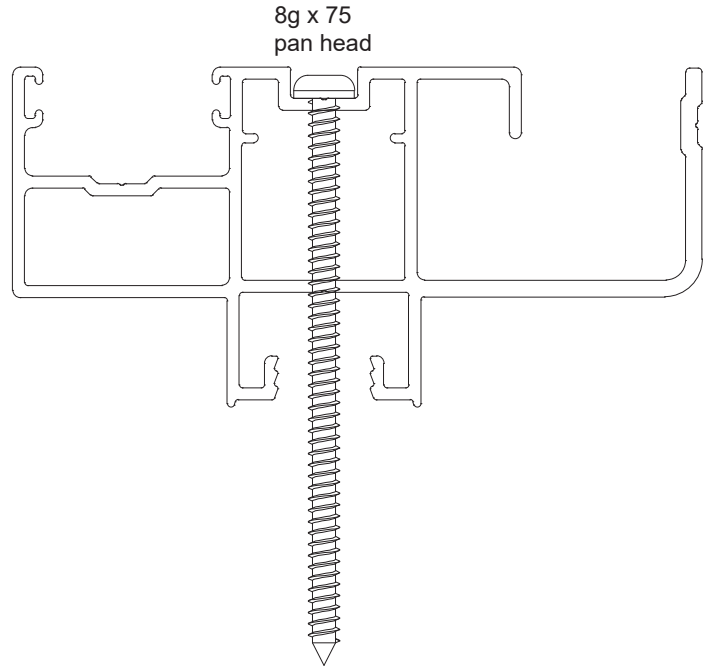

Comet Sliding Window

FRAME HEAD	
Part no.	Length
CSW1	6000

SILL	
Part no.	Length
CSW2	6000

JAMB	
Part no.	Length
CSW3	6200

TRANSOM	
Part no.	Length
CSW5	6000

TOP/BOTTOM RAIL	
Part no.	Length
CSW8	6000

LOCK STILE	
Part no.	Length
CSW6	6000

HEAD	
Part no.	Length
STK1	6500

SILL	
Part no.	Length
STK2	6500

JAMB	
Part no.	Length
STK3	4900 / 6500

Comet Stacker Door

FLYDOOR SILL	
Part no.	Length
STK6	6500

FLYDOOR JAMB / HEAD	
Part no.	Length
STK5	6500

SINGLE GLAZED LOCK STILE	
Part no.	Length
CSD5	4900 / 6500

SINGLE GLAZED INTERLOCK STILE	
Part no.	Length
CSD6	4900 / 6500

SINGLE GLAZED RAIL	
Part no.	Length
CSD4	6500

Comet Stacker Door

SINGLE GLAZED INTERLOCK	
Part no.	Length
STK4	4900 / 6500

SINGLE GLAZED 3 PANEL ADAPTER	
Part no.	Length
STK10	2700

SINGLE GLAZED 4 PANEL ADAPTER	
Part no.	Length
STK7	6500

DOUBLE GLAZED LOCK STILE	
Part no.	Length
DGS96	4900 / 6500

DOUBLE GLAZED RAIL	
Part no.	Length
DGS81	6500