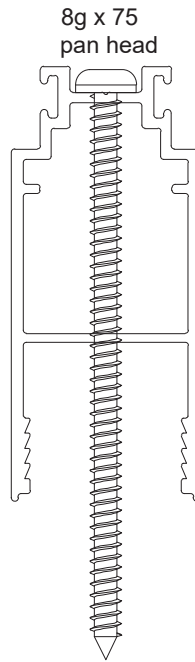

Comet Sliding Window

FRAME HEAD	
Part no.	Length
CSW1	6000

SILL	
Part no.	Length
CSW2	6000

JAMB	
Part no.	Length
CSW3	6200

TRANSOM	
Part no.	Length
CSW5	6000

TOP/BOTTOM RAIL	
Part no.	Length
CSW8	6000

LOCK STILE	
Part no.	Length
CSW6	6000

Comet Awning Window

FRAME	
Part no.	Length
F50	6000

HOOK HEAD	
Part no.	Length
F58	6000

TRANSOM	
Part no.	Length
F51	6000

ADAPTER	
Part no.	Length
F52	6000

SINGLE GLAZED SASH	
Part no.	Length
F53	6000

Comet Awning Window

JAMB	
Part no.	Length
CSD3	4900 / 6500

8g x 75
pan head

SINGLE GLAZED LOCK STILE	
Part no.	Length
CSD5	4900 / 6500

8g x 75
pan head

SINGLE GLAZED INTERLOCK STILE	
Part no.	Length
CSD6	4900 / 6500

SINGLE GLAZED RAIL	
Part no.	Length
CSD4	6500

DOUBLE GLAZED LOCK STILE	
Part no.	Length
DGS96	4900 / 6500

DOUBLE GLAZED RAIL	
Part no.	Length
DGS81	6500

DOUBLE GLAZED INTERLOCK	
Part no.	Length
DGS97	4900 / 6500

DOUBLE GLAZED INTERLOCK	
Part no.	Length
DGS80	4900 / 6500