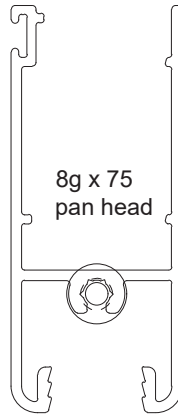

Comet Sliding Window

FRAME HEAD	
Part no.	Length
CSW1	6000

SILL	
Part no.	Length
CSW2	6000

JAMB	
Part no.	Length
CSW3	6200

TRANSOM	
Part no.	Length
CSW5	6000

TOP/BOTTOM RAIL	
Part no.	Length
CSW8	6000

LOCK STILE	
Part no.	Length
CSW6	6000

DOUBLE GLAZED LOCK STILE	
Part no.	Length
DGS98	6500

DOUBLE GLAZED LOCK STILE	
Part no.	Length
DGS96	4900 / 6500

DOUBLE GLAZED INTERLOCK	
Part no.	Length
DGS97	4900 / 6500

DOUBLE GLAZED 4 PANEL ADAPTER	
Part no.	Length
DGS82	6500

Zeus Sliding Window

SILL ADAPTER	
Part no.	Length
DGS72	6000

CORNER ADAPTER MALE	
Part no.	Length
STK8	2700

CORNER ADAPTER FEMALE	
Part no.	Length
STK9	2700

Ultramax Sliding Window

SILL	
Part no.	Length
DF409	6500

FRAME	
Part no.	Length
DF400	6500

Ultramax Sliding Window

SINGLE GLAZED RAIL	
Part no.	Length
CSD4	6500

SINGLE GLAZED LOCK STILE	
Part no.	Length
DGS92	6000

SINGLE GLAZED LOCK STILE	
Part no.	Length
CSD5	4900 / 6500