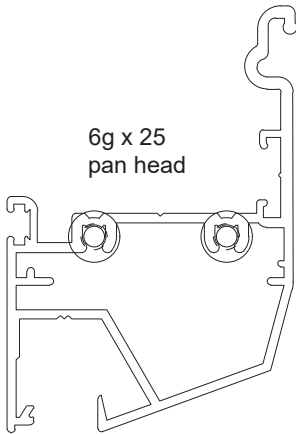

Comet Awning Window

FRAME	
Part no.	Length
F50	6000

HOOK HEAD	
Part no.	Length
F58	6000

TRANSOM	
Part no.	Length
F51	6000

ADAPTER	
Part no.	Length
F52	6000

SINGLE GLAZED SASH	
Part no.	Length
F53	6000

Comet Awning Window

SINGLE GLAZED HOOK SASH	
Part no.	Length
F59	6000

DOUBLE GLAZED SASH	
Part no.	Length
F62	6000

DOUBLE GLAZED HOOK SASH	
Part no.	Length
F63	6000

**AW1
AWNING
WEDGE**

CHAIN WINDER ADAPTER	
Part no.	Length
F57	5400

Apollo Awning/Casement Window

FRAME	
Part no.	Length
F90	6000

HOOK HEAD	
Part no.	Length
F99	6000

BOX TRANSOM	
Part no.	Length
F94	6000

Apollo Awning/Casement Window

ADAPTER	
Part no.	Length
F93	6000

SINGLE GLAZED SASH	
Part no.	Length
F53	6000

SINGLE GLAZED HOOK SASH	
Part no.	Length
F59	6000

DOUBLE GLAZED SASH	
Part no.	Length
F62	6000

DOUBLE GLAZED HOOK SASH	
Part no.	Length
F63	6000

70MM VISTA SASH	
Part no.	Length
F70	6200

70MM VISTA HOOK SASH	
Part no.	Length
F73	6200