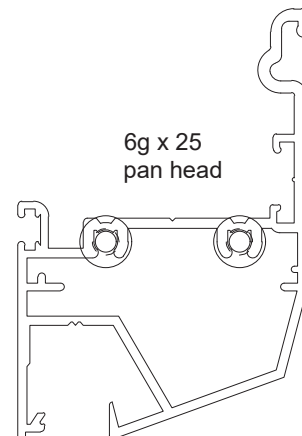

Apollo Awning/Casement Window

CHAIN WINDER ADAPTER	
Part no.	Length
F96	6000

**AW1
AWNING
WEDGE**

FRAME	
Part no.	Length
F100	6500

FLAT FILLER	
Part no.	Length
F101	6000

Titan Awning/Casement Window

FRAME	
Part no.	Length
F91	6000

HOOK HEAD	
Part no.	Length
F82	6000

Titan Awning/Casement Window

BOX TRANSOM	
Part no.	Length
F95	6000

ADAPTER	
Part no.	Length
F93	6000

SINGLE GLAZED SASH	
Part no.	Length
F53	6000

SINGLE GLAZED HOOK SASH	
Part no.	Length
F59	6000

Titan Awning/Casement Window

DOUBLE GLAZED SASH	
Part no.	Length
F62	6000

DOUBLE GLAZED HOOK SASH	
Part no.	Length
F63	6000

70MM VISTA SASH	
Part no.	Length
F70	6200

70MM VISTA HOOK SASH	
Part no.	Length
F73	6200

AW1

CHAIN WINDER ADAPTER	
Part no.	Length
F96	6000

Ultramax Plus Awning/Casement

SASH	
Part no.	Length
ULT-S402	6500

Comet Sliding Door

HEAD	
Part no.	Length
CSD1	6500

SILL	
Part no.	Length
CSD9	6500

HIGH PERFORMANCE SILL	
Part no.	Length
HPS95	6500