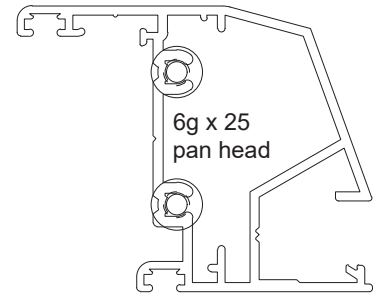

Comet Awning Window

FRAME	
Part no.	Length
F50	6000

HOOK HEAD	
Part no.	Length
F58	6000

TRANSOM	
Part no.	Length
F51	6000

ADAPTER	
Part no.	Length
F52	6000

SINGLE GLAZED SASH	
Part no.	Length
F53	6000

Comet Awning Window

SINGLE GLAZED HOOK SASH	
Part no.	Length
F59	6000

DOUBLE GLAZED SASH	
Part no.	Length
F62	6000

DOUBLE GLAZED HOOK SASH	
Part no.	Length
F63	6000

**AW1
AWNING
WEDGE**

CHAIN WINDER ADAPTER	
Part no.	Length
F57	5400

Apollo Awning/Casement Window

FRAME	
Part no.	Length
F90	6000

HOOK HEAD	
Part no.	Length
F99	6000

BOX TRANSOM	
Part no.	Length
F94	6000

Apollo Awning/Casement Window

ADAPTER	
Part no.	Length
F93	6000

SINGLE GLAZED SASH	
Part no.	Length
F53	6000

SINGLE GLAZED HOOK SASH	
Part no.	Length
F59	6000

DOUBLE GLAZED SASH	
Part no.	Length
F62	6000

DOUBLE GLAZED HOOK SASH	
Part no.	Length
F63	6000

70MM VISTA SASH	
Part no.	Length
F70	6200

70MM VISTA HOOK SASH	
Part no.	Length
F73	6200