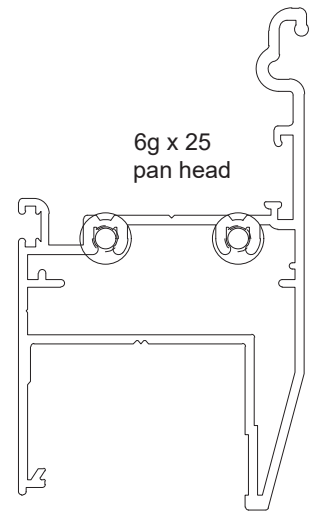

Comet Awning Window

FRAME	
Part no.	Length
F50	6000

HOOK HEAD	
Part no.	Length
F58	6000

TRANSOM	
Part no.	Length
F51	6000

ADAPTER	
Part no.	Length
F52	6000

SINGLE GLAZED SASH	
Part no.	Length
F53	6000

Comet Awning Window

SINGLE GLAZED HOOK SASH	
Part no.	Length
F59	6000

DOUBLE GLAZED SASH	
Part no.	Length
F62	6000

DOUBLE GLAZED HOOK SASH	
Part no.	Length
F63	6000

**AW1
AWNING
WEDGE**

CHAIN WINDER ADAPTER	
Part no.	Length
F57	5400

Apollo Awning/Casement Window

FRAME	
Part no.	Length
F90	6000

HOOK HEAD	
Part no.	Length
F99	6000

BOX TRANSOM	
Part no.	Length
F94	6000

Apollo Awning/Casement Window

ADAPTER	
Part no.	Length
F93	6000

SINGLE GLAZED SASH	
Part no.	Length
F53	6000

SINGLE GLAZED HOOK SASH	
Part no.	Length
F59	6000

DOUBLE GLAZED SASH	
Part no.	Length
F62	6000

DOUBLE GLAZED HOOK SASH	
Part no.	Length
F63	6000

70MM VISTA SASH	
Part no.	Length
F70	6200

70MM VISTA HOOK SASH	
Part no.	Length
F73	6200