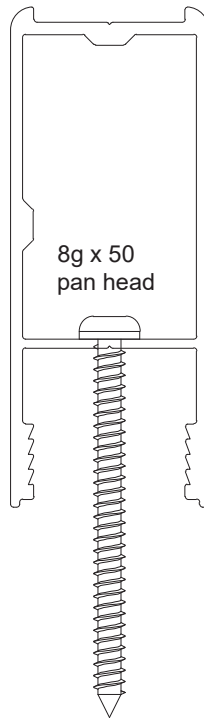

Comet Sliding Window

FRAME HEAD	
Part no.	Length
CSW1	6000

SILL	
Part no.	Length
CSW2	6000

JAMB	
Part no.	Length
CSW3	6200

TRANSOM	
Part no.	Length
CSW5	6000

TOP/BOTTOM RAIL	
Part no.	Length
CSW8	6000

LOCK STILE	
Part no.	Length
CSW6	6000

INTERLOCK STILE	
Part no.	Length
CSW7	6000

MULLION	
Part no.	Length
CSW4	6000

Comet Sliding Window

6g x 20
CSK

DOUBLE GLAZING ADAPTER	
Part no.	Length
CSW17	6000

Zeus Sliding Window

HEAD	
Part no.	Length
DGS86	6000

SINGLE GLAZED LOCK STILE	
Part no.	Length
CSD5	4900 / 6500

SINGLE GLAZED INTERLOCK STILE	
Part no.	Length
CSD6	4900 / 6500

SINGLE GLAZED 4 PANEL ADAPTER	
Part no.	Length
STK7	6500

DOUBLE GLAZED RAIL	
Part no.	Length
DGS81	6500

DOUBLE GLAZED LOCK STILE	
Part no.	Length
DGS98	6500

DOUBLE GLAZED LOCK STILE	
Part no.	Length
DGS96	4900 / 6500

DOUBLE GLAZED INTERLOCK	
Part no.	Length
DGS97	4900 / 6500

DOUBLE GLAZED 4 PANEL ADAPTER	
Part no.	Length
DGS82	6500