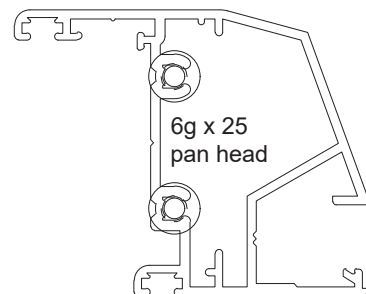

8g x 75
pan head

DOUBLE GLAZED 4 PANEL ADAPTER	
Part no.	Length
DGS82	6500

CORNER ADAPTER MALE	
Part no.	Length
STK8	2700

CORNER ADAPTER FEMALE	
Part no.	Length
STK9	2700

73 STST 4-3 Rivet

PLANT-ON INTERLOCK ADAPTER	
Part no.	Length
DGS89	6000

Comet Awning Window

FRAME	
Part no.	Length
F50	6000

HOOK HEAD	
Part no.	Length
F58	6000

TRANSOM	
Part no.	Length
F51	6000

ADAPTER	
Part no.	Length
F52	6000

SINGLE GLAZED SASH	
Part no.	Length
F53	6000

Comet Awning Window

SINGLE GLAZED HOOK SASH	
Part no.	Length
F59	6000

DOUBLE GLAZED SASH	
Part no.	Length
F62	6000

DOUBLE GLAZED HOOK SASH	
Part no.	Length
F63	6000

**AW1
AWNING
WEDGE**

CHAIN WINDER ADAPTER	
Part no.	Length
F57	5400

Apollo Awning/Casement Window

FRAME	
Part no.	Length
F90	6000

HOOK HEAD	
Part no.	Length
F99	6000

BOX TRANSOM	
Part no.	Length
F94	6000

Apollo Awning/Casement Window

ADAPTER	
Part no.	Length
F93	6000

SINGLE GLAZED SASH	
Part no.	Length
F53	6000