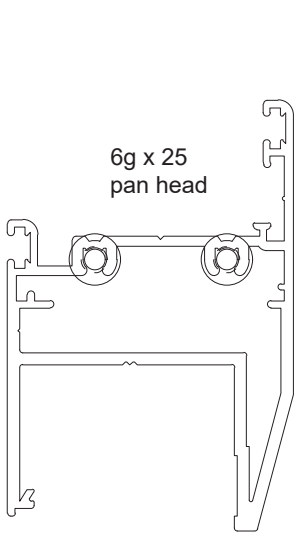

Apollo Awning/Casement Window

CHAIN WINDER ADAPTER	
Part no.	Length
F96	6000

**AW1
AWNING
WEDGE**

FRAME	
Part no.	Length
F100	6500

FLAT FILLER	
Part no.	Length
F101	6000

Titan Awning/Casement Window

FRAME	
Part no.	Length
F91	6000

HOOK HEAD	
Part no.	Length
F82	6000

Titan Awning/Casement Window

BOX TRANSOM	
Part no.	Length
F95	6000

ADAPTER	
Part no.	Length
F93	6000

SINGLE GLAZED SASH	
Part no.	Length
F53	6000

SINGLE GLAZED HOOK SASH	
Part no.	Length
F59	6000

Titan Awning/Casement Window

DOUBLE GLAZED SASH	
Part no.	Length
F62	6000

DOUBLE GLAZED HOOK SASH	
Part no.	Length
F63	6000

70MM VISTA SASH	
Part no.	Length
F70	6200

70MM VISTA HOOK SASH	
Part no.	Length
F73	6200