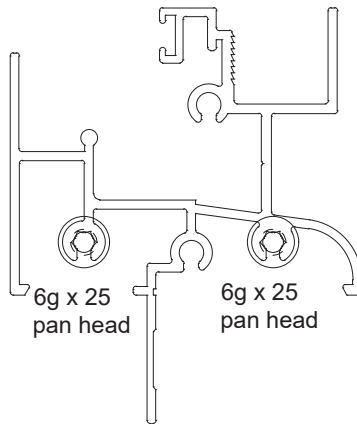

Comet Sliding Window

FRAME HEAD	
Part no.	Length
CSW1	6000

SILL	
Part no.	Length
CSW2	6000

JAMB	
Part no.	Length
CSW3	6200

TRANSOM	
Part no.	Length
CSW5	6000

TOP/BOTTOM RAIL	
Part no.	Length
CSW8	6000

LOCK STILE	
Part no.	Length
CSW6	6000