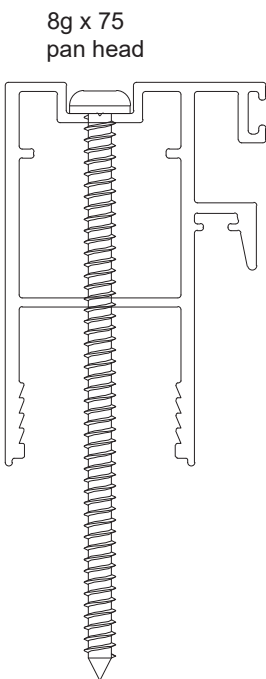

Comet Sliding Window

FRAME HEAD	
Part no.	Length
CSW1	6000

SILL	
Part no.	Length
CSW2	6000

JAMB	
Part no.	Length
CSW3	6200

TRANSOM	
Part no.	Length
CSW5	6000

TOP/BOTTOM RAIL	
Part no.	Length
CSW8	6000

LOCK STILE	
Part no.	Length
CSW6	6000

SINGLE GLAZED INTERLOCK STILE	
Part no.	Length
CSD6	4900 / 6500

SINGLE GLAZED 4 PANEL ADAPTER	
Part no.	Length
STK7	6500

Ultramax Sliding Window

8g x 75
pan head

DOUBLE GLAZED RAIL	
Part no.	Length
DGS81	6500

8g x 50
pan head

DOUBLE GLAZED LOCK STILE	
Part no.	Length
DGS98	6500

8g x 75
pan head

DOUBLE GLAZED LOCK STILE	
Part no.	Length
DGS96	4900 / 6500

8g x 75
pan head

DOUBLE GLAZED INTERLOCK	
Part no.	Length
DGS97	4900 / 6500

Comet Awning Window

FRAME	
Part no.	Length
F50	6000

HOOK HEAD	
Part no.	Length
F58	6000

TRANSOM	
Part no.	Length
F51	6000

ADAPTER	
Part no.	Length
F52	6000

SINGLE GLAZED SASH	
Part no.	Length
F53	6000

Comet Awning Window