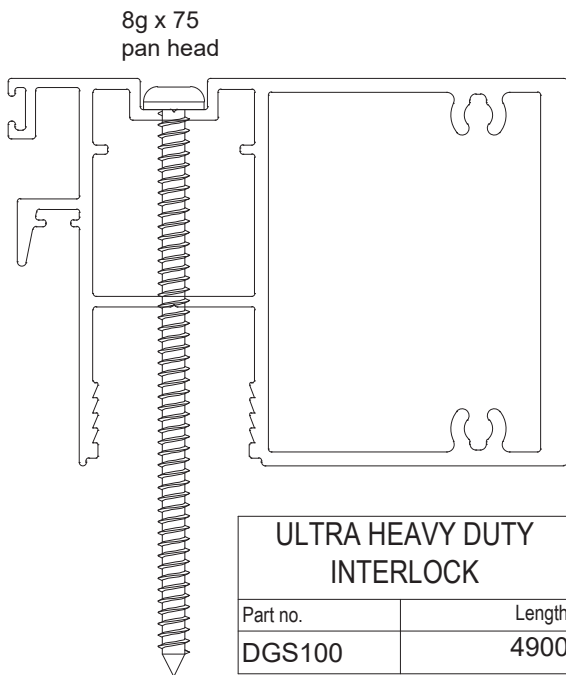

DOUBLE GLAZED LOCK STILE	
Part no.	Length
DGS96	4900 / 6500

DOUBLE GLAZED RAIL	
Part no.	Length
DGS81	6500

DOUBLE GLAZED INTERLOCK	
Part no.	Length
DGS97	4900 / 6500

DOUBLE GLAZED INTERLOCK	
Part no.	Length
DGS80	4900 / 6500

DOUBLE GLAZED 4 PANEL ADAPTER	
Part no.	Length
DGS82	6500

Comet Sliding Door

8g x 75
pan head

8g x 75
pan head

DOUBLE GLAZED 3 PANEL ADAPTER	
Part no.	Length
DGS99	2700

ULTRA HEAVY DUTY 4 PANEL STILE ADAPTER	
Part no.	Length
DGS101	4900

8g x 75
pan head

ULTRA HEAVY DUTY INTERLOCK	
Part no.	Length
DGS100	4900

8g x 25
pan head

CORNER ADAPTER MALE	
Part no.	Length
STK8	2700

8g x 45
pan head

CORNER ADAPTER FEMALE	
Part no.	Length
STK9	2700

Comet Stacker Door