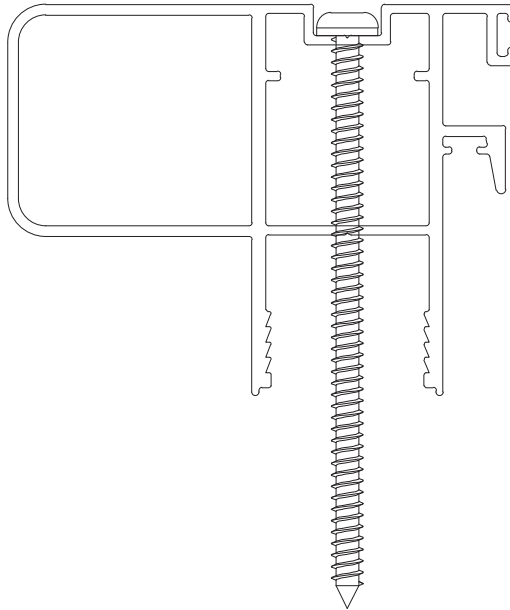

Comet Stacker Door

8g x 75
pan head

DOUBLE GLAZED INTERLOCK	
Part no.	Length
DGS97	4900 / 6500

8g x 75
pan head

DOUBLE GLAZED INTERLOCK	
Part no.	Length
DGS80	4900 / 6500

8g x 75
pan head

DOUBLE GLAZED 4 PANEL ADAPTER	
Part no.	Length
DGS82	6500

8g x 75
pan head

ULTRA HEAVY DUTY 4 PANEL STILE ADAPTER	
Part no.	Length
DGS101	4900

8g x 75
pan head

DOUBLE GLAZED 3 PANEL ADAPTER	
Part no.	Length
DGS99	2700