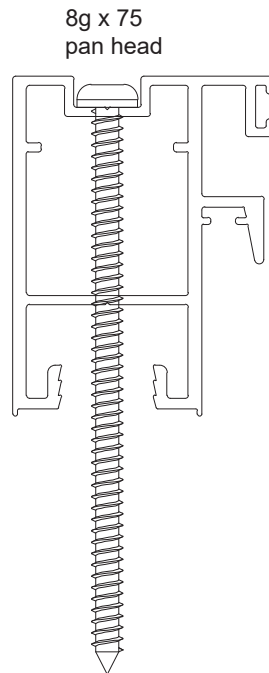

Comet Sliding Window

FRAME HEAD	
Part no.	Length
CSW1	6000

SILL	
Part no.	Length
CSW2	6000

JAMB	
Part no.	Length
CSW3	6200

TRANSOM	
Part no.	Length
CSW5	6000

TOP/BOTTOM RAIL	
Part no.	Length
CSW8	6000

LOCK STILE	
Part no.	Length
CSW6	6000

Comet Awning Window

FRAME	
Part no.	Length
F50	6000

HOOK HEAD	
Part no.	Length
F58	6000

TRANSOM	
Part no.	Length
F51	6000

ADAPTER	
Part no.	Length
F52	6000

SINGLE GLAZED SASH	
Part no.	Length
F53	6000

Comet Awning Window

HEAD	
Part no.	Length
STK1	6500

SILL	
Part no.	Length
STK2	6500

JAMB	
Part no.	Length
STK3	4900 / 6500

Comet Stacker Door

FLYDOOR SILL	
Part no.	Length
STK6	6500

FLYDOOR JAMB / HEAD	
Part no.	Length
STK5	6500

SINGLE GLAZED LOCK STILE	
Part no.	Length
CSD5	4900 / 6500

SINGLE GLAZED INTERLOCK STILE	
Part no.	Length
CSD6	4900 / 6500

SINGLE GLAZED RAIL	
Part no.	Length
CSD4	6500

Comet Stacker Door

SINGLE GLAZED INTERLOCK	
Part no.	Length
STK4	4900 / 6500