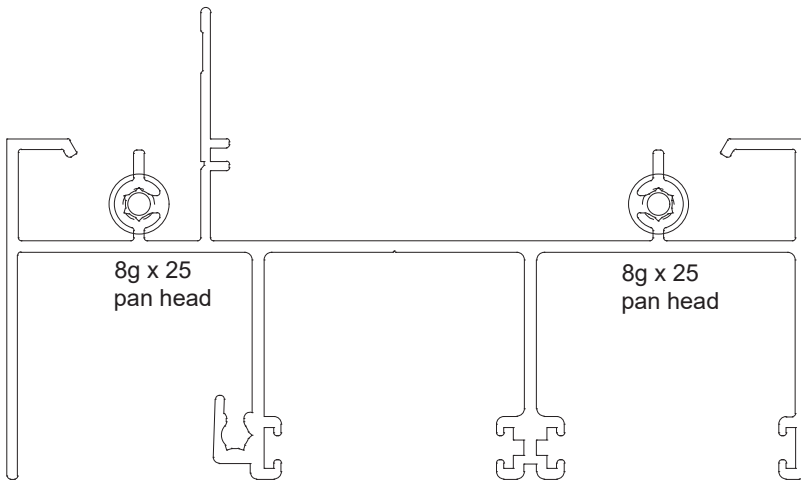

8g x 75
pan head

ULTRA HEAVY DUTY INTERLOCK	
Part no.	Length
DGS100	4900

8g x 25
pan head

CORNER ADAPTER MALE	
Part no.	Length
STK8	2700

8g x 45
pan head

CORNER ADAPTER FEMALE	
Part no.	Length
STK9	2700

Comet Stacker Door

HEAD	
Part no.	Length
STK1	6500

SILL	
Part no.	Length
STK2	6500

JAMB	
Part no.	Length
STK3	4900 / 6500

Comet Stacker Door

FLYDOOR SILL	
Part no.	Length
STK6	6500

FLYDOOR JAMB / HEAD	
Part no.	Length
STK5	6500