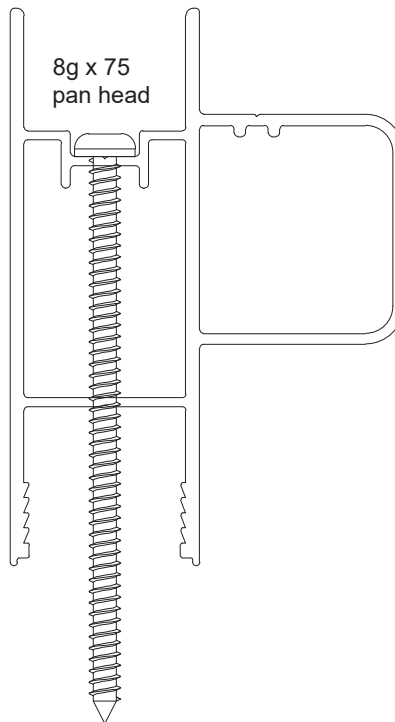

8g x 50
pan head

DOUBLE GLAZED LOCK STILE	
Part no.	Length
DGS98	6500

8g x 75
pan head

DOUBLE GLAZED LOCK STILE	
Part no.	Length
DGS96	4900 / 6500

8g x 75
pan head

DOUBLE GLAZED INTERLOCK	
Part no.	Length
DGS97	4900 / 6500

8g x 75
pan head

DOUBLE GLAZED 4 PANEL ADAPTER	
Part no.	Length
DGS82	6500

CORNER ADAPTER MALE	
Part no.	Length
STK8	2700

CORNER ADAPTER FEMALE	
Part no.	Length
STK9	2700

73 STST 4-3 Rivet

PLANT-ON INTERLOCK ADAPTER	
Part no.	Length
DGS89	6000

Comet Awning Window

FRAME	
Part no.	Length
F50	6000

HOOK HEAD	
Part no.	Length
F58	6000

TRANSOM	
Part no.	Length
F51	6000

ADAPTER	
Part no.	Length
F52	6000

SINGLE GLAZED SASH	
Part no.	Length
F53	6000

Comet Awning Window