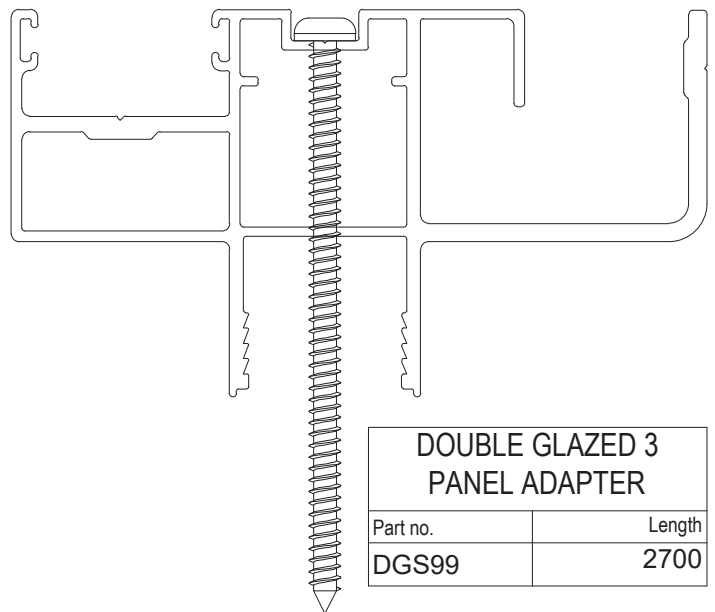

ULTRA HEAVY DUTY 4 PANEL STILE ADAPTER	
Part no.	Length
DGS101	4900

8g x 75
pan head