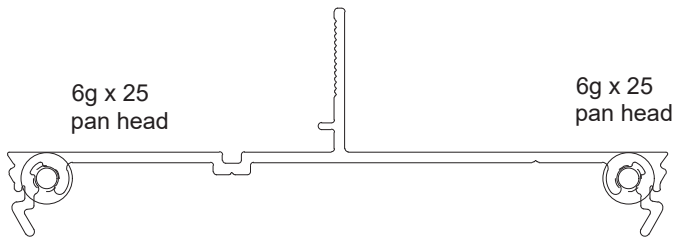

SINGLE GLAZED LOCK STILE	
Part no.	Length
CSD5	4900 / 6500

SINGLE GLAZED INTERLOCK STILE	
Part no.	Length
CSD6	4900 / 6500

SINGLE GLAZED 4 PANEL ADAPTER	
Part no.	Length
STK7	6500

DOUBLE GLAZED RAIL	
Part no.	Length
DGS81	6500

DOUBLE GLAZED LOCK STILE	
Part no.	Length
DGS98	6500

DOUBLE GLAZED LOCK STILE	
Part no.	Length
DGS96	4900 / 6500

DOUBLE GLAZED INTERLOCK	
Part no.	Length
DGS97	4900 / 6500

DOUBLE GLAZED 4 PANEL ADAPTER	
Part no.	Length
DGS82	6500

Zeus Sliding Window

SILL ADAPTER	
Part no.	Length
DGS72	6000

CORNER ADAPTER MALE	
Part no.	Length
STK8	2700

CORNER ADAPTER FEMALE	
Part no.	Length
STK9	2700

Ultramax Sliding Window

SILL	
Part no.	Length
DF409	6500