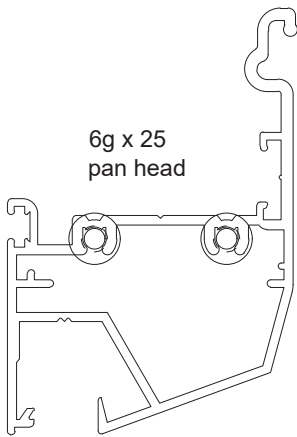

8g x 75
pan head

DOUBLE GLAZED 4 PANEL ADAPTER	
Part no.	Length
DGS82	6500

CORNER ADAPTER MALE	
Part no.	Length
STK8	2700

CORNER ADAPTER FEMALE	
Part no.	Length
STK9	2700

73 STST 4-3 Rivet

PLANT-ON INTERLOCK ADAPTER	
Part no.	Length
DGS89	6000

Comet Awning Window

FRAME	
Part no.	Length
F50	6000

HOOK HEAD	
Part no.	Length
F58	6000

TRANSOM	
Part no.	Length
F51	6000

ADAPTER	
Part no.	Length
F52	6000

SINGLE GLAZED SASH	
Part no.	Length
F53	6000

Comet Awning Window

SINGLE GLAZED HOOK SASH	
Part no.	Length
F59	6000

DOUBLE GLAZED SASH	
Part no.	Length
F62	6000

DOUBLE GLAZED HOOK SASH	
Part no.	Length
F63	6000

**AW1
AWNING
WEDGE**

CHAIN WINDER ADAPTER	
Part no.	Length
F57	5400

Apollo Awning/Casement Window

FRAME	
Part no.	Length
F90	6000

HOOK HEAD	
Part no.	Length
F99	6000

BOX TRANSOM	
Part no.	Length
F94	6000

Apollo Awning/Casement Window

ADAPTER	
Part no.	Length
F93	6000

SINGLE GLAZED SASH	
Part no.	Length
F53	6000