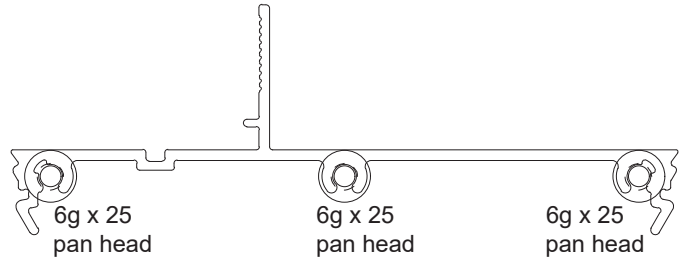

SINGLE GLAZED HOOK SASH	
Part no.	Length
F59	6000

DOUBLE GLAZED SASH	
Part no.	Length
F62	6000

DOUBLE GLAZED HOOK SASH	
Part no.	Length
F63	6000

70MM VISTA SASH	
Part no.	Length
F70	6200

70MM VISTA HOOK SASH	
Part no.	Length
F73	6200

Apollo Awning/Casement Window

CHAIN WINDER ADAPTER	
Part no.	Length
F96	6000

**AW1
AWNING
WEDGE**

FRAME	
Part no.	Length
F100	6500

FLAT FILLER	
Part no.	Length
F101	6000

Titan Awning/Casement Window

FRAME	
Part no.	Length
F91	6000

HOOK HEAD	
Part no.	Length
F82	6000

Titan Awning/Casement Window

BOX TRANSOM	
Part no.	Length
F95	6000

ADAPTER	
Part no.	Length
F93	6000

SINGLE GLAZED SASH	
Part no.	Length
F53	6000

SINGLE GLAZED HOOK SASH	
Part no.	Length
F59	6000