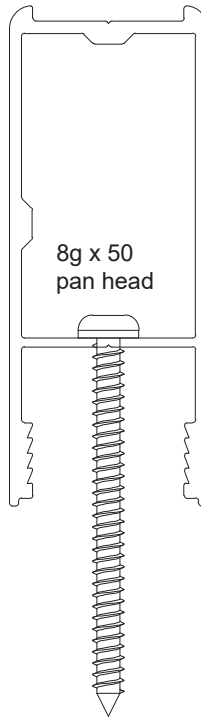

Comet Sliding Window

FRAME HEAD	
Part no.	Length
CSW1	6000

SILL	
Part no.	Length
CSW2	6000

JAMB	
Part no.	Length
CSW3	6200

TRANSOM	
Part no.	Length
CSW5	6000

TOP/BOTTOM RAIL	
Part no.	Length
CSW8	6000

LOCK STILE	
Part no.	Length
CSW6	6000

INTERLOCK STILE	
Part no.	Length
CSW7	6000

MULLION	
Part no.	Length
CSW4	6000

Comet Sliding Window

6g x 20
CSK

DOUBLE GLAZING ADAPTER	
Part no.	Length
CSW17	6000

Zeus Sliding Window

HEAD	
Part no.	Length
DGS86	6000

FRAME	
Part no.	Length
DF400	6500

Ultramax Sliding Window

SINGLE GLAZED RAIL	
Part no.	Length
CSD4	6500

SINGLE GLAZED LOCK STILE	
Part no.	Length
DGS92	6000

SINGLE GLAZED LOCK STILE	
Part no.	Length
CSD5	4900 / 6500

SINGLE GLAZED INTERLOCK STILE	
Part no.	Length
CSD6	4900 / 6500

SINGLE GLAZED 4 PANEL ADAPTER	
Part no.	Length
STK7	6500

Ultramax Sliding Window

8g x 75
pan head

DOUBLE GLAZED RAIL	
Part no.	Length
DGS81	6500