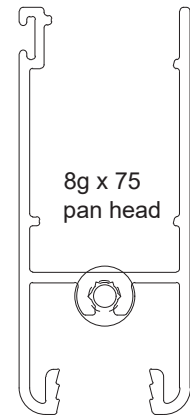

Comet Sliding Window

FRAME HEAD	
Part no.	Length
CSW1	6000

SILL	
Part no.	Length
CSW2	6000

JAMB	
Part no.	Length
CSW3	6200

TRANSOM	
Part no.	Length
CSW5	6000

TOP/BOTTOM RAIL	
Part no.	Length
CSW8	6000

LOCK STILE	
Part no.	Length
CSW6	6000

Titan Awning/Casement Window

DOUBLE GLAZED SASH	
Part no.	Length
F62	6000

DOUBLE GLAZED HOOK SASH	
Part no.	Length
F63	6000

70MM VISTA SASH	
Part no.	Length
F70	6200

70MM VISTA HOOK SASH	
Part no.	Length
F73	6200

AW1

CHAIN WINDER ADAPTER	
Part no.	Length
F96	6000

Ultramax Plus Awning/Casement

SASH	
Part no.	Length
ULT-S402	6500

Comet Sliding Door

HEAD	
Part no.	Length
CSD1	6500

SILL	
Part no.	Length
CSD9	6500

HIGH PERFORMANCE SILL	
Part no.	Length
HPS95	6500

JAMB	
Part no.	Length
CSD3	4900 / 6500

8g x 75
pan head

SINGLE GLAZED LOCK STILE	
Part no.	Length
CSD5	4900 / 6500

8g x 75
pan head

SINGLE GLAZED INTERLOCK STILE	
Part no.	Length
CSD6	4900 / 6500

SINGLE GLAZED RAIL	
Part no.	Length
CSD4	6500