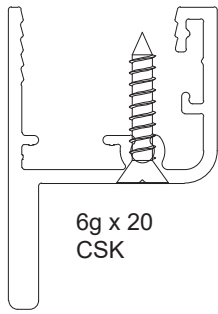

Comet Sliding Window

FRAME HEAD	
Part no.	Length
CSW1	6000

SILL	
Part no.	Length
CSW2	6000

JAMB	
Part no.	Length
CSW3	6200

TRANSOM	
Part no.	Length
CSW5	6000

TOP/BOTTOM RAIL	
Part no.	Length
CSW8	6000

LOCK STILE	
Part no.	Length
CSW6	6000

INTERLOCK STILE	
Part no.	Length
CSW7	6000

MULLION	
Part no.	Length
CSW4	6000

Comet Sliding Window

6g x 20
CSK

DOUBLE GLAZING ADAPTER	
Part no.	Length
CSW17	6000

Zeus Sliding Window

HEAD	
Part no.	Length
DGS86	6000