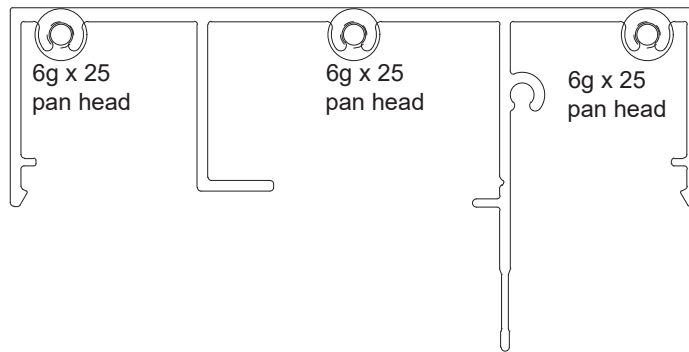

CHAIN WINDER ADAPTER	
Part no.	Length
F96	6000

FRAME	
Part no.	Length
F100	6500