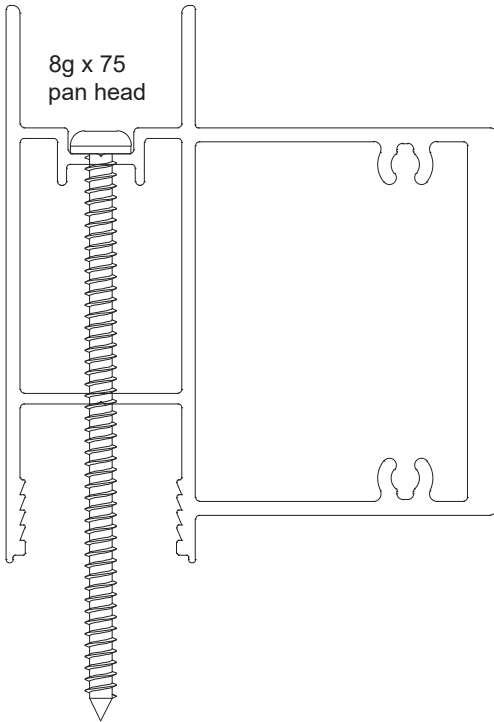

Comet Sliding Door

8g x 75
pan head