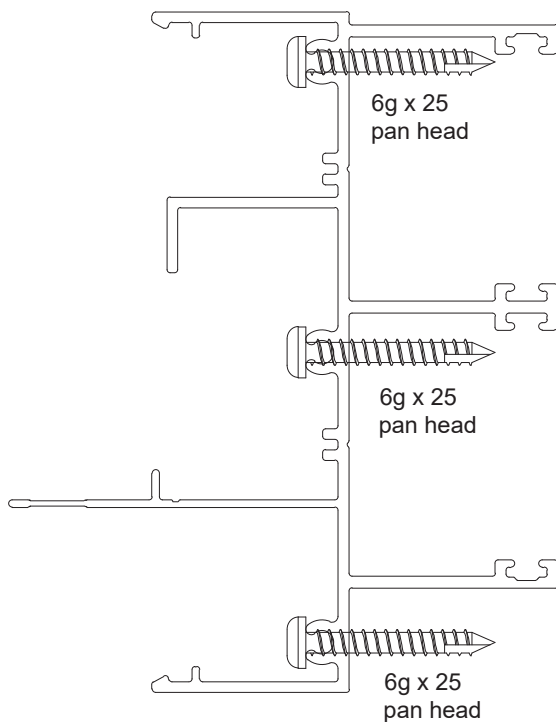

Comet Sliding Window

FRAME HEAD	
Part no.	Length
CSW1	6000

SILL	
Part no.	Length
CSW2	6000

JAMB	
Part no.	Length
CSW3	6200

TRANSOM	
Part no.	Length
CSW5	6000

TOP/BOTTOM RAIL	
Part no.	Length
CSW8	6000

LOCK STILE	
Part no.	Length
CSW6	6000

INTERLOCK STILE	
Part no.	Length
CSW7	6000

MULLION	
Part no.	Length
CSW4	6000

Comet Sliding Window

6g x 20
CSK

DOUBLE GLAZING ADAPTER	
Part no.	Length
CSW17	6000

Zeus Sliding Window

HEAD	
Part no.	Length
DGS86	6000

SILL/TRANSOM	
Part no.	Length
DGS85	6000

JAMB	
Part no.	Length
DGS90	6000

Zeus Sliding Window

LOW-LITE MULLION	
Part no.	Length
DGS71	6000

SINGLE GLAZED RAIL	
Part no.	Length
CSD4	6500

SINGLE GLAZED LOCK STILE	
Part no.	Length
DGS92	6000

SINGLE GLAZED LOCK STILE	
Part no.	Length
CSD5	4900 / 6500

SINGLE GLAZED INTERLOCK STILE	
Part no.	Length
CSD6	4900 / 6500

SINGLE GLAZED 4 PANEL ADAPTER	
Part no.	Length
STK7	6500

DOUBLE GLAZED RAIL	
Part no.	Length
DGS81	6500