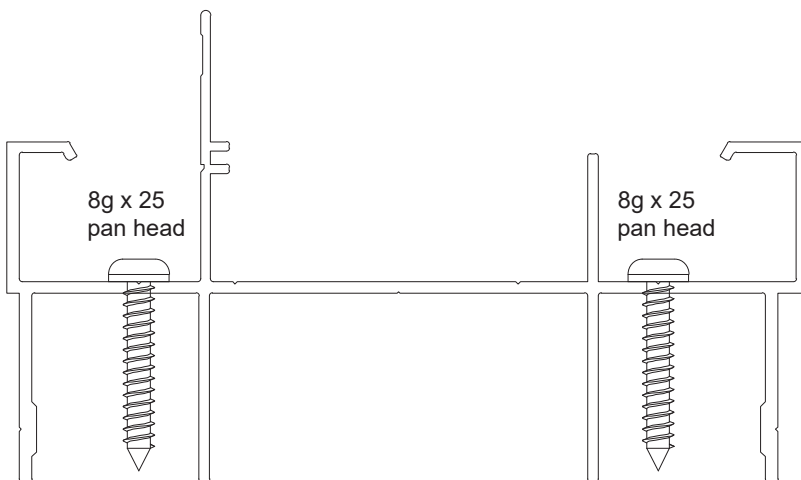

JAMB	
Part no.	Length
STK3	4900 / 6500