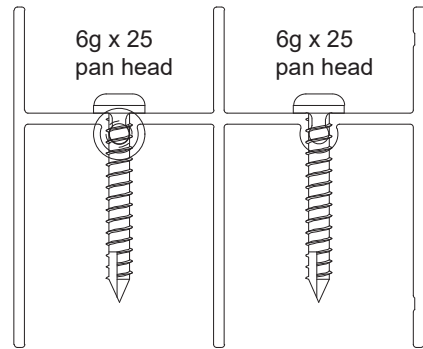

8g x 75
pan head

ULTRA HEAVY DUTY INTERLOCK	
Part no.	Length
DGS100	4900

8g x 25
pan head

CORNER ADAPTER MALE	
Part no.	Length
STK8	2700

8g x 45
pan head

CORNER ADAPTER FEMALE	
Part no.	Length
STK9	2700

Comet Stacker Door

HEAD	
Part no.	Length
STK1	6500

SILL	
Part no.	Length
STK2	6500

JAMB	
Part no.	Length
STK3	4900 / 6500

Comet Stacker Door

FLYDOOR SILL	
Part no.	Length
STK6	6500

FLYDOOR JAMB / HEAD	
Part no.	Length
STK5	6500

SINGLE GLAZED LOCK STILE	
Part no.	Length
CSD5	4900 / 6500

SINGLE GLAZED INTERLOCK STILE	
Part no.	Length
CSD6	4900 / 6500

SINGLE GLAZED RAIL	
Part no.	Length
CSD4	6500

Comet Stacker Door

SINGLE GLAZED INTERLOCK	
Part no.	Length
STK4	4900 / 6500