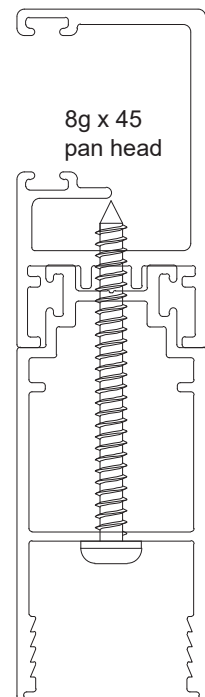

8g x 45
pan head

CORNER ADAPTER FEMALE	
Part no.	Length
STK9	2700