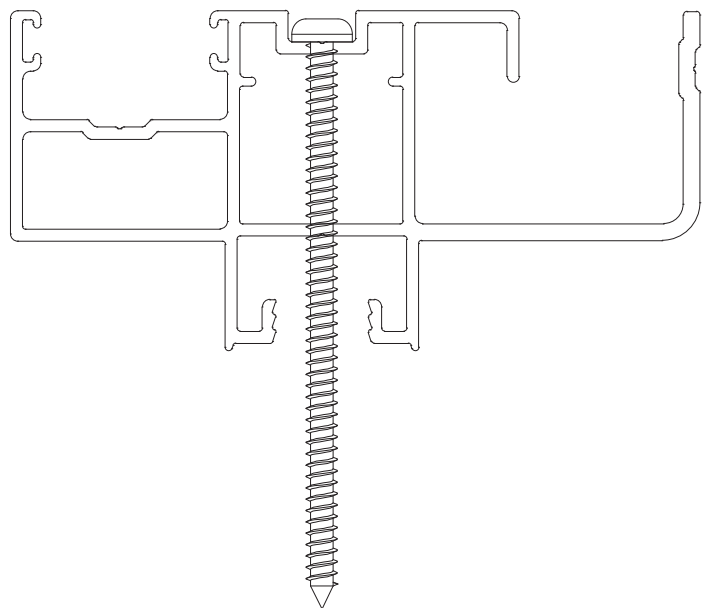

SINGLE GLAZED 3 PANEL ADAPTER	
Part no.	Length
STK10	2700