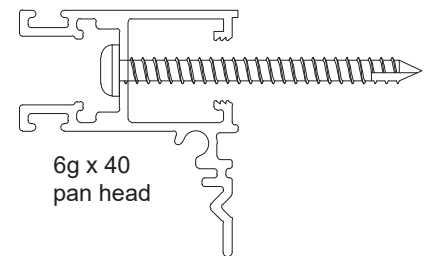

Comet Sliding Window

FRAME HEAD	
Part no.	Length
CSW1	6000

SILL	
Part no.	Length
CSW2	6000

JAMB	
Part no.	Length
CSW3	6200

TRANSOM	
Part no.	Length
CSW5	6000

TOP/BOTTOM RAIL	
Part no.	Length
CSW8	6000

LOCK STILE	
Part no.	Length
CSW6	6000

INTERLOCK STILE	
Part no.	Length
CSW7	6000

MULLION	
Part no.	Length
CSW4	6000

Comet Sliding Window

6g x 20
CSK

DOUBLE GLAZING ADAPTER	
Part no.	Length
CSW17	6000

Zeus Sliding Window

HEAD	
Part no.	Length
DGS86	6000