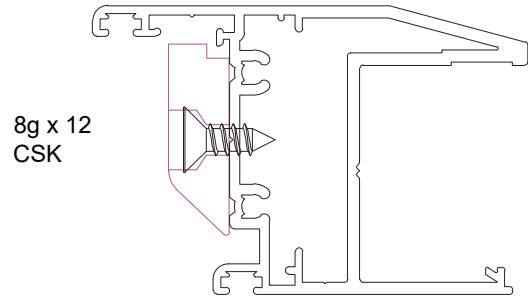

Apollo Awning/Casement Window

FRAME	
Part no.	Length
F90	6000

HOOK HEAD	
Part no.	Length
F99	6000

BOX TRANSOM	
Part no.	Length
F94	6000

Apollo Awning/Casement Window

ADAPTER	
Part no.	Length
F93	6000

SINGLE GLAZED SASH	
Part no.	Length
F53	6000

SINGLE GLAZED HOOK SASH	
Part no.	Length
F59	6000

DOUBLE GLAZED SASH	
Part no.	Length
F62	6000

DOUBLE GLAZED HOOK SASH	
Part no.	Length
F63	6000

70MM VISTA SASH	
Part no.	Length
F70	6200

70MM VISTA HOOK SASH	
Part no.	Length
F73	6200

Apollo Awning/Casement Window

CHAIN WINDER ADAPTER	
Part no.	Length
F96	6000

**AW1
AWNING
WEDGE**

FRAME	
Part no.	Length
F100	6500

FLAT FILLER	
Part no.	Length
F101	6000

Titan Awning/Casement Window

FRAME	
Part no.	Length
F91	6000