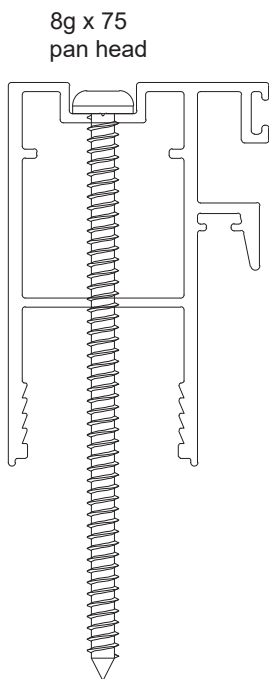

Comet Sliding Window

FRAME HEAD	
Part no.	Length
CSW1	6000

SILL	
Part no.	Length
CSW2	6000

JAMB	
Part no.	Length
CSW3	6200

TRANSOM	
Part no.	Length
CSW5	6000

TOP/BOTTOM RAIL	
Part no.	Length
CSW8	6000

LOCK STILE	
Part no.	Length
CSW6	6000

INTERLOCK STILE	
Part no.	Length
CSW7	6000

MULLION	
Part no.	Length
CSW4	6000

Comet Sliding Window

6g x 20
CSK

DOUBLE GLAZING ADAPTER	
Part no.	Length
CSW17	6000

Zeus Sliding Window

HEAD	
Part no.	Length
DGS86	6000

SINGLE GLAZED LOCK STILE	
Part no.	Length
CSD5	4900 / 6500

SINGLE GLAZED INTERLOCK STILE	
Part no.	Length
CSD6	4900 / 6500

SINGLE GLAZED 4 PANEL ADAPTER	
Part no.	Length
STK7	6500

DOUBLE GLAZED RAIL	
Part no.	Length
DGS81	6500

DOUBLE GLAZED LOCK STILE	
Part no.	Length
DGS98	6500

DOUBLE GLAZED LOCK STILE	
Part no.	Length
DGS96	4900 / 6500

DOUBLE GLAZED INTERLOCK	
Part no.	Length
DGS97	4900 / 6500

DOUBLE GLAZED 4 PANEL ADAPTER	
Part no.	Length
DGS82	6500