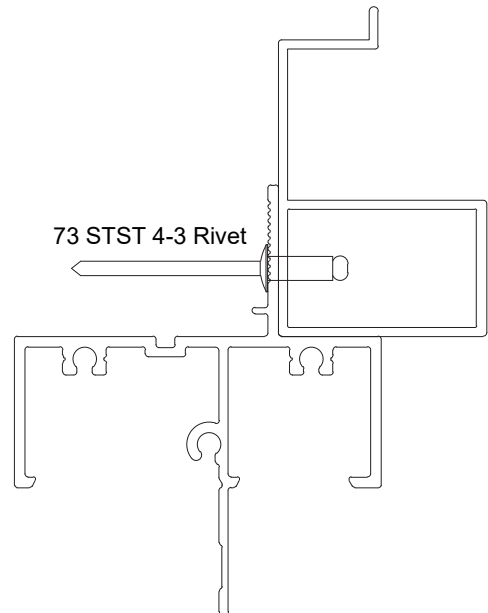

Comet Awning Window

FRAME	
Part no.	Length
F50	6000

HOOK HEAD	
Part no.	Length
F58	6000

TRANSOM	
Part no.	Length
F51	6000

ADAPTER	
Part no.	Length
F52	6000

SINGLE GLAZED SASH	
Part no.	Length
F53	6000

Comet Awning Window

SINGLE GLAZED HOOK SASH	
Part no.	Length
F59	6000

DOUBLE GLAZED SASH	
Part no.	Length
F62	6000

DOUBLE GLAZED HOOK SASH	
Part no.	Length
F63	6000

**AW1
AWNING
WEDGE**

CHAIN WINDER ADAPTER	
Part no.	Length
F57	5400

Apollo Awning/Casement Window

FRAME	
Part no.	Length
F90	6000

HOOK HEAD	
Part no.	Length
F99	6000

BOX TRANSOM	
Part no.	Length
F94	6000

Apollo Awning/Casement Window

ADAPTER	
Part no.	Length
F93	6000

SINGLE GLAZED SASH	
Part no.	Length
F53	6000

SINGLE GLAZED HOOK SASH	
Part no.	Length
F59	6000

DOUBLE GLAZED SASH	
Part no.	Length
F62	6000

DOUBLE GLAZED HOOK SASH	
Part no.	Length
F63	6000

70MM VISTA SASH	
Part no.	Length
F70	6200

70MM VISTA HOOK SASH	
Part no.	Length
F73	6200