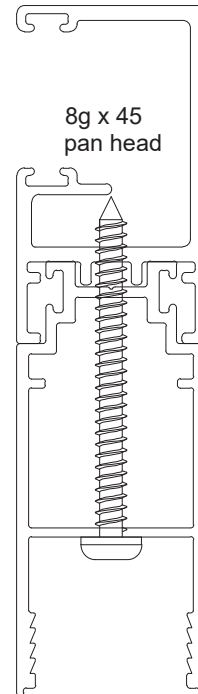

Comet Sliding Window

FRAME HEAD	
Part no.	Length
CSW1	6000

SILL	
Part no.	Length
CSW2	6000

JAMB	
Part no.	Length
CSW3	6200

TRANSOM	
Part no.	Length
CSW5	6000

TOP/BOTTOM RAIL	
Part no.	Length
CSW8	6000

LOCK STILE	
Part no.	Length
CSW6	6000

SINGLE GLAZED LOCK STILE	
Part no.	Length
CSD5	4900 / 6500

SINGLE GLAZED INTERLOCK STILE	
Part no.	Length
CSD6	4900 / 6500

SINGLE GLAZED 4 PANEL ADAPTER	
Part no.	Length
STK7	6500

DOUBLE GLAZED RAIL	
Part no.	Length
DGS81	6500

DOUBLE GLAZED LOCK STILE	
Part no.	Length
DGS98	6500

DOUBLE GLAZED LOCK STILE	
Part no.	Length
DGS96	4900 / 6500

DOUBLE GLAZED INTERLOCK	
Part no.	Length
DGS97	4900 / 6500

DOUBLE GLAZED 4 PANEL ADAPTER	
Part no.	Length
DGS82	6500

Zeus Sliding Window

SILL ADAPTER	
Part no.	Length
DGS72	6000

CORNER ADAPTER MALE	
Part no.	Length
STK8	2700

CORNER ADAPTER FEMALE	
Part no.	Length
STK9	2700

Ultramax Sliding Window

SILL	
Part no.	Length
DF409	6500