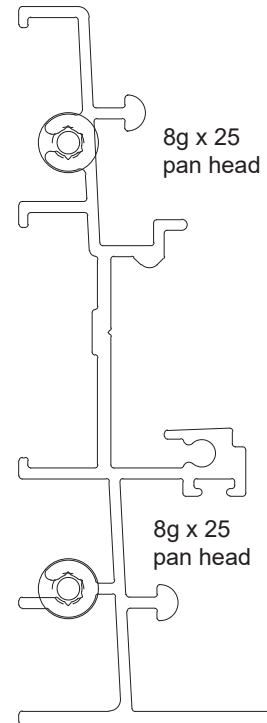

HOOK HEAD	
Part no.	Length
F82	6000

Titan Awning/Casement Window

BOX TRANSOM	
Part no.	Length
F95	6000

ADAPTER	
Part no.	Length
F93	6000

SINGLE GLAZED SASH	
Part no.	Length
F53	6000

SINGLE GLAZED HOOK SASH	
Part no.	Length
F59	6000

Titan Awning/Casement Window

DOUBLE GLAZED SASH	
Part no.	Length
F62	6000

DOUBLE GLAZED HOOK SASH	
Part no.	Length
F63	6000

70MM VISTA SASH	
Part no.	Length
F70	6200

70MM VISTA HOOK SASH	
Part no.	Length
F73	6200

AW1

CHAIN WINDER ADAPTER	
Part no.	Length
F96	6000

Ultramax Plus Awning/Casement

SASH	
Part no.	Length
ULT-S402	6500

Comet Sliding Door

HEAD	
Part no.	Length
CSD1	6500

SILL	
Part no.	Length
CSD9	6500

HIGH PERFORMANCE SILL	
Part no.	Length
HPS95	6500

JAMB	
Part no.	Length
CSD3	4900 / 6500

8g x 75
pan head

SINGLE GLAZED LOCK STILE	
Part no.	Length
CSD5	4900 / 6500

8g x 75
pan head

SINGLE GLAZED INTERLOCK STILE	
Part no.	Length
CSD6	4900 / 6500

SINGLE GLAZED RAIL	
Part no.	Length
CSD4	6500