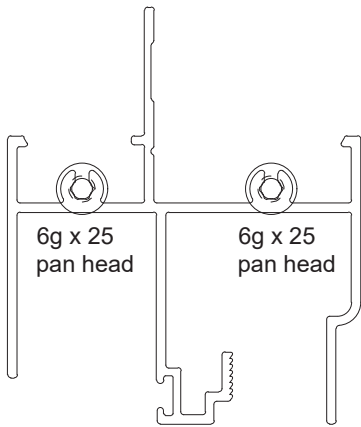

Comet Sliding Window

FRAME HEAD	
Part no.	Length
CSW1	6000

SILL	
Part no.	Length
CSW2	6000

JAMB	
Part no.	Length
CSW3	6200

TRANSOM	
Part no.	Length
CSW5	6000

TOP/BOTTOM RAIL	
Part no.	Length
CSW8	6000

LOCK STILE	
Part no.	Length
CSW6	6000