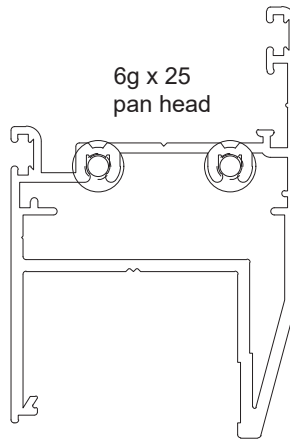

Comet Awning Window

FRAME	
Part no.	Length
F50	6000

HOOK HEAD	
Part no.	Length
F58	6000

TRANSOM	
Part no.	Length
F51	6000

ADAPTER	
Part no.	Length
F52	6000

SINGLE GLAZED SASH	
Part no.	Length
F53	6000

Comet Awning Window

SINGLE GLAZED HOOK SASH	
Part no.	Length
F59	6000

DOUBLE GLAZED SASH	
Part no.	Length
F62	6000

DOUBLE GLAZED HOOK SASH	
Part no.	Length
F63	6000

**AW1
AWNING
WEDGE**

CHAIN WINDER ADAPTER	
Part no.	Length
F57	5400

Apollo Awning/Casement Window

FRAME	
Part no.	Length
F90	6000

HOOK HEAD	
Part no.	Length
F99	6000

BOX TRANSOM	
Part no.	Length
F94	6000

Apollo Awning/Casement Window

ADAPTER	
Part no.	Length
F93	6000

SINGLE GLAZED SASH	
Part no.	Length
F53	6000

SINGLE GLAZED HOOK SASH	
Part no.	Length
F59	6000

DOUBLE GLAZED SASH	
Part no.	Length
F62	6000

DOUBLE GLAZED HOOK SASH	
Part no.	Length
F63	6000

70MM VISTA SASH	
Part no.	Length
F70	6200

70MM VISTA HOOK SASH	
Part no.	Length
F73	6200