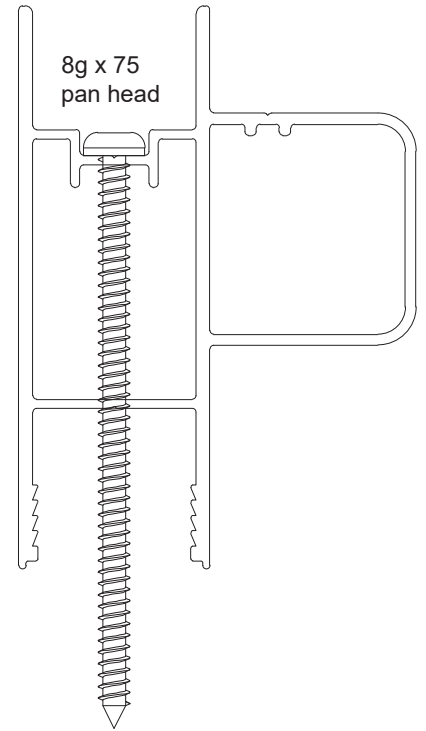

Comet Sliding Window

FRAME HEAD	
Part no.	Length
CSW1	6000

SILL	
Part no.	Length
CSW2	6000

JAMB	
Part no.	Length
CSW3	6200

TRANSOM	
Part no.	Length
CSW5	6000

TOP/BOTTOM RAIL	
Part no.	Length
CSW8	6000

LOCK STILE	
Part no.	Length
CSW6	6000

Comet Stacker Door

8g x 75
pan head

DOUBLE GLAZED INTERLOCK	
Part no.	Length
DGS97	4900 / 6500

8g x 75
pan head

DOUBLE GLAZED INTERLOCK	
Part no.	Length
DGS80	4900 / 6500

8g x 75
pan head

DOUBLE GLAZED 4 PANEL ADAPTER	
Part no.	Length
DGS82	6500