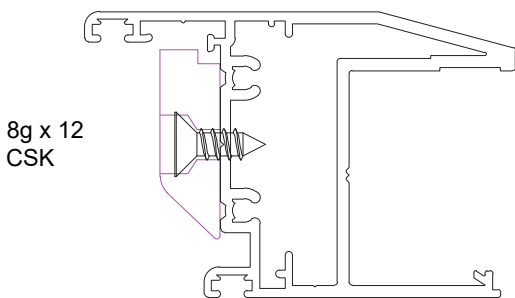

8g x 75
pan head

DOUBLE GLAZED 4 PANEL ADAPTER	
Part no.	Length
DGS82	6500

CORNER ADAPTER MALE	
Part no.	Length
STK8	2700

CORNER ADAPTER FEMALE	
Part no.	Length
STK9	2700

73 STST 4-3 Rivet

PLANT-ON INTERLOCK ADAPTER	
Part no.	Length
DGS89	6000

Comet Awning Window

FRAME	
Part no.	Length
F50	6000

HOOK HEAD	
Part no.	Length
F58	6000

TRANSOM	
Part no.	Length
F51	6000

ADAPTER	
Part no.	Length
F52	6000

SINGLE GLAZED SASH	
Part no.	Length
F53	6000

Comet Awning Window

SINGLE GLAZED HOOK SASH	
Part no.	Length
F59	6000

DOUBLE GLAZED SASH	
Part no.	Length
F62	6000

DOUBLE GLAZED HOOK SASH	
Part no.	Length
F63	6000

**AW1
AWNING
WEDGE**

CHAIN WINDER ADAPTER	
Part no.	Length
F57	5400