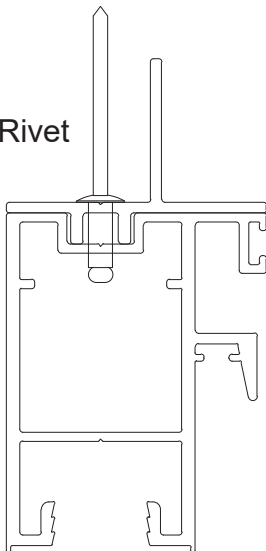

Comet Sliding Window

FRAME HEAD	
Part no.	Length
CSW1	6000

SILL	
Part no.	Length
CSW2	6000

JAMB	
Part no.	Length
CSW3	6200

TRANSOM	
Part no.	Length
CSW5	6000

TOP/BOTTOM RAIL	
Part no.	Length
CSW8	6000

LOCK STILE	
Part no.	Length
CSW6	6000

8g x 75
pan head

DOUBLE GLAZED 4 PANEL ADAPTER	
Part no.	Length
DGS82	6500

CORNER ADAPTER MALE	
Part no.	Length
STK8	2700

CORNER ADAPTER FEMALE	
Part no.	Length
STK9	2700

73 STST 4-3 Rivet

PLANT-ON INTERLOCK ADAPTER	
Part no.	Length
DGS89	6000

Comet Awning Window

FRAME	
Part no.	Length
F50	6000

HOOK HEAD	
Part no.	Length
F58	6000

TRANSOM	
Part no.	Length
F51	6000

ADAPTER	
Part no.	Length
F52	6000

SINGLE GLAZED SASH	
Part no.	Length
F53	6000

Comet Awning Window

Apollo Awning/Casement Window

FRAME	
Part no.	Length
F90	6000

HOOK HEAD	
Part no.	Length
F99	6000

BOX TRANSOM	
Part no.	Length
F94	6000

Apollo Awning/Casement Window

ADAPTER	
Part no.	Length
F93	6000

SINGLE GLAZED SASH	
Part no.	Length
F53	6000