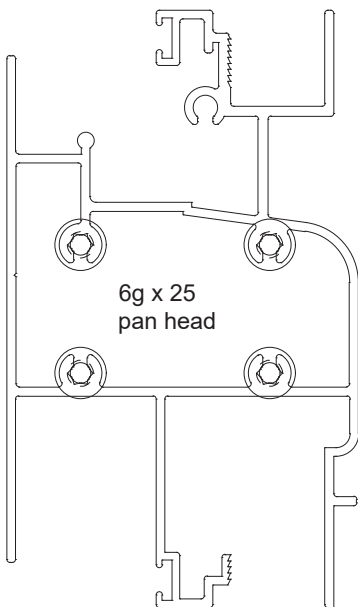

Comet Sliding Window

FRAME HEAD	
Part no.	Length
CSW1	6000

SILL	
Part no.	Length
CSW2	6000

JAMB	
Part no.	Length
CSW3	6200

TRANSOM	
Part no.	Length
CSW5	6000

TOP/BOTTOM RAIL	
Part no.	Length
CSW8	6000

LOCK STILE	
Part no.	Length
CSW6	6000

INTERLOCK STILE	
Part no.	Length
CSW7	6000

MULLION	
Part no.	Length
CSW4	6000

Comet Sliding Window

6g x 20
CSK

DOUBLE GLAZING ADAPTER	
Part no.	Length
CSW17	6000

Zeus Sliding Window

HEAD	
Part no.	Length
DGS86	6000