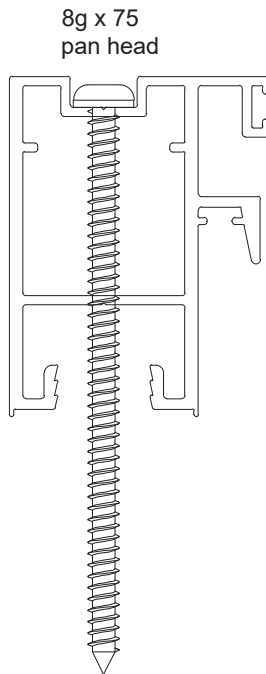

Comet Sliding Window

FRAME HEAD	
Part no.	Length
CSW1	6000

SILL	
Part no.	Length
CSW2	6000

JAMB	
Part no.	Length
CSW3	6200

TRANSOM	
Part no.	Length
CSW5	6000

TOP/BOTTOM RAIL	
Part no.	Length
CSW8	6000

LOCK STILE	
Part no.	Length
CSW6	6000

INTERLOCK STILE	
Part no.	Length
CSW7	6000

MULLION	
Part no.	Length
CSW4	6000

Comet Sliding Window

6g x 20
CSK

DOUBLE GLAZING ADAPTER	
Part no.	Length
CSW17	6000

Zeus Sliding Window

HEAD	
Part no.	Length
DGS86	6000

SILL/TRANSOM	
Part no.	Length
DGS85	6000

JAMB	
Part no.	Length
DGS90	6000

Zeus Sliding Window

LOW-LITE MULLION	
Part no.	Length
DGS71	6000

SINGLE GLAZED RAIL	
Part no.	Length
CSD4	6500

SINGLE GLAZED LOCK STILE	
Part no.	Length
DGS92	6000

SINGLE GLAZED LOCK STILE	
Part no.	Length
CSD5	4900 / 6500

SINGLE GLAZED INTERLOCK STILE	
Part no.	Length
CSD6	4900 / 6500

SINGLE GLAZED 4 PANEL ADAPTER	
Part no.	Length
STK7	6500

DOUBLE GLAZED RAIL	
Part no.	Length
DGS81	6500