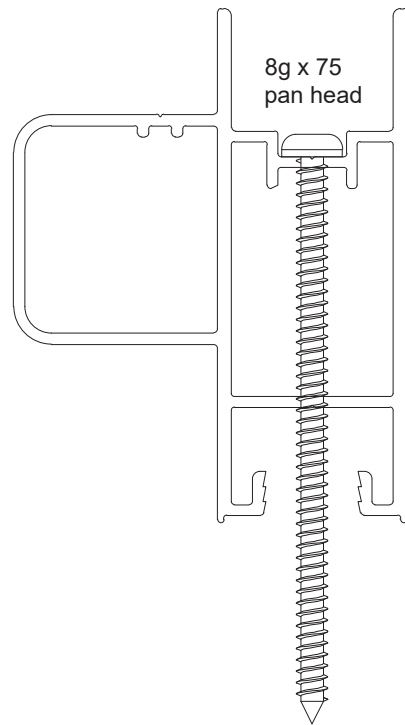

Comet Sliding Window

FRAME HEAD	
Part no.	Length
CSW1	6000

SILL	
Part no.	Length
CSW2	6000

JAMB	
Part no.	Length
CSW3	6200

TRANSOM	
Part no.	Length
CSW5	6000

TOP/BOTTOM RAIL	
Part no.	Length
CSW8	6000

LOCK STILE	
Part no.	Length
CSW6	6000

INTERLOCK STILE	
Part no.	Length
CSW7	6000

MULLION	
Part no.	Length
CSW4	6000

Comet Sliding Window

6g x 20
CSK

DOUBLE GLAZING ADAPTER	
Part no.	Length
CSW17	6000

Zeus Sliding Window

HEAD	
Part no.	Length
DGS86	6000

SILL/TRANSOM	
Part no.	Length
DGS85	6000

JAMB	
Part no.	Length
DGS90	6000

Zeus Sliding Window

LOW-LITE MULLION	
Part no.	Length
DGS71	6000

SINGLE GLAZED RAIL	
Part no.	Length
CSD4	6500

SINGLE GLAZED LOCK STILE	
Part no.	Length
DGS92	6000

SINGLE GLAZED LOCK STILE	
Part no.	Length
CSD5	4900 / 6500

SINGLE GLAZED INTERLOCK STILE	
Part no.	Length
CSD6	4900 / 6500

SINGLE GLAZED 4 PANEL ADAPTER	
Part no.	Length
STK7	6500

DOUBLE GLAZED RAIL	
Part no.	Length
DGS81	6500