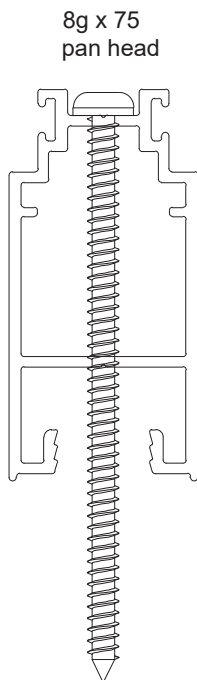

Comet Sliding Window

FRAME HEAD	
Part no.	Length
CSW1	6000

SILL	
Part no.	Length
CSW2	6000

JAMB	
Part no.	Length
CSW3	6200

TRANSOM	
Part no.	Length
CSW5	6000

TOP/BOTTOM RAIL	
Part no.	Length
CSW8	6000

LOCK STILE	
Part no.	Length
CSW6	6000

Comet Awning Window

FRAME	
Part no.	Length
F50	6000

HOOK HEAD	
Part no.	Length
F58	6000

TRANSOM	
Part no.	Length
F51	6000

ADAPTER	
Part no.	Length
F52	6000

SINGLE GLAZED SASH	
Part no.	Length
F53	6000

Comet Awning Window

HEAD	
Part no.	Length
STK1	6500

SILL	
Part no.	Length
STK2	6500

JAMB	
Part no.	Length
STK3	4900 / 6500

Comet Stacker Door

FLYDOOR SILL	
Part no.	Length
STK6	6500

FLYDOOR JAMB / HEAD	
Part no.	Length
STK5	6500

SINGLE GLAZED LOCK STILE	
Part no.	Length
CSD5	4900 / 6500

SINGLE GLAZED INTERLOCK STILE	
Part no.	Length
CSD6	4900 / 6500

SINGLE GLAZED RAIL	
Part no.	Length
CSD4	6500

Comet Stacker Door

SINGLE GLAZED INTERLOCK	
Part no.	Length
STK4	4900 / 6500