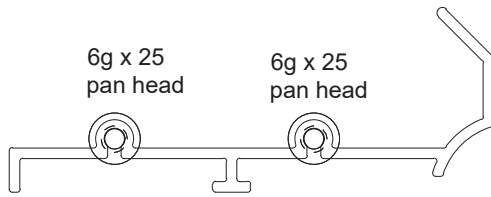

HEAD	
Part no.	Length
STK1	6500

SILL	
Part no.	Length
STK2	6500

JAMB	
Part no.	Length
STK3	4900 / 6500

Comet Stacker Door

FLYDOOR SILL	
Part no.	Length
STK6	6500

FLYDOOR JAMB / HEAD	
Part no.	Length
STK5	6500