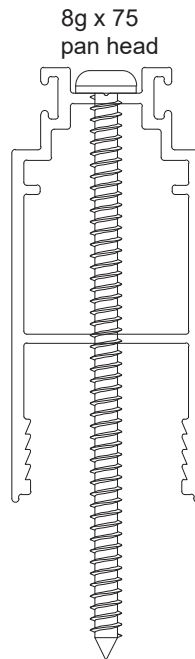

DOUBLE GLAZED LOCK STILE	
Part no.	Length
DGS96	4900 / 6500