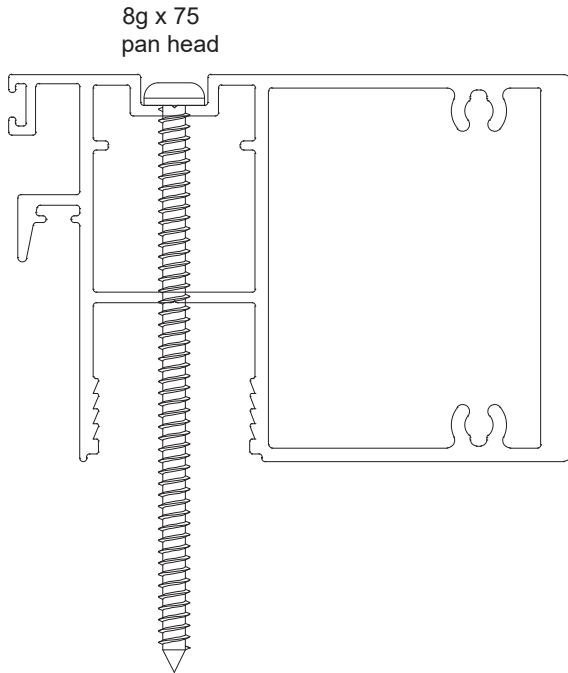

Comet Sliding Window

FRAME HEAD	
Part no.	Length
CSW1	6000

SILL	
Part no.	Length
CSW2	6000

JAMB	
Part no.	Length
CSW3	6200

TRANSOM	
Part no.	Length
CSW5	6000

TOP/BOTTOM RAIL	
Part no.	Length
CSW8	6000

LOCK STILE	
Part no.	Length
CSW6	6000

8g x 75
pan head

ULTRA HEAVY DUTY 4 PANEL STILE ADAPTER	
Part no.	Length
DGS101	4900

8g x 75
pan head

DOUBLE GLAZED 3 PANEL ADAPTER	
Part no.	Length
DGS99	2700

Comet Stacker Door

ULTRA HEAVY DUTY INTERLOCK	
Part no.	Length
DGS100	4900