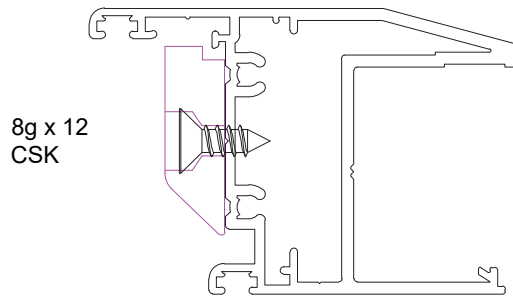

HOOK HEAD	
Part no.	Length
F82	6000

Titan Awning/Casement Window

BOX TRANSOM	
Part no.	Length
F95	6000

ADAPTER	
Part no.	Length
F93	6000

SINGLE GLAZED SASH	
Part no.	Length
F53	6000

SINGLE GLAZED HOOK SASH	
Part no.	Length
F59	6000

Titan Awning/Casement Window

DOUBLE GLAZED SASH	
Part no.	Length
F62	6000

DOUBLE GLAZED HOOK SASH	
Part no.	Length
F63	6000

70MM VISTA SASH	
Part no.	Length
F70	6200

70MM VISTA HOOK SASH	
Part no.	Length
F73	6200

AW1

CHAIN WINDER ADAPTER	
Part no.	Length
F96	6000

Ultramax Plus Awning/Casement

SASH	
Part no.	Length
ULT-S402	6500

Comet Sliding Door

HEAD	
Part no.	Length
CSD1	6500

SILL	
Part no.	Length
CSD9	6500

HIGH PERFORMANCE SILL	
Part no.	Length
HPS95	6500