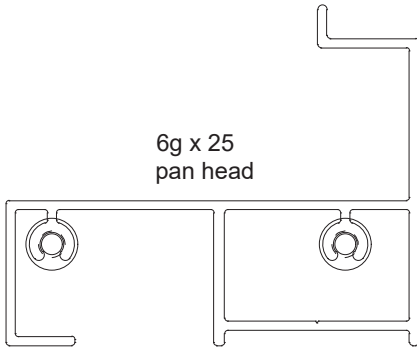

SINGLE GLAZED HOOK SASH	
Part no.	Length
F59	6000

DOUBLE GLAZED SASH	
Part no.	Length
F62	6000

DOUBLE GLAZED HOOK SASH	
Part no.	Length
F63	6000

70MM VISTA SASH	
Part no.	Length
F70	6200

70MM VISTA HOOK SASH	
Part no.	Length
F73	6200

Apollo Awning/Casement Window

CHAIN WINDER ADAPTER	
Part no.	Length
F96	6000

**AW1
AWNING
WEDGE**

FRAME	
Part no.	Length
F100	6500

FLAT FILLER	
Part no.	Length
F101	6000

Titan Awning/Casement Window

FRAME	
Part no.	Length
F91	6000