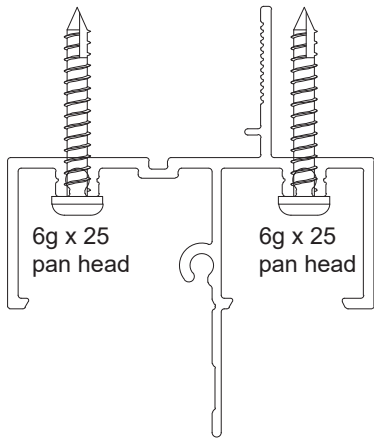

8g x 50
pan head

DOUBLE GLAZED LOCK STILE	
Part no.	Length
DGS98	6500

8g x 75
pan head

DOUBLE GLAZED LOCK STILE	
Part no.	Length
DGS96	4900 / 6500

8g x 75
pan head

DOUBLE GLAZED INTERLOCK	
Part no.	Length
DGS97	4900 / 6500

8g x 75
pan head

DOUBLE GLAZED 4 PANEL ADAPTER	
Part no.	Length
DGS82	6500

CORNER ADAPTER MALE	
Part no.	Length
STK8	2700

CORNER ADAPTER FEMALE	
Part no.	Length
STK9	2700

73 STST 4-3 Rivet

PLANT-ON INTERLOCK ADAPTER	
Part no.	Length
DGS89	6000

Comet Awning Window

FRAME	
Part no.	Length
F50	6000

HOOK HEAD	
Part no.	Length
F58	6000

TRANSOM	
Part no.	Length
F51	6000

ADAPTER	
Part no.	Length
F52	6000

SINGLE GLAZED SASH	
Part no.	Length
F53	6000

Comet Awning Window

SINGLE GLAZED HOOK SASH	
Part no.	Length
F59	6000

DOUBLE GLAZED SASH	
Part no.	Length
F62	6000

DOUBLE GLAZED HOOK SASH	
Part no.	Length
F63	6000

**AW1
AWNING
WEDGE**

CHAIN WINDER ADAPTER	
Part no.	Length
F57	5400