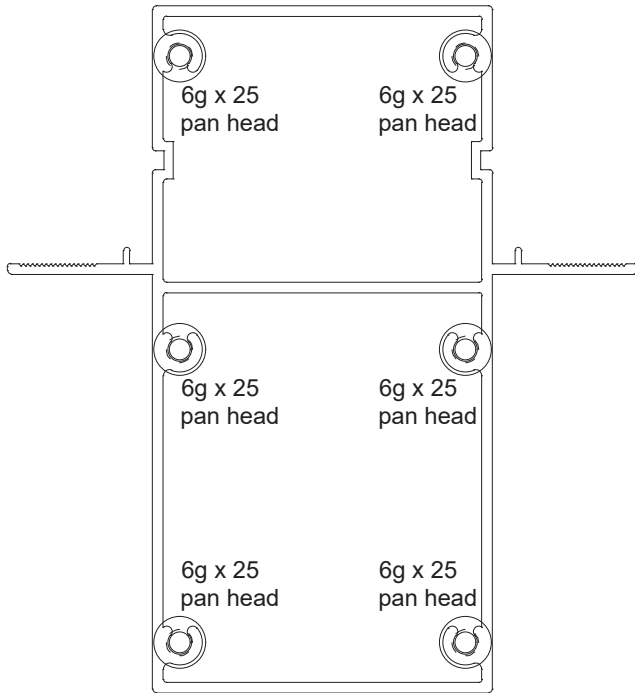

SINGLE GLAZED HOOK SASH	
Part no.	Length
F59	6000

DOUBLE GLAZED SASH	
Part no.	Length
F62	6000

DOUBLE GLAZED HOOK SASH	
Part no.	Length
F63	6000

70MM VISTA SASH	
Part no.	Length
F70	6200

70MM VISTA HOOK SASH	
Part no.	Length
F73	6200

Apollo Awning/Casement Window

CHAIN WINDER ADAPTER	
Part no.	Length
F96	6000

**AW1
AWNING
WEDGE**

FRAME	
Part no.	Length
F100	6500

FLAT FILLER	
Part no.	Length
F101	6000

Titan Awning/Casement Window

FRAME	
Part no.	Length
F91	6000

HOOK HEAD	
Part no.	Length
F82	6000

Titan Awning/Casement Window

BOX TRANSOM	
Part no.	Length
F95	6000

ADAPTER	
Part no.	Length
F93	6000

SINGLE GLAZED SASH	
Part no.	Length
F53	6000

SINGLE GLAZED HOOK SASH	
Part no.	Length
F59	6000