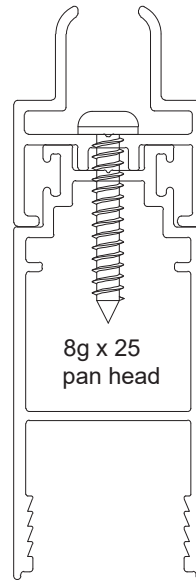

CORNER ADAPTER MALE	
Part no.	Length
STK8	2700