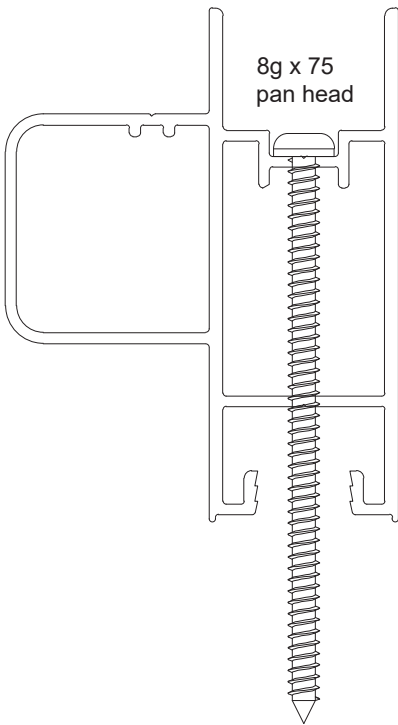

Comet Sliding Window

FRAME HEAD	
Part no.	Length
CSW1	6000

SILL	
Part no.	Length
CSW2	6000

JAMB	
Part no.	Length
CSW3	6200

TRANSOM	
Part no.	Length
CSW5	6000

TOP/BOTTOM RAIL	
Part no.	Length
CSW8	6000

LOCK STILE	
Part no.	Length
CSW6	6000

JAMB	
Part no.	Length
CSD3	4900 / 6500

8g x 75
pan head

SINGLE GLAZED LOCK STILE	
Part no.	Length
CSD5	4900 / 6500

8g x 75
pan head

SINGLE GLAZED INTERLOCK STILE	
Part no.	Length
CSD6	4900 / 6500

SINGLE GLAZED RAIL	
Part no.	Length
CSD4	6500

8g x 75
pan head

SINGLE GLAZED INTERLOCK	
Part no.	Length
STK4	4900 / 6500

8g x 75
pan head

SINGLE GLAZED 3 PANEL ADAPTER	
Part no.	Length
STK10	2700

Comet Sliding Door

SINGLE GLAZED 4 PANEL ADAPTER	
Part no.	Length
STK7	6500

DOUBLE GLAZED LOCK STILE	
Part no.	Length
DGS96	4900 / 6500

DOUBLE GLAZED RAIL	
Part no.	Length
DGS81	6500

DOUBLE GLAZED INTERLOCK	
Part no.	Length
DGS97	4900 / 6500

DOUBLE GLAZED INTERLOCK	
Part no.	Length
DGS80	4900 / 6500