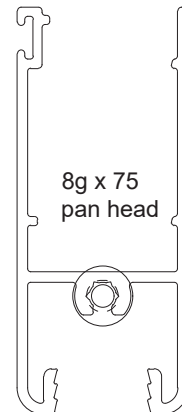

Comet Sliding Window

FRAME HEAD	
Part no.	Length
CSW1	6000

SILL	
Part no.	Length
CSW2	6000

JAMB	
Part no.	Length
CSW3	6200

TRANSOM	
Part no.	Length
CSW5	6000

TOP/BOTTOM RAIL	
Part no.	Length
CSW8	6000

LOCK STILE	
Part no.	Length
CSW6	6000

8g x 75
pan head

ULTRA HEAVY DUTY INTERLOCK	
Part no.	Length
DGS100	4900

8g x 25
pan head

CORNER ADAPTER MALE	
Part no.	Length
STK8	2700

8g x 45
pan head

CORNER ADAPTER FEMALE	
Part no.	Length
STK9	2700

Comet Stacker Door

HEAD	
Part no.	Length
STK1	6500

SILL	
Part no.	Length
STK2	6500

JAMB	
Part no.	Length
STK3	4900 / 6500

Comet Stacker Door

FLYDOOR SILL	
Part no.	Length
STK6	6500

FLYDOOR JAMB / HEAD	
Part no.	Length
STK5	6500

SINGLE GLAZED LOCK STILE	
Part no.	Length
CSD5	4900 / 6500

SINGLE GLAZED INTERLOCK STILE	
Part no.	Length
CSD6	4900 / 6500

SINGLE GLAZED RAIL	
Part no.	Length
CSD4	6500

Comet Stacker Door

SINGLE GLAZED INTERLOCK	
Part no.	Length
STK4	4900 / 6500