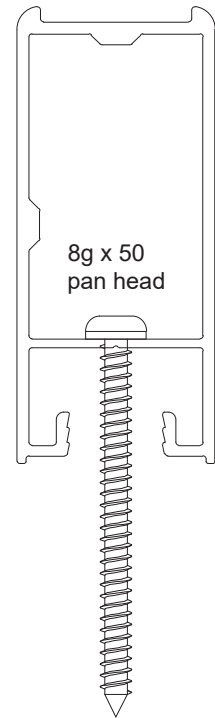

Comet Sliding Window

FRAME HEAD	
Part no.	Length
CSW1	6000

SILL	
Part no.	Length
CSW2	6000

JAMB	
Part no.	Length
CSW3	6200

TRANSOM	
Part no.	Length
CSW5	6000

TOP/BOTTOM RAIL	
Part no.	Length
CSW8	6000

LOCK STILE	
Part no.	Length
CSW6	6000

INTERLOCK STILE	
Part no.	Length
CSW7	6000

MULLION	
Part no.	Length
CSW4	6000

Comet Sliding Window

6g x 20
CSK

DOUBLE GLAZING ADAPTER	
Part no.	Length
CSW17	6000

Zeus Sliding Window

HEAD	
Part no.	Length
DGS86	6000

SILL/TRANSOM	
Part no.	Length
DGS85	6000

JAMB	
Part no.	Length
DGS90	6000

Zeus Sliding Window

LOW-LITE MULLION	
Part no.	Length
DGS71	6000

SINGLE GLAZED RAIL	
Part no.	Length
CSD4	6500

SINGLE GLAZED LOCK STILE	
Part no.	Length
DGS92	6000

SINGLE GLAZED LOCK STILE	
Part no.	Length
CSD5	4900 / 6500

SINGLE GLAZED INTERLOCK STILE	
Part no.	Length
CSD6	4900 / 6500

SINGLE GLAZED 4 PANEL ADAPTER	
Part no.	Length
STK7	6500

DOUBLE GLAZED RAIL	
Part no.	Length
DGS81	6500