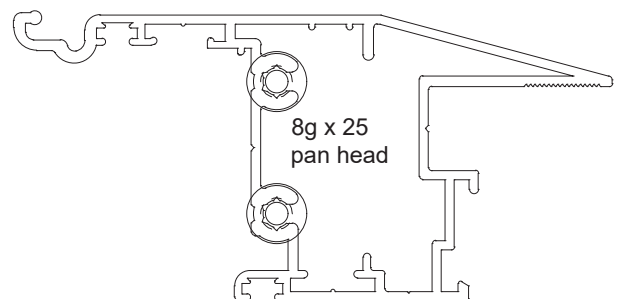

SINGLE GLAZED HOOK SASH	
Part no.	Length
F59	6000

DOUBLE GLAZED SASH	
Part no.	Length
F62	6000

DOUBLE GLAZED HOOK SASH	
Part no.	Length
F63	6000

70MM VISTA SASH	
Part no.	Length
F70	6200

70MM VISTA HOOK SASH	
Part no.	Length
F73	6200

Apollo Awning/Casement Window

CHAIN WINDER ADAPTER	
Part no.	Length
F96	6000

**AW1
AWNING
WEDGE**

FRAME	
Part no.	Length
F100	6500

FLAT FILLER	
Part no.	Length
F101	6000

Titan Awning/Casement Window

FRAME	
Part no.	Length
F91	6000