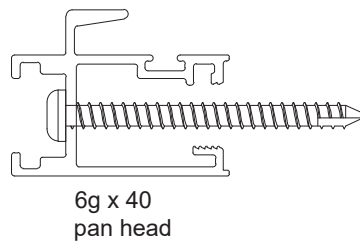

Comet Sliding Window

FRAME HEAD	
Part no.	Length
CSW1	6000

SILL	
Part no.	Length
CSW2	6000

JAMB	
Part no.	Length
CSW3	6200

TRANSOM	
Part no.	Length
CSW5	6000

TOP/BOTTOM RAIL	
Part no.	Length
CSW8	6000

LOCK STILE	
Part no.	Length
CSW6	6000

INTERLOCK STILE	
Part no.	Length
CSW7	6000

MULLION	
Part no.	Length
CSW4	6000

Comet Sliding Window

6g x 20
CSK

DOUBLE GLAZING ADAPTER	
Part no.	Length
CSW17	6000

Zeus Sliding Window

HEAD	
Part no.	Length
DGS86	6000