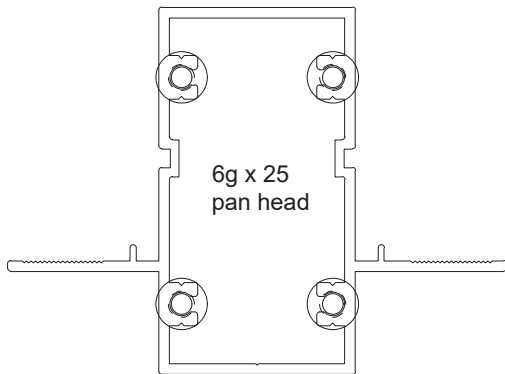

8g x 50
pan head

DOUBLE GLAZED LOCK STILE	
Part no.	Length
DGS98	6500

8g x 75
pan head

DOUBLE GLAZED LOCK STILE	
Part no.	Length
DGS96	4900 / 6500

8g x 75
pan head

DOUBLE GLAZED INTERLOCK	
Part no.	Length
DGS97	4900 / 6500

8g x 75
pan head

DOUBLE GLAZED 4 PANEL ADAPTER	
Part no.	Length
DGS82	6500

CORNER ADAPTER MALE	
Part no.	Length
STK8	2700

CORNER ADAPTER FEMALE	
Part no.	Length
STK9	2700

73 STST 4-3 Rivet

PLANT-ON INTERLOCK ADAPTER	
Part no.	Length
DGS89	6000

Comet Awning Window

FRAME	
Part no.	Length
F50	6000

HOOK HEAD	
Part no.	Length
F58	6000

TRANSOM	
Part no.	Length
F51	6000

ADAPTER	
Part no.	Length
F52	6000

SINGLE GLAZED SASH	
Part no.	Length
F53	6000

Comet Awning Window