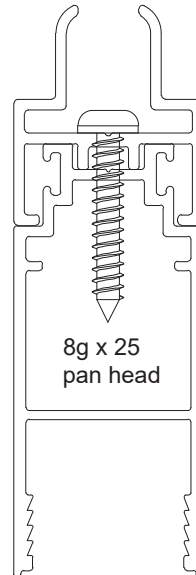

8g x 25
pan head

CORNER ADAPTER MALE	
Part no.	Length
STK8	2700