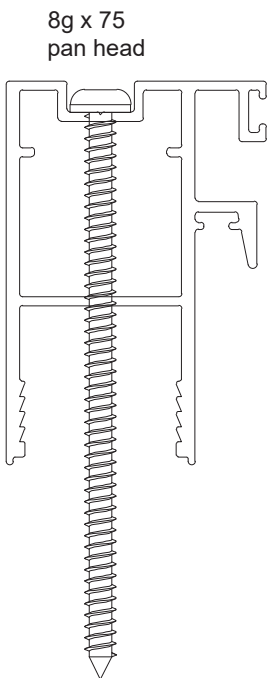

Comet Sliding Window

FRAME HEAD	
Part no.	Length
CSW1	6000

SILL	
Part no.	Length
CSW2	6000

JAMB	
Part no.	Length
CSW3	6200

TRANSOM	
Part no.	Length
CSW5	6000

TOP/BOTTOM RAIL	
Part no.	Length
CSW8	6000

LOCK STILE	
Part no.	Length
CSW6	6000

AW1

CHAIN WINDER ADAPTER	
Part no.	Length
F96	6000

Ultramax Plus Awning/Casement

SASH	
Part no.	Length
ULT-S402	6500

Comet Sliding Door

HEAD	
Part no.	Length
CSD1	6500

SILL	
Part no.	Length
CSD9	6500

HIGH PERFORMANCE SILL	
Part no.	Length
HPS95	6500

JAMB	
Part no.	Length
CSD3	4900 / 6500

8g x 75
pan head

SINGLE GLAZED LOCK STILE	
Part no.	Length
CSD5	4900 / 6500

8g x 75
pan head

SINGLE GLAZED INTERLOCK STILE	
Part no.	Length
CSD6	4900 / 6500

SINGLE GLAZED RAIL	
Part no.	Length
CSD4	6500

DOUBLE GLAZED LOCK STILE	
Part no.	Length
DGS96	4900 / 6500

DOUBLE GLAZED RAIL	
Part no.	Length
DGS81	6500

DOUBLE GLAZED INTERLOCK	
Part no.	Length
DGS97	4900 / 6500

DOUBLE GLAZED INTERLOCK	
Part no.	Length
DGS80	4900 / 6500