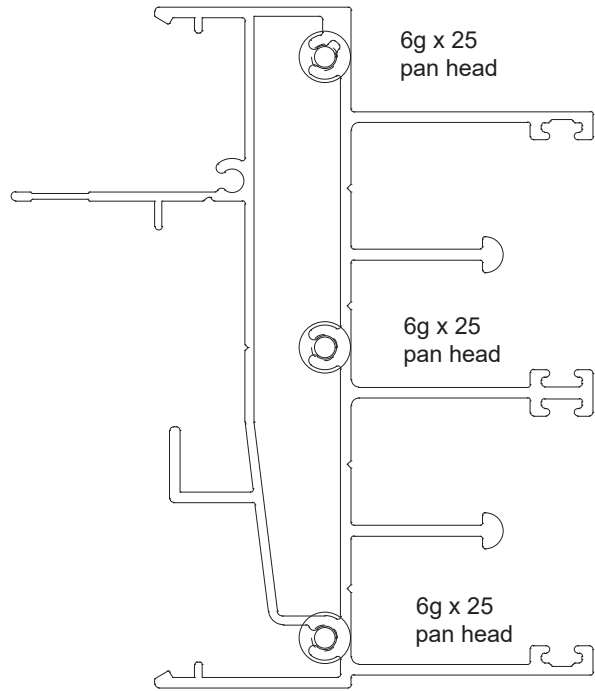

Comet Sliding Window

FRAME HEAD	
Part no.	Length
CSW1	6000

SILL	
Part no.	Length
CSW2	6000

JAMB	
Part no.	Length
CSW3	6200

TRANSOM	
Part no.	Length
CSW5	6000

TOP/BOTTOM RAIL	
Part no.	Length
CSW8	6000

LOCK STILE	
Part no.	Length
CSW6	6000

INTERLOCK STILE	
Part no.	Length
CSW7	6000

MULLION	
Part no.	Length
CSW4	6000

Comet Sliding Window

6g x 20
CSK

DOUBLE GLAZING ADAPTER	
Part no.	Length
CSW17	6000

Zeus Sliding Window

HEAD	
Part no.	Length
DGS86	6000

SILL/TRANSOM	
Part no.	Length
DGS85	6000

JAMB	
Part no.	Length
DGS90	6000

Zeus Sliding Window

LOW-LITE MULLION	
Part no.	Length
DGS71	6000

SINGLE GLAZED RAIL	
Part no.	Length
CSD4	6500

SINGLE GLAZED LOCK STILE	
Part no.	Length
DGS92	6000

SINGLE GLAZED LOCK STILE	
Part no.	Length
CSD5	4900 / 6500

SINGLE GLAZED INTERLOCK STILE	
Part no.	Length
CSD6	4900 / 6500

SINGLE GLAZED 4 PANEL ADAPTER	
Part no.	Length
STK7	6500

DOUBLE GLAZED RAIL	
Part no.	Length
DGS81	6500