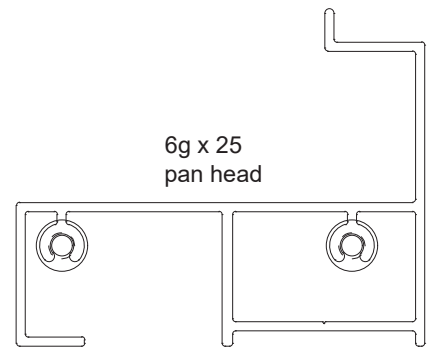

Titan Awning/Casement Window

DOUBLE GLAZED SASH	
Part no.	Length
F62	6000

DOUBLE GLAZED HOOK SASH	
Part no.	Length
F63	6000

70MM VISTA SASH	
Part no.	Length
F70	6200

70MM VISTA HOOK SASH	
Part no.	Length
F73	6200

AW1

CHAIN WINDER ADAPTER	
Part no.	Length
F96	6000

Ultramax Plus Awning/Casement

SASH	
Part no.	Length
ULT-S402	6500

Comet Sliding Door

HEAD	
Part no.	Length
CSD1	6500

SILL	
Part no.	Length
CSD9	6500

HIGH PERFORMANCE SILL	
Part no.	Length
HPS95	6500