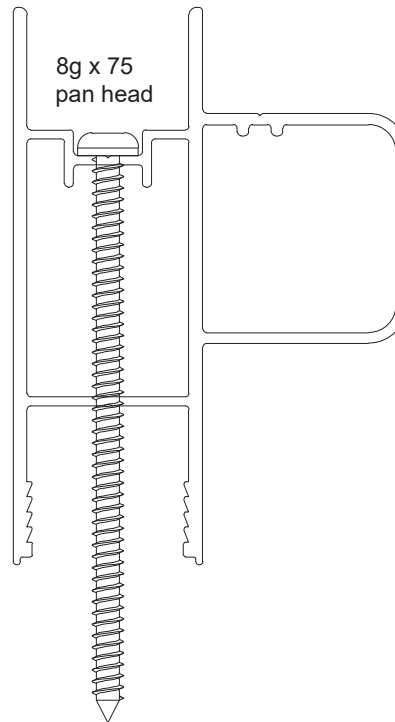

Comet Sliding Window

FRAME HEAD	
Part no.	Length
CSW1	6000

SILL	
Part no.	Length
CSW2	6000

JAMB	
Part no.	Length
CSW3	6200

TRANSOM	
Part no.	Length
CSW5	6000

TOP/BOTTOM RAIL	
Part no.	Length
CSW8	6000

LOCK STILE	
Part no.	Length
CSW6	6000

SINGLE GLAZED LOCK STILE	
Part no.	Length
CSD5	4900 / 6500

SINGLE GLAZED INTERLOCK STILE	
Part no.	Length
CSD6	4900 / 6500

SINGLE GLAZED 4 PANEL ADAPTER	
Part no.	Length
STK7	6500

DOUBLE GLAZED RAIL	
Part no.	Length
DGS81	6500

DOUBLE GLAZED LOCK STILE	
Part no.	Length
DGS98	6500

DOUBLE GLAZED LOCK STILE	
Part no.	Length
DGS96	4900 / 6500

DOUBLE GLAZED INTERLOCK	
Part no.	Length
DGS97	4900 / 6500

DOUBLE GLAZED 4 PANEL ADAPTER	
Part no.	Length
DGS82	6500