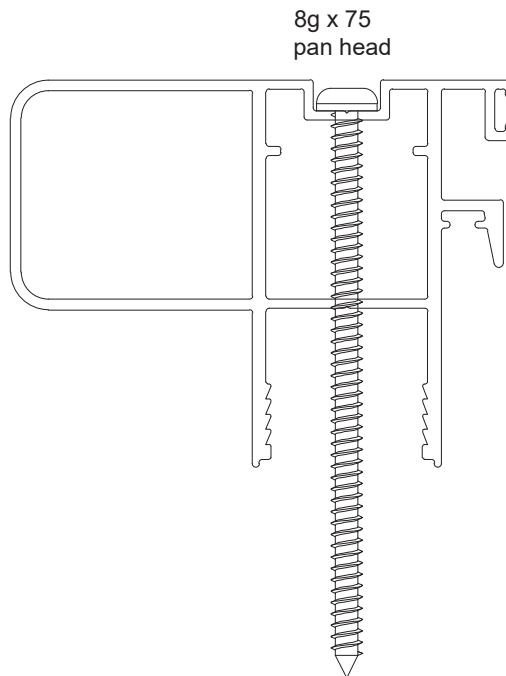

JAMB	
Part no.	Length
CSD3	4900 / 6500

8g x 75
pan head

SINGLE GLAZED LOCK STILE	
Part no.	Length
CSD5	4900 / 6500

8g x 75
pan head

SINGLE GLAZED INTERLOCK STILE	
Part no.	Length
CSD6	4900 / 6500

SINGLE GLAZED RAIL	
Part no.	Length
CSD4	6500

8g x 75
pan head

SINGLE GLAZED INTERLOCK	
Part no.	Length
STK4	4900 / 6500

8g x 75
pan head

SINGLE GLAZED 3 PANEL ADAPTER	
Part no.	Length
STK10	2700

Comet Sliding Door

SINGLE GLAZED 4 PANEL ADAPTER	
Part no.	Length
STK7	6500

DOUBLE GLAZED LOCK STILE	
Part no.	Length
DGS96	4900 / 6500

DOUBLE GLAZED RAIL	
Part no.	Length
DGS81	6500

DOUBLE GLAZED INTERLOCK	
Part no.	Length
DGS97	4900 / 6500

DOUBLE GLAZED INTERLOCK	
Part no.	Length
DGS80	4900 / 6500