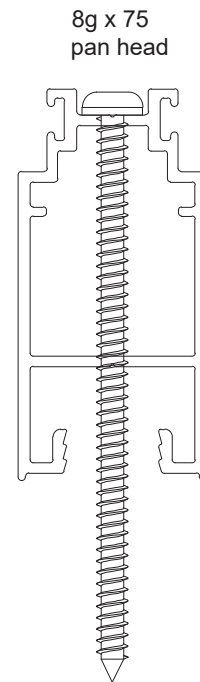

Comet Sliding Window

FRAME HEAD	
Part no.	Length
CSW1	6000

SILL	
Part no.	Length
CSW2	6000

JAMB	
Part no.	Length
CSW3	6200

TRANSOM	
Part no.	Length
CSW5	6000

TOP/BOTTOM RAIL	
Part no.	Length
CSW8	6000

LOCK STILE	
Part no.	Length
CSW6	6000

DOUBLE GLAZED LOCK STILE	
Part no.	Length
DGS98	6500

DOUBLE GLAZED LOCK STILE	
Part no.	Length
DGS96	4900 / 6500

DOUBLE GLAZED INTERLOCK	
Part no.	Length
DGS97	4900 / 6500

DOUBLE GLAZED 4 PANEL ADAPTER	
Part no.	Length
DGS82	6500

Zeus Sliding Window

SILL ADAPTER	
Part no.	Length
DGS72	6000

CORNER ADAPTER MALE	
Part no.	Length
STK8	2700

CORNER ADAPTER FEMALE	
Part no.	Length
STK9	2700

Ultramax Sliding Window

SILL	
Part no.	Length
DF409	6500

FRAME	
Part no.	Length
DF400	6500

Ultramax Sliding Window

SINGLE GLAZED RAIL	
Part no.	Length
CSD4	6500

SINGLE GLAZED LOCK STILE	
Part no.	Length
DGS92	6000

SINGLE GLAZED LOCK STILE	
Part no.	Length
CSD5	4900 / 6500