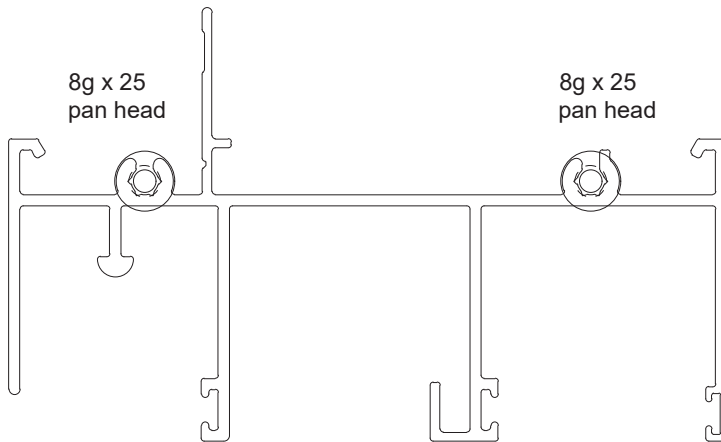

Titan Awning/Casement Window

DOUBLE GLAZED SASH	
Part no.	Length
F62	6000

DOUBLE GLAZED HOOK SASH	
Part no.	Length
F63	6000

70MM VISTA SASH	
Part no.	Length
F70	6200

70MM VISTA HOOK SASH	
Part no.	Length
F73	6200

AW1

CHAIN WINDER ADAPTER	
Part no.	Length
F96	6000

Ultramax Plus Awning/Casement

SASH	
Part no.	Length
ULT-S402	6500

Comet Sliding Door

HEAD	
Part no.	Length
CSD1	6500

SILL	
Part no.	Length
CSD9	6500

HIGH PERFORMANCE SILL	
Part no.	Length
HPS95	6500

JAMB	
Part no.	Length
CSD3	4900 / 6500

8g x 75
pan head

SINGLE GLAZED LOCK STILE	
Part no.	Length
CSD5	4900 / 6500

8g x 75
pan head

SINGLE GLAZED INTERLOCK STILE	
Part no.	Length
CSD6	4900 / 6500

SINGLE GLAZED RAIL	
Part no.	Length
CSD4	6500