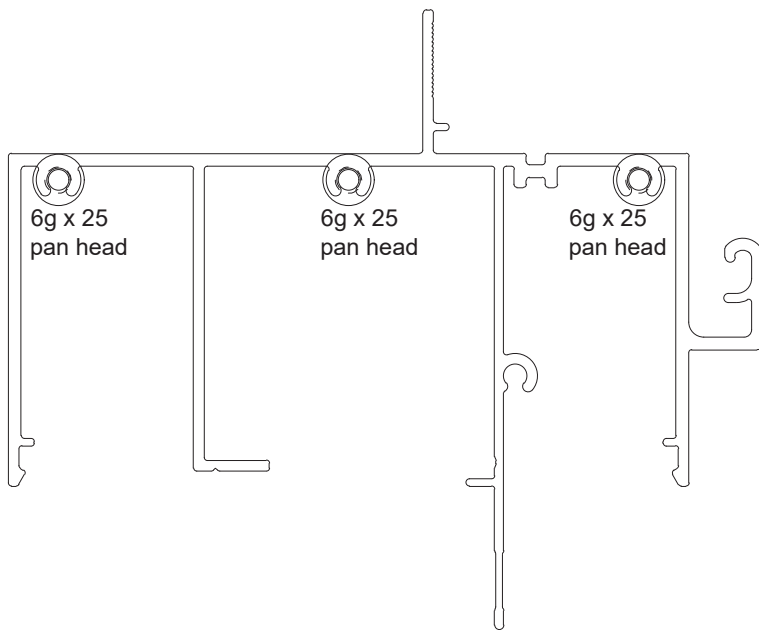

SINGLE GLAZED HOOK SASH	
Part no.	Length
F59	6000

DOUBLE GLAZED SASH	
Part no.	Length
F62	6000

DOUBLE GLAZED HOOK SASH	
Part no.	Length
F63	6000

70MM VISTA SASH	
Part no.	Length
F70	6200

70MM VISTA HOOK SASH	
Part no.	Length
F73	6200

Apollo Awning/Casement Window

CHAIN WINDER ADAPTER	
Part no.	Length
F96	6000

**AW1
AWNING
WEDGE**

FRAME	
Part no.	Length
F100	6500

FLAT FILLER	
Part no.	Length
F101	6000

Titan Awning/Casement Window

FRAME	
Part no.	Length
F91	6000

HOOK HEAD	
Part no.	Length
F82	6000

Titan Awning/Casement Window

BOX TRANSOM	
Part no.	Length
F95	6000

ADAPTER	
Part no.	Length
F93	6000

SINGLE GLAZED SASH	
Part no.	Length
F53	6000

SINGLE GLAZED HOOK SASH	
Part no.	Length
F59	6000