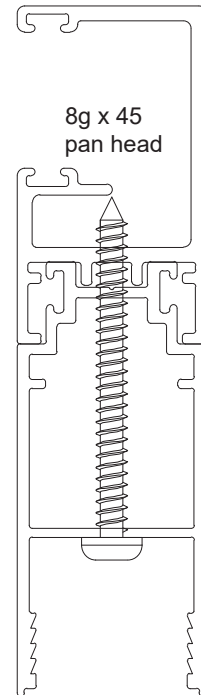

Comet Sliding Window

FRAME HEAD	
Part no.	Length
CSW1	6000

SILL	
Part no.	Length
CSW2	6000

JAMB	
Part no.	Length
CSW3	6200

TRANSOM	
Part no.	Length
CSW5	6000

TOP/BOTTOM RAIL	
Part no.	Length
CSW8	6000

LOCK STILE	
Part no.	Length
CSW6	6000

8g x 50
pan head

DOUBLE GLAZED LOCK STILE	
Part no.	Length
DGS98	6500

8g x 75
pan head

DOUBLE GLAZED LOCK STILE	
Part no.	Length
DGS96	4900 / 6500

8g x 75
pan head

DOUBLE GLAZED INTERLOCK	
Part no.	Length
DGS97	4900 / 6500

8g x 75
pan head

DOUBLE GLAZED 4 PANEL ADAPTER	
Part no.	Length
DGS82	6500

CORNER ADAPTER MALE	
Part no.	Length
STK8	2700

CORNER ADAPTER FEMALE	
Part no.	Length
STK9	2700

73 STST 4-3 Rivet

PLANT-ON INTERLOCK ADAPTER	
Part no.	Length
DGS89	6000

Comet Awning Window

FRAME	
Part no.	Length
F50	6000

HOOK HEAD	
Part no.	Length
F58	6000

TRANSOM	
Part no.	Length
F51	6000

ADAPTER	
Part no.	Length
F52	6000

SINGLE GLAZED SASH	
Part no.	Length
F53	6000

Comet Awning Window