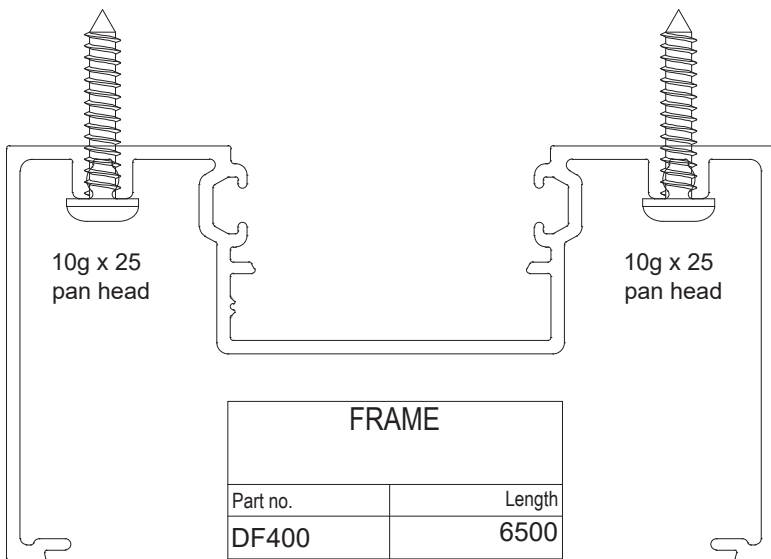

AW1

CHAIN WINDER ADAPTER	
Part no.	Length
F96	6000

Ultramax Plus Awning/Casement

SASH	
Part no.	Length
ULT-S402	6500

Comet Sliding Door

HEAD	
Part no.	Length
CSD1	6500

SILL	
Part no.	Length
CSD9	6500

HIGH PERFORMANCE SILL	
Part no.	Length
HPS95	6500

JAMB	
Part no.	Length
CSD3	4900 / 6500

8g x 75
pan head

SINGLE GLAZED LOCK STILE	
Part no.	Length
CSD5	4900 / 6500

8g x 75
pan head

SINGLE GLAZED INTERLOCK STILE	
Part no.	Length
CSD6	4900 / 6500

SINGLE GLAZED RAIL	
Part no.	Length
CSD4	6500