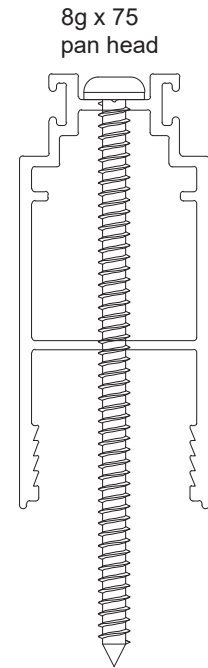

Comet Sliding Window

FRAME HEAD	
Part no.	Length
CSW1	6000

SILL	
Part no.	Length
CSW2	6000

JAMB	
Part no.	Length
CSW3	6200

TRANSOM	
Part no.	Length
CSW5	6000

TOP/BOTTOM RAIL	
Part no.	Length
CSW8	6000

LOCK STILE	
Part no.	Length
CSW6	6000

FRAME	
Part no.	Length
DF400	6500

Ultramax Sliding Window

SINGLE GLAZED RAIL	
Part no.	Length
CSD4	6500

SINGLE GLAZED LOCK STILE	
Part no.	Length
DGS92	6000

SINGLE GLAZED LOCK STILE	
Part no.	Length
CSD5	4900 / 6500

SINGLE GLAZED INTERLOCK STILE	
Part no.	Length
CSD6	4900 / 6500

SINGLE GLAZED 4 PANEL ADAPTER	
Part no.	Length
STK7	6500

Ultramax Sliding Window

8g x 75
pan head

DOUBLE GLAZED RAIL	
Part no.	Length
DGS81	6500

8g x 50
pan head

DOUBLE GLAZED LOCK STILE	
Part no.	Length
DGS98	6500

8g x 75
pan head

DOUBLE GLAZED LOCK STILE	
Part no.	Length
DGS96	4900 / 6500

8g x 75
pan head

DOUBLE GLAZED INTERLOCK	
Part no.	Length
DGS97	4900 / 6500