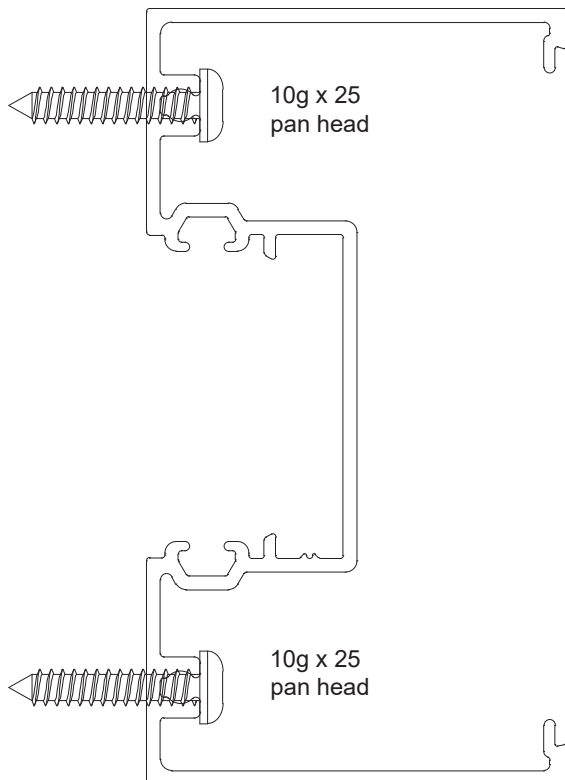

Zeus Sliding Window

SILL ADAPTER	
Part no.	Length
DGS72	6000

CORNER ADAPTER MALE	
Part no.	Length
STK8	2700

CORNER ADAPTER FEMALE	
Part no.	Length
STK9	2700

Ultramax Sliding Window

SILL	
Part no.	Length
DF409	6500

FRAME	
Part no.	Length
DF400	6500

Ultramax Sliding Window

SINGLE GLAZED RAIL	
Part no.	Length
CSD4	6500

SINGLE GLAZED LOCK STILE	
Part no.	Length
DGS92	6000

SINGLE GLAZED LOCK STILE	
Part no.	Length
CSD5	4900 / 6500