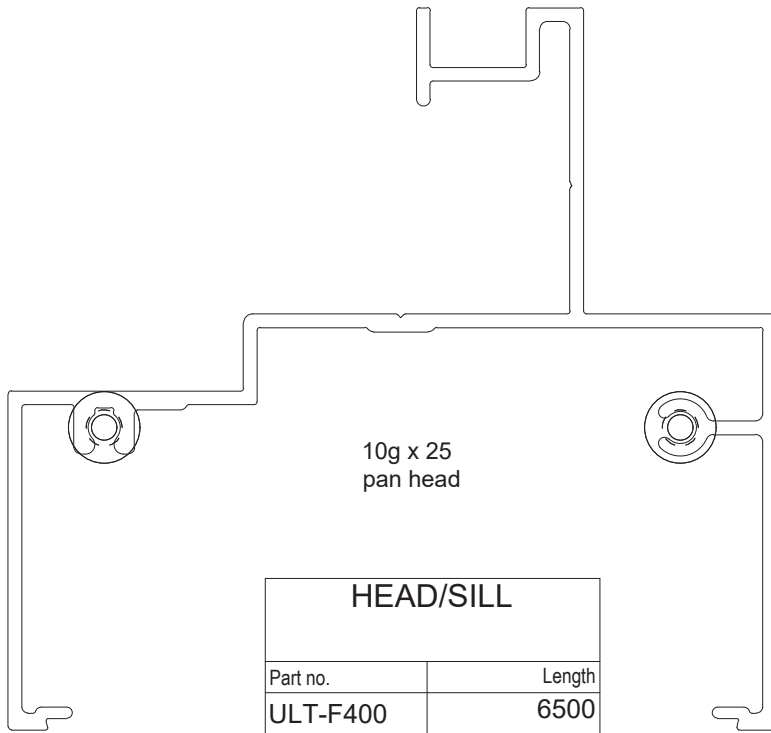

Ultramax Plus Awning/Casement

SASH	
Part no.	Length
ULT-S402	6500