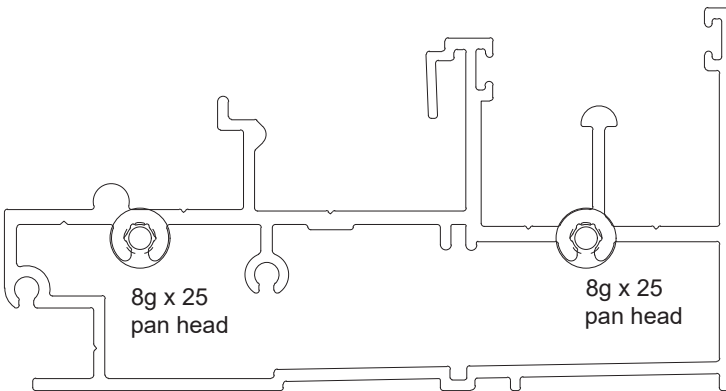

Titan Awning/Casement Window

DOUBLE GLAZED SASH	
Part no.	Length
F62	6000

DOUBLE GLAZED HOOK SASH	
Part no.	Length
F63	6000

70MM VISTA SASH	
Part no.	Length
F70	6200

70MM VISTA HOOK SASH	
Part no.	Length
F73	6200

AW1

CHAIN WINDER ADAPTER	
Part no.	Length
F96	6000

Ultramax Plus Awning/Casement

SASH	
Part no.	Length
ULT-S402	6500

Comet Sliding Door

HEAD	
Part no.	Length
CSD1	6500

SILL	
Part no.	Length
CSD9	6500

HIGH PERFORMANCE SILL	
Part no.	Length
HPS95	6500

JAMB	
Part no.	Length
CSD3	4900 / 6500

8g x 75
pan head

SINGLE GLAZED LOCK STILE	
Part no.	Length
CSD5	4900 / 6500

8g x 75
pan head

SINGLE GLAZED INTERLOCK STILE	
Part no.	Length
CSD6	4900 / 6500

SINGLE GLAZED RAIL	
Part no.	Length
CSD4	6500