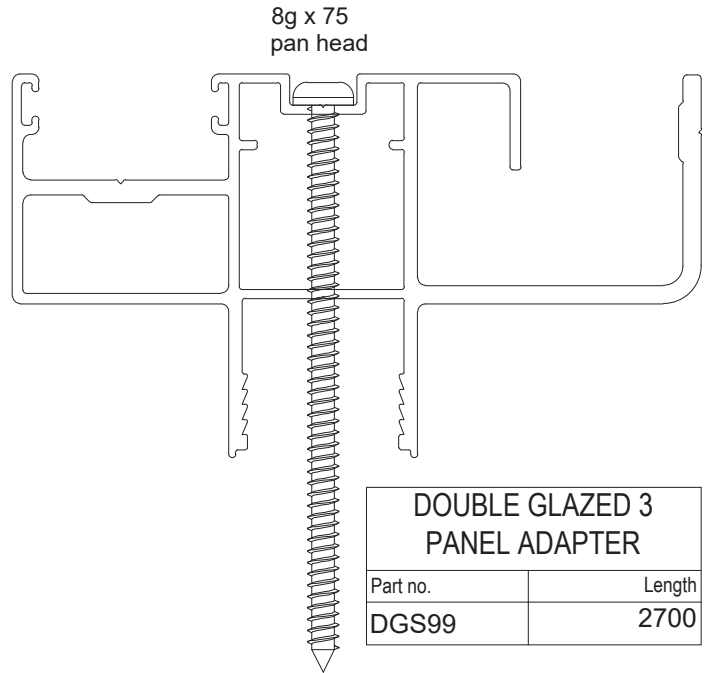

DOUBLE GLAZED LOCK STILE	
Part no.	Length
DGS96	4900 / 6500

DOUBLE GLAZED RAIL	
Part no.	Length
DGS81	6500

DOUBLE GLAZED INTERLOCK	
Part no.	Length
DGS97	4900 / 6500

DOUBLE GLAZED INTERLOCK	
Part no.	Length
DGS80	4900 / 6500

DOUBLE GLAZED 4 PANEL ADAPTER	
Part no.	Length
DGS82	6500

Comet Sliding Door

8g x 75
pan head

8g x 75
pan head

DOUBLE GLAZED 3 PANEL ADAPTER	
Part no.	Length
DGS99	2700

ULTRA HEAVY DUTY 4 PANEL STILE ADAPTER	
Part no.	Length
DGS101	4900