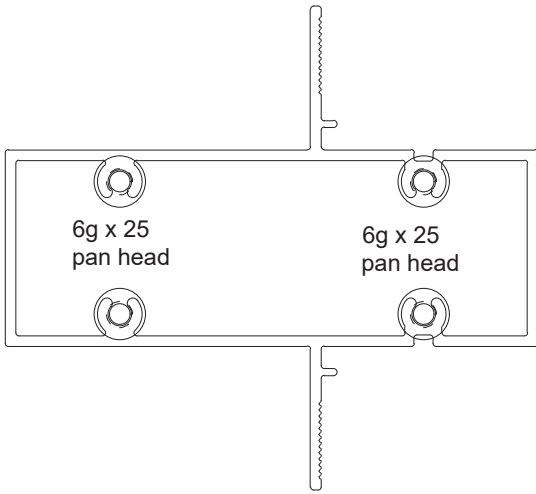

Comet Sliding Window

FRAME HEAD	
Part no.	Length
CSW1	6000

SILL	
Part no.	Length
CSW2	6000

JAMB	
Part no.	Length
CSW3	6200

TRANSOM	
Part no.	Length
CSW5	6000

TOP/BOTTOM RAIL	
Part no.	Length
CSW8	6000

LOCK STILE	
Part no.	Length
CSW6	6000

INTERLOCK STILE	
Part no.	Length
CSW7	6000

MULLION	
Part no.	Length
CSW4	6000

Comet Sliding Window

6g x 20
CSK

DOUBLE GLAZING ADAPTER	
Part no.	Length
CSW17	6000

Zeus Sliding Window

HEAD	
Part no.	Length
DGS86	6000

SILL/TRANSOM	
Part no.	Length
DGS85	6000

JAMB	
Part no.	Length
DGS90	6000

Zeus Sliding Window

LOW-LITE MULLION	
Part no.	Length
DGS71	6000

SINGLE GLAZED RAIL	
Part no.	Length
CSD4	6500

SINGLE GLAZED LOCK STILE	
Part no.	Length
DGS92	6000