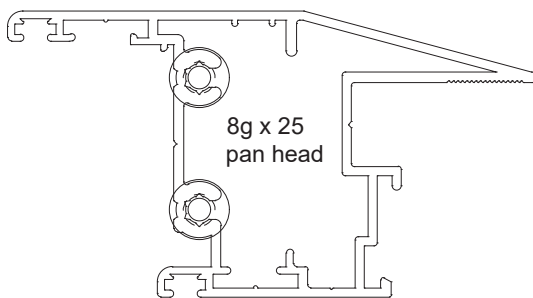

SINGLE GLAZED HOOK SASH	
Part no.	Length
F59	6000

DOUBLE GLAZED SASH	
Part no.	Length
F62	6000

DOUBLE GLAZED HOOK SASH	
Part no.	Length
F63	6000

**AW1
AWNING
WEDGE**

CHAIN WINDER ADAPTER	
Part no.	Length
F57	5400

Apollo Awning/Casement Window

FRAME	
Part no.	Length
F90	6000

HOOK HEAD	
Part no.	Length
F99	6000

BOX TRANSOM	
Part no.	Length
F94	6000

Apollo Awning/Casement Window

ADAPTER	
Part no.	Length
F93	6000

SINGLE GLAZED SASH	
Part no.	Length
F53	6000

SINGLE GLAZED HOOK SASH	
Part no.	Length
F59	6000

DOUBLE GLAZED SASH	
Part no.	Length
F62	6000

DOUBLE GLAZED HOOK SASH	
Part no.	Length
F63	6000

70MM VISTA SASH	
Part no.	Length
F70	6200

70MM VISTA HOOK SASH	
Part no.	Length
F73	6200