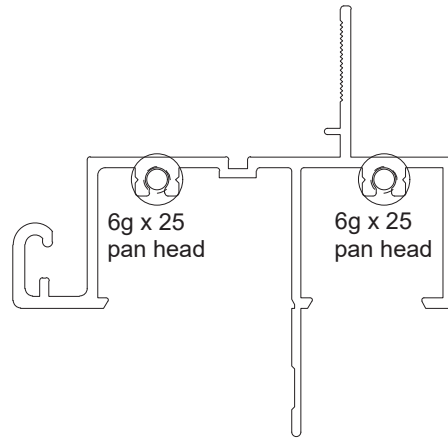

8g x 50
pan head

DOUBLE GLAZED LOCK STILE	
Part no.	Length
DGS98	6500

8g x 75
pan head

DOUBLE GLAZED LOCK STILE	
Part no.	Length
DGS96	4900 / 6500

8g x 75
pan head

DOUBLE GLAZED INTERLOCK	
Part no.	Length
DGS97	4900 / 6500

8g x 75
pan head

DOUBLE GLAZED 4 PANEL ADAPTER	
Part no.	Length
DGS82	6500

CORNER ADAPTER MALE	
Part no.	Length
STK8	2700

CORNER ADAPTER FEMALE	
Part no.	Length
STK9	2700

73 STST 4-3 Rivet

PLANT-ON INTERLOCK ADAPTER	
Part no.	Length
DGS89	6000

Comet Awning Window

FRAME	
Part no.	Length
F50	6000

HOOK HEAD	
Part no.	Length
F58	6000

TRANSOM	
Part no.	Length
F51	6000

ADAPTER	
Part no.	Length
F52	6000

SINGLE GLAZED SASH	
Part no.	Length
F53	6000

Comet Awning Window