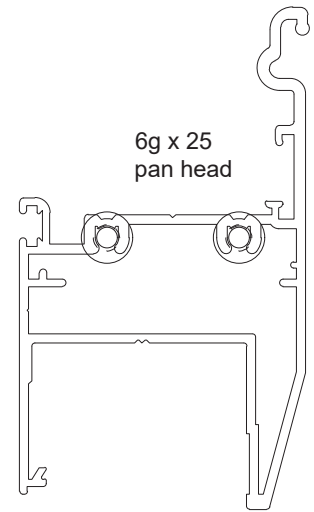

8g x 75
pan head

DOUBLE GLAZED 4 PANEL ADAPTER	
Part no.	Length
DGS82	6500

CORNER ADAPTER MALE	
Part no.	Length
STK8	2700

CORNER ADAPTER FEMALE	
Part no.	Length
STK9	2700

73 STST 4-3 Rivet

PLANT-ON INTERLOCK ADAPTER	
Part no.	Length
DGS89	6000

Comet Awning Window

FRAME	
Part no.	Length
F50	6000

HOOK HEAD	
Part no.	Length
F58	6000

TRANSOM	
Part no.	Length
F51	6000

ADAPTER	
Part no.	Length
F52	6000

SINGLE GLAZED SASH	
Part no.	Length
F53	6000

Comet Awning Window

SINGLE GLAZED HOOK SASH	
Part no.	Length
F59	6000

DOUBLE GLAZED SASH	
Part no.	Length
F62	6000

DOUBLE GLAZED HOOK SASH	
Part no.	Length
F63	6000

**AW1
AWNING
WEDGE**

CHAIN WINDER ADAPTER	
Part no.	Length
F57	5400

Apollo Awning/Casement Window

FRAME	
Part no.	Length
F90	6000

HOOK HEAD	
Part no.	Length
F99	6000

BOX TRANSOM	
Part no.	Length
F94	6000

Apollo Awning/Casement Window

ADAPTER	
Part no.	Length
F93	6000

SINGLE GLAZED SASH	
Part no.	Length
F53	6000