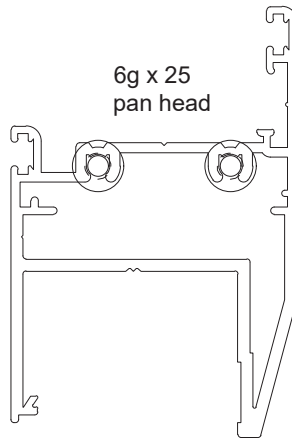

8g x 75
pan head

DOUBLE GLAZED 4 PANEL ADAPTER	
Part no.	Length
DGS82	6500

CORNER ADAPTER MALE	
Part no.	Length
STK8	2700

CORNER ADAPTER FEMALE	
Part no.	Length
STK9	2700

73 STST 4-3 Rivet

PLANT-ON INTERLOCK ADAPTER	
Part no.	Length
DGS89	6000

Comet Awning Window

FRAME	
Part no.	Length
F50	6000

HOOK HEAD	
Part no.	Length
F58	6000

TRANSOM	
Part no.	Length
F51	6000

ADAPTER	
Part no.	Length
F52	6000

SINGLE GLAZED SASH	
Part no.	Length
F53	6000

Comet Awning Window

SINGLE GLAZED HOOK SASH	
Part no.	Length
F59	6000

DOUBLE GLAZED SASH	
Part no.	Length
F62	6000

DOUBLE GLAZED HOOK SASH	
Part no.	Length
F63	6000

**AW1
AWNING
WEDGE**

CHAIN WINDER ADAPTER	
Part no.	Length
F57	5400

Apollo Awning/Casement Window

FRAME	
Part no.	Length
F90	6000

HOOK HEAD	
Part no.	Length
F99	6000

BOX TRANSOM	
Part no.	Length
F94	6000

Apollo Awning/Casement Window

ADAPTER	
Part no.	Length
F93	6000

SINGLE GLAZED SASH	
Part no.	Length
F53	6000