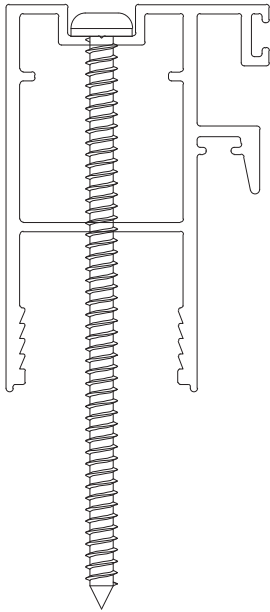

Comet Stacker Door

8g x 75
pan head

DOUBLE GLAZED INTERLOCK	
Part no.	Length
DGS97	4900 / 6500

8g x 75
pan head