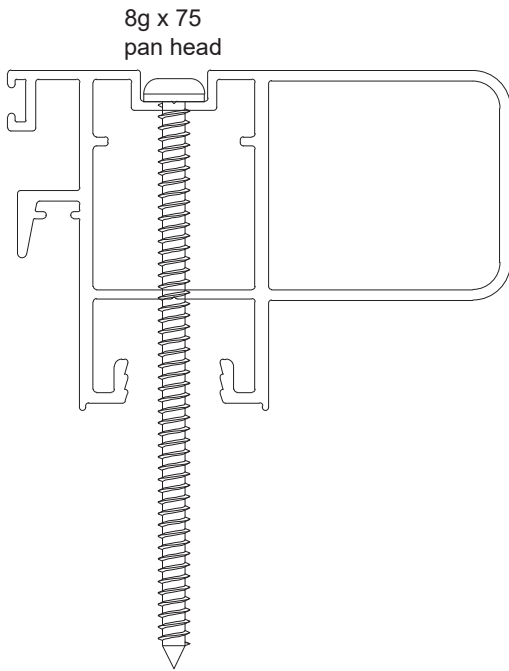

Comet Sliding Window

FRAME HEAD	
Part no.	Length
CSW1	6000

SILL	
Part no.	Length
CSW2	6000

JAMB	
Part no.	Length
CSW3	6200

TRANSOM	
Part no.	Length
CSW5	6000

TOP/BOTTOM RAIL	
Part no.	Length
CSW8	6000

LOCK STILE	
Part no.	Length
CSW6	6000

HEAD	
Part no.	Length
STK1	6500

SILL	
Part no.	Length
STK2	6500

JAMB	
Part no.	Length
STK3	4900 / 6500

Comet Stacker Door

FLYDOOR SILL	
Part no.	Length
STK6	6500

FLYDOOR JAMB / HEAD	
Part no.	Length
STK5	6500

SINGLE GLAZED LOCK STILE	
Part no.	Length
CSD5	4900 / 6500

SINGLE GLAZED INTERLOCK STILE	
Part no.	Length
CSD6	4900 / 6500

SINGLE GLAZED RAIL	
Part no.	Length
CSD4	6500

Comet Stacker Door

SINGLE GLAZED INTERLOCK	
Part no.	Length
STK4	4900 / 6500

SINGLE GLAZED 3 PANEL ADAPTER	
Part no.	Length
STK10	2700

SINGLE GLAZED 4 PANEL ADAPTER	
Part no.	Length
STK7	6500

DOUBLE GLAZED LOCK STILE	
Part no.	Length
DGS96	4900 / 6500

DOUBLE GLAZED RAIL	
Part no.	Length
DGS81	6500