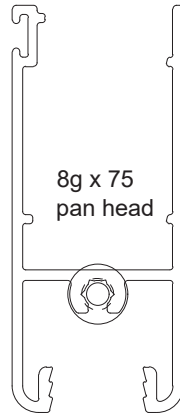

Comet Sliding Window

FRAME HEAD	
Part no.	Length
CSW1	6000

SILL	
Part no.	Length
CSW2	6000

JAMB	
Part no.	Length
CSW3	6200

TRANSOM	
Part no.	Length
CSW5	6000

TOP/BOTTOM RAIL	
Part no.	Length
CSW8	6000

LOCK STILE	
Part no.	Length
CSW6	6000

INTERLOCK STILE	
Part no.	Length
CSW7	6000

MULLION	
Part no.	Length
CSW4	6000

Comet Sliding Window

6g x 20
CSK

DOUBLE GLAZING ADAPTER	
Part no.	Length
CSW17	6000

Zeus Sliding Window

HEAD	
Part no.	Length
DGS86	6000

SILL/TRANSOM	
Part no.	Length
DGS85	6000

JAMB	
Part no.	Length
DGS90	6000

Zeus Sliding Window

LOW-LITE MULLION	
Part no.	Length
DGS71	6000

SINGLE GLAZED RAIL	
Part no.	Length
CSD4	6500

SINGLE GLAZED LOCK STILE	
Part no.	Length
DGS92	6000

SINGLE GLAZED LOCK STILE	
Part no.	Length
CSD5	4900 / 6500

SINGLE GLAZED INTERLOCK STILE	
Part no.	Length
CSD6	4900 / 6500

SINGLE GLAZED 4 PANEL ADAPTER	
Part no.	Length
STK7	6500

DOUBLE GLAZED RAIL	
Part no.	Length
DGS81	6500