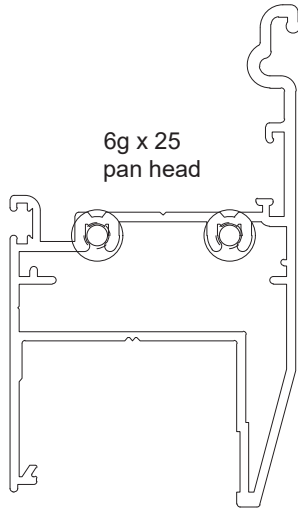

SINGLE GLAZED HOOK SASH	
Part no.	Length
F59	6000

DOUBLE GLAZED SASH	
Part no.	Length
F62	6000

DOUBLE GLAZED HOOK SASH	
Part no.	Length
F63	6000

70MM VISTA SASH	
Part no.	Length
F70	6200

70MM VISTA HOOK SASH	
Part no.	Length
F73	6200

Apollo Awning/Casement Window

CHAIN WINDER ADAPTER	
Part no.	Length
F96	6000

**AW1
AWNING
WEDGE**

FRAME	
Part no.	Length
F100	6500

FLAT FILLER	
Part no.	Length
F101	6000

Titan Awning/Casement Window

FRAME	
Part no.	Length
F91	6000

HOOK HEAD	
Part no.	Length
F82	6000

Titan Awning/Casement Window

BOX TRANSOM	
Part no.	Length
F95	6000

ADAPTER	
Part no.	Length
F93	6000

SINGLE GLAZED SASH	
Part no.	Length
F53	6000

SINGLE GLAZED HOOK SASH	
Part no.	Length
F59	6000

Titan Awning/Casement Window

DOUBLE GLAZED SASH	
Part no.	Length
F62	6000

DOUBLE GLAZED HOOK SASH	
Part no.	Length
F63	6000

70MM VISTA SASH	
Part no.	Length
F70	6200

70MM VISTA HOOK SASH	
Part no.	Length
F73	6200