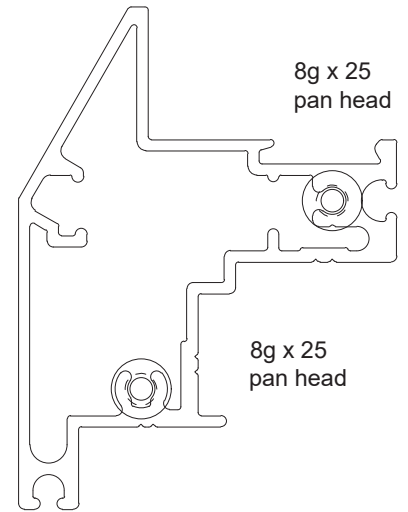

Apollo Awning/Casement Window

CHAIN WINDER ADAPTER	
Part no.	Length
F96	6000

**AW1
AWNING
WEDGE**

FRAME	
Part no.	Length
F100	6500

FLAT FILLER	
Part no.	Length
F101	6000

Titan Awning/Casement Window

FRAME	
Part no.	Length
F91	6000

HOOK HEAD	
Part no.	Length
F82	6000

Titan Awning/Casement Window

BOX TRANSOM	
Part no.	Length
F95	6000

ADAPTER	
Part no.	Length
F93	6000

SINGLE GLAZED SASH	
Part no.	Length
F53	6000

SINGLE GLAZED HOOK SASH	
Part no.	Length
F59	6000

Titan Awning/Casement Window

DOUBLE GLAZED SASH	
Part no.	Length
F62	6000

DOUBLE GLAZED HOOK SASH	
Part no.	Length
F63	6000

70MM VISTA SASH	
Part no.	Length
F70	6200

70MM VISTA HOOK SASH	
Part no.	Length
F73	6200

AW1

CHAIN WINDER ADAPTER	
Part no.	Length
F96	6000

Ultramax Plus Awning/Casement

SASH	
Part no.	Length
ULT-S402	6500

Comet Sliding Door

HEAD	
Part no.	Length
CSD1	6500

SILL	
Part no.	Length
CSD9	6500

HIGH PERFORMANCE SILL	
Part no.	Length
HPS95	6500