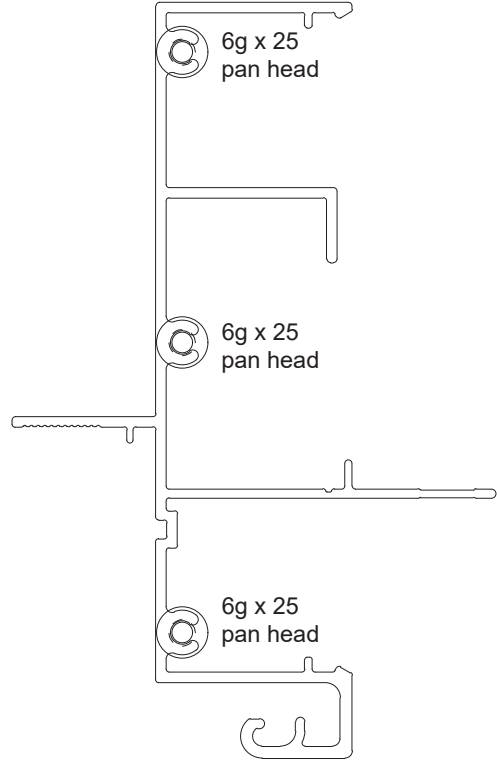

Comet Awning Window

FRAME	
Part no.	Length
F50	6000

HOOK HEAD	
Part no.	Length
F58	6000

TRANSOM	
Part no.	Length
F51	6000

ADAPTER	
Part no.	Length
F52	6000

SINGLE GLAZED SASH	
Part no.	Length
F53	6000

Comet Awning Window

SINGLE GLAZED HOOK SASH	
Part no.	Length
F59	6000

DOUBLE GLAZED SASH	
Part no.	Length
F62	6000

DOUBLE GLAZED HOOK SASH	
Part no.	Length
F63	6000

**AW1
AWNING
WEDGE**

CHAIN WINDER ADAPTER	
Part no.	Length
F57	5400

Apollo Awning/Casement Window

FRAME	
Part no.	Length
F90	6000

HOOK HEAD	
Part no.	Length
F99	6000

BOX TRANSOM	
Part no.	Length
F94	6000

Apollo Awning/Casement Window

ADAPTER	
Part no.	Length
F93	6000

SINGLE GLAZED SASH	
Part no.	Length
F53	6000