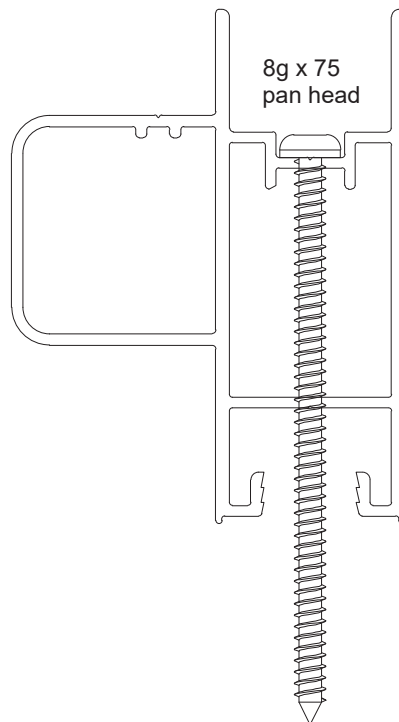

Comet Sliding Window

FRAME HEAD	
Part no.	Length
CSW1	6000

SILL	
Part no.	Length
CSW2	6000

JAMB	
Part no.	Length
CSW3	6200

TRANSOM	
Part no.	Length
CSW5	6000

TOP/BOTTOM RAIL	
Part no.	Length
CSW8	6000

LOCK STILE	
Part no.	Length
CSW6	6000

Zeus Sliding Window

SILL ADAPTER	
Part no.	Length
DGS72	6000

CORNER ADAPTER MALE	
Part no.	Length
STK8	2700

CORNER ADAPTER FEMALE	
Part no.	Length
STK9	2700

Ultramax Sliding Window

SILL	
Part no.	Length
DF409	6500

FRAME	
Part no.	Length
DF400	6500

Ultramax Sliding Window

SINGLE GLAZED RAIL	
Part no.	Length
CSD4	6500

SINGLE GLAZED LOCK STILE	
Part no.	Length
DGS92	6000

SINGLE GLAZED LOCK STILE	
Part no.	Length
CSD5	4900 / 6500

8g x 50
pan head

DOUBLE GLAZED LOCK STILE	
Part no.	Length
DGS98	6500

8g x 75
pan head

DOUBLE GLAZED LOCK STILE	
Part no.	Length
DGS96	4900 / 6500

8g x 75
pan head

DOUBLE GLAZED INTERLOCK	
Part no.	Length
DGS97	4900 / 6500