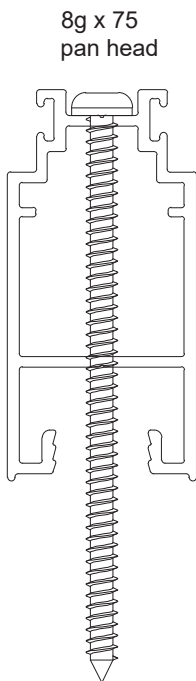

Comet Sliding Window

FRAME HEAD	
Part no.	Length
CSW1	6000

SILL	
Part no.	Length
CSW2	6000

JAMB	
Part no.	Length
CSW3	6200

TRANSOM	
Part no.	Length
CSW5	6000

TOP/BOTTOM RAIL	
Part no.	Length
CSW8	6000

LOCK STILE	
Part no.	Length
CSW6	6000

INTERLOCK STILE	
Part no.	Length
CSW7	6000

MULLION	
Part no.	Length
CSW4	6000

Comet Sliding Window

6g x 20
CSK

DOUBLE GLAZING ADAPTER	
Part no.	Length
CSW17	6000

Zeus Sliding Window

HEAD	
Part no.	Length
DGS86	6000

SILL/TRANSOM	
Part no.	Length
DGS85	6000

JAMB	
Part no.	Length
DGS90	6000

Zeus Sliding Window

LOW-LITE MULLION	
Part no.	Length
DGS71	6000

SINGLE GLAZED RAIL	
Part no.	Length
CSD4	6500

SINGLE GLAZED LOCK STILE	
Part no.	Length
DGS92	6000

SINGLE GLAZED LOCK STILE	
Part no.	Length
CSD5	4900 / 6500

SINGLE GLAZED INTERLOCK STILE	
Part no.	Length
CSD6	4900 / 6500

SINGLE GLAZED 4 PANEL ADAPTER	
Part no.	Length
STK7	6500

DOUBLE GLAZED RAIL	
Part no.	Length
DGS81	6500