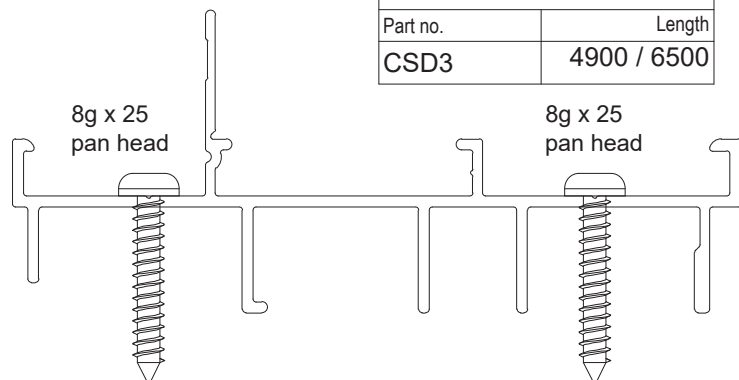

Titan Awning/Casement Window

DOUBLE GLAZED SASH	
Part no.	Length
F62	6000

DOUBLE GLAZED HOOK SASH	
Part no.	Length
F63	6000

70MM VISTA SASH	
Part no.	Length
F70	6200

70MM VISTA HOOK SASH	
Part no.	Length
F73	6200

AW1

CHAIN WINDER ADAPTER	
Part no.	Length
F96	6000

Ultramax Plus Awning/Casement

SASH	
Part no.	Length
ULT-S402	6500

Comet Sliding Door

HEAD	
Part no.	Length
CSD1	6500

SILL	
Part no.	Length
CSD9	6500

HIGH PERFORMANCE SILL	
Part no.	Length
HPS95	6500

JAMB	
Part no.	Length
CSD3	4900 / 6500

8g x 75
pan head

SINGLE GLAZED LOCK STILE	
Part no.	Length
CSD5	4900 / 6500

8g x 75
pan head

SINGLE GLAZED INTERLOCK STILE	
Part no.	Length
CSD6	4900 / 6500

SINGLE GLAZED RAIL	
Part no.	Length
CSD4	6500