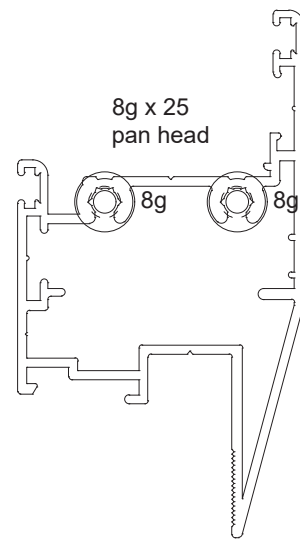

SINGLE GLAZED HOOK SASH	
Part no.	Length
F59	6000

DOUBLE GLAZED SASH	
Part no.	Length
F62	6000

DOUBLE GLAZED HOOK SASH	
Part no.	Length
F63	6000

70MM VISTA SASH	
Part no.	Length
F70	6200

70MM VISTA HOOK SASH	
Part no.	Length
F73	6200

Apollo Awning/Casement Window

CHAIN WINDER ADAPTER	
Part no.	Length
F96	6000

**AW1
AWNING
WEDGE**

FRAME	
Part no.	Length
F100	6500

FLAT FILLER	
Part no.	Length
F101	6000

Titan Awning/Casement Window

FRAME	
Part no.	Length
F91	6000

HOOK HEAD	
Part no.	Length
F82	6000

Titan Awning/Casement Window

BOX TRANSOM	
Part no.	Length
F95	6000

ADAPTER	
Part no.	Length
F93	6000

SINGLE GLAZED SASH	
Part no.	Length
F53	6000

SINGLE GLAZED HOOK SASH	
Part no.	Length
F59	6000

Titan Awning/Casement Window

DOUBLE GLAZED SASH	
Part no.	Length
F62	6000

DOUBLE GLAZED HOOK SASH	
Part no.	Length
F63	6000

70MM VISTA SASH	
Part no.	Length
F70	6200

70MM VISTA HOOK SASH	
Part no.	Length
F73	6200