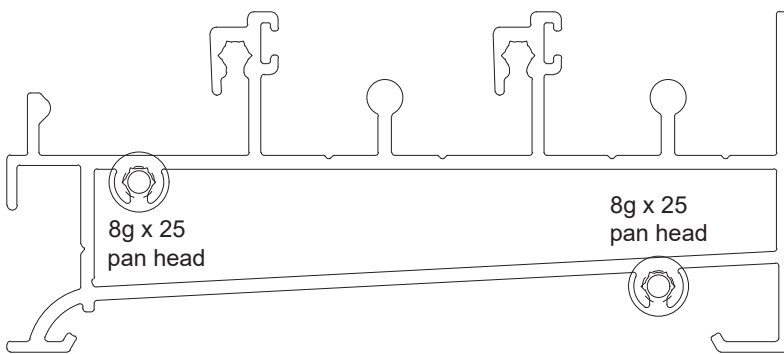

SILL	
Part no.	Length
STK2	6500