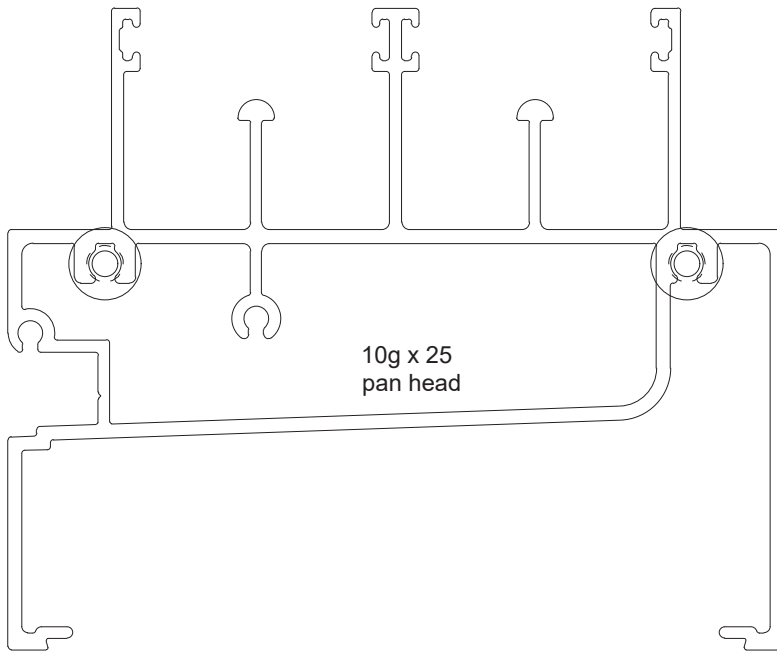

Zeus Sliding Window

SILL ADAPTER	
Part no.	Length
DGS72	6000

CORNER ADAPTER MALE	
Part no.	Length
STK8	2700

CORNER ADAPTER FEMALE	
Part no.	Length
STK9	2700

Ultramax Sliding Window

SILL	
Part no.	Length
DF409	6500

FRAME	
Part no.	Length
DF400	6500

Ultramax Sliding Window

SINGLE GLAZED RAIL	
Part no.	Length
CSD4	6500

SINGLE GLAZED LOCK STILE	
Part no.	Length
DGS92	6000

SINGLE GLAZED LOCK STILE	
Part no.	Length
CSD5	4900 / 6500