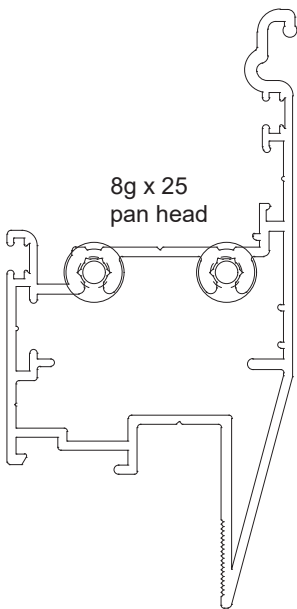

Apollo Awning/Casement Window

CHAIN WINDER ADAPTER	
Part no.	Length
F96	6000

**AW1
AWNING
WEDGE**

FRAME	
Part no.	Length
F100	6500

FLAT FILLER	
Part no.	Length
F101	6000

Titan Awning/Casement Window

FRAME	
Part no.	Length
F91	6000

HOOK HEAD	
Part no.	Length
F82	6000

Titan Awning/Casement Window

BOX TRANSOM	
Part no.	Length
F95	6000

ADAPTER	
Part no.	Length
F93	6000

SINGLE GLAZED SASH	
Part no.	Length
F53	6000

SINGLE GLAZED HOOK SASH	
Part no.	Length
F59	6000

Titan Awning/Casement Window

DOUBLE GLAZED SASH	
Part no.	Length
F62	6000

DOUBLE GLAZED HOOK SASH	
Part no.	Length
F63	6000

70MM VISTA SASH	
Part no.	Length
F70	6200

70MM VISTA HOOK SASH	
Part no.	Length
F73	6200

AW1

CHAIN WINDER ADAPTER	
Part no.	Length
F96	6000

Ultramax Plus Awning/Casement

SASH	
Part no.	Length
ULT-S402	6500

Comet Sliding Door

HEAD	
Part no.	Length
CSD1	6500

SILL	
Part no.	Length
CSD9	6500

HIGH PERFORMANCE SILL	
Part no.	Length
HPS95	6500