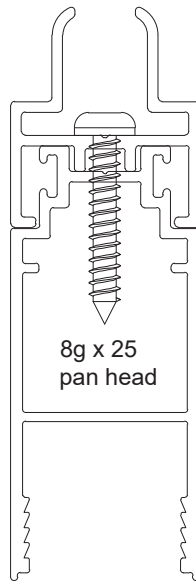

Comet Sliding Window

FRAME HEAD	
Part no.	Length
CSW1	6000

SILL	
Part no.	Length
CSW2	6000

JAMB	
Part no.	Length
CSW3	6200

TRANSOM	
Part no.	Length
CSW5	6000

TOP/BOTTOM RAIL	
Part no.	Length
CSW8	6000

LOCK STILE	
Part no.	Length
CSW6	6000

8g x 50
pan head

DOUBLE GLAZED LOCK STILE	
Part no.	Length
DGS98	6500

8g x 75
pan head

DOUBLE GLAZED LOCK STILE	
Part no.	Length
DGS96	4900 / 6500

8g x 75
pan head

DOUBLE GLAZED INTERLOCK	
Part no.	Length
DGS97	4900 / 6500

8g x 75
pan head

DOUBLE GLAZED 4 PANEL ADAPTER	
Part no.	Length
DGS82	6500

CORNER ADAPTER MALE	
Part no.	Length
STK8	2700

CORNER ADAPTER FEMALE	
Part no.	Length
STK9	2700

73 STST 4-3 Rivet

PLANT-ON INTERLOCK ADAPTER	
Part no.	Length
DGS89	6000

Comet Awning Window

FRAME	
Part no.	Length
F50	6000

HOOK HEAD	
Part no.	Length
F58	6000

TRANSOM	
Part no.	Length
F51	6000

ADAPTER	
Part no.	Length
F52	6000

SINGLE GLAZED SASH	
Part no.	Length
F53	6000

Comet Awning Window