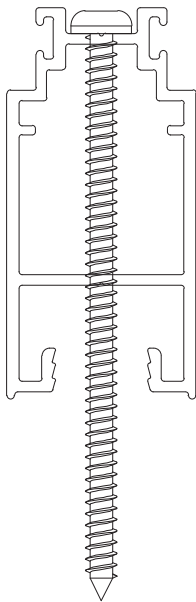

Comet Sliding Window

FRAME HEAD	
Part no.	Length
CSW1	6000

SILL	
Part no.	Length
CSW2	6000

JAMB	
Part no.	Length
CSW3	6200

TRANSOM	
Part no.	Length
CSW5	6000

TOP/BOTTOM RAIL	
Part no.	Length
CSW8	6000

LOCK STILE	
Part no.	Length
CSW6	6000

Titan Awning/Casement Window

DOUBLE GLAZED SASH	
Part no.	Length
F62	6000

DOUBLE GLAZED HOOK SASH	
Part no.	Length
F63	6000

70MM VISTA SASH	
Part no.	Length
F70	6200

70MM VISTA HOOK SASH	
Part no.	Length
F73	6200

AW1

CHAIN WINDER ADAPTER	
Part no.	Length
F96	6000

Ultramax Plus Awning/Casement

SASH	
Part no.	Length
ULT-S402	6500

Comet Sliding Door

HEAD	
Part no.	Length
CSD1	6500

SILL	
Part no.	Length
CSD9	6500

HIGH PERFORMANCE SILL	
Part no.	Length
HPS95	6500

JAMB	
Part no.	Length
CSD3	4900 / 6500

8g x 75
pan head

SINGLE GLAZED LOCK STILE	
Part no.	Length
CSD5	4900 / 6500

8g x 75
pan head

SINGLE GLAZED INTERLOCK STILE	
Part no.	Length
CSD6	4900 / 6500

SINGLE GLAZED RAIL	
Part no.	Length
CSD4	6500