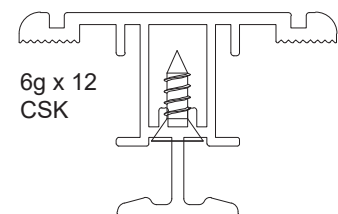

Comet Sliding Window

FRAME HEAD	
Part no.	Length
CSW1	6000

SILL	
Part no.	Length
CSW2	6000

JAMB	
Part no.	Length
CSW3	6200

TRANSOM	
Part no.	Length
CSW5	6000

TOP/BOTTOM RAIL	
Part no.	Length
CSW8	6000

LOCK STILE	
Part no.	Length
CSW6	6000

INTERLOCK STILE	
Part no.	Length
CSW7	6000

MULLION	
Part no.	Length
CSW4	6000

Comet Sliding Window

6g x 20
CSK

DOUBLE GLAZING ADAPTER	
Part no.	Length
CSW17	6000

Zeus Sliding Window

HEAD	
Part no.	Length
DGS86	6000