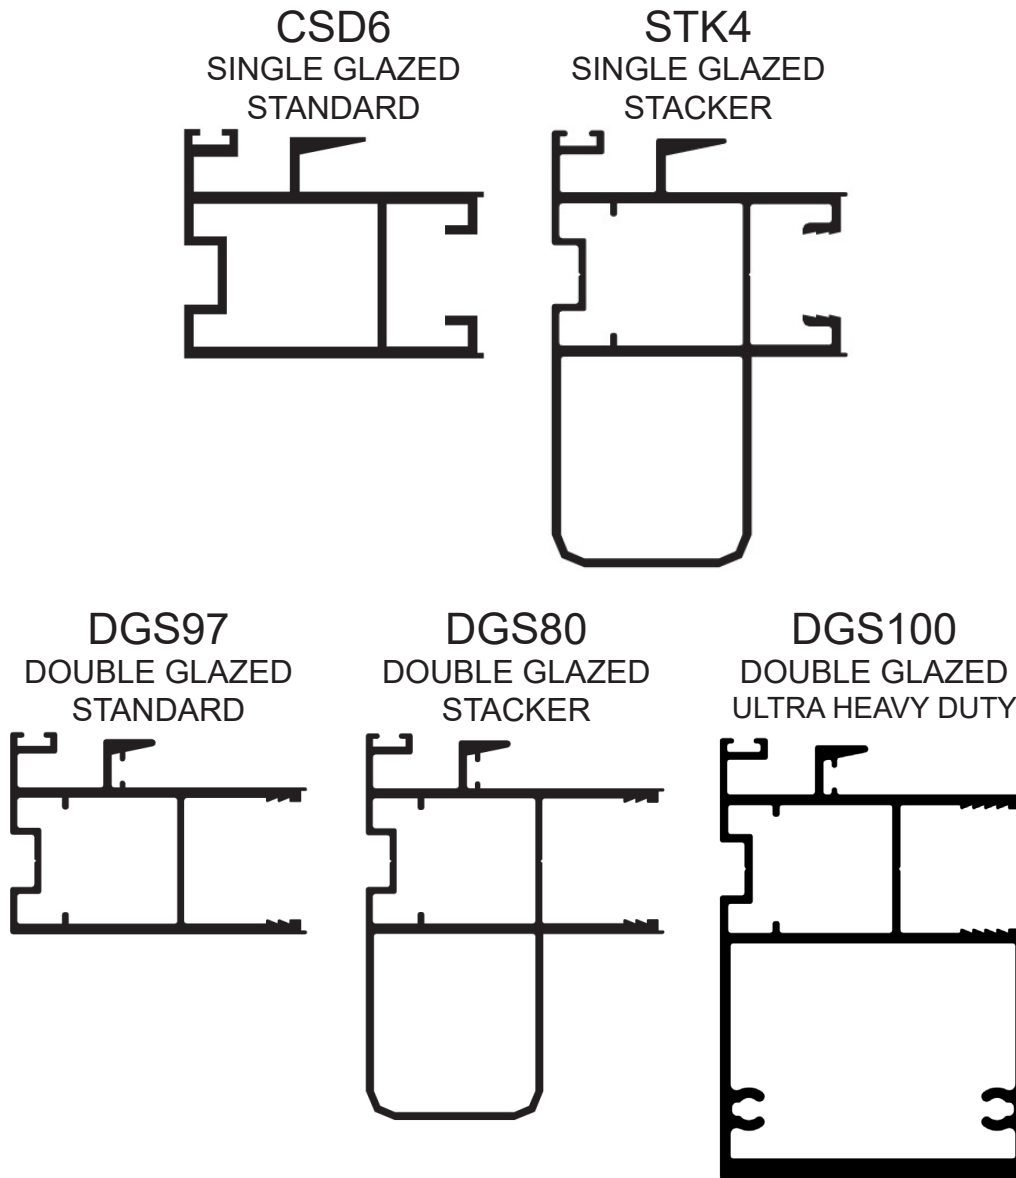

EC60 INTERLOCK END CAPS

The EC60 is a newly designed End cap for interlock stiles.

It suits the following systems:

- * **Comet Sliding Door**
- * **Comet Stacker Door**
- * **Zeus Sliding Window**
- * **Ultramax Sliding Window**

The end cap creates a much improved, clean finish.

The EC60 will suit the following single and double glazed interlocks:

The EC60 comes in packs of lefts and right and is available in 3 colors.

CODE	DESCRIPTION
EC60-BLACK	EC60 Black - 400 pack Left and Right
EC60-WHITE	EC60 White - 400 pack Left and Right
EC60-GREY	EC60 Grey - 400 pack Left and Right