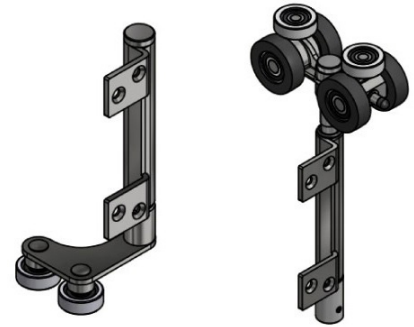

CARRIER ROLLER SETS

Left Hand Offset End Carrier Set

Code	Colour	Package
93-291-BK	Black	1x Top Roller 1x Bottom Roller
93-291-SS	Stainless	

Right Hand Offset End Carrier Set

Code	Colour	Package
93-293-BK	Black	1x Top Roller 1x Bottom Roller
93-293-SS	Stainless	

Meeting Carrier Set

Code	Colour	Package
93-299-BK	Black	2x Top Rollers (Left and right)
93-299-SS	Stainless	2x Bottom Rollers (Left and Right)

Intermediate Carrier Set

Code	Colour	Package
93-400-BK	Black	1x Top Roller 1x Bottom Roller
93-400-SS	Stainless	1x Hinge

Left Hand Offset Carrier Set

Code	Colour	Package
93-491-BK	Black	1x Top Roller 1x Bottom Roller
93-491-SS	Stainless	

Right Hand Offset Carrier Set

Code	Colour	Package
93-493-BK	Black	1x Top Roller 1x Bottom Roller
93-493-SS	Stainless	