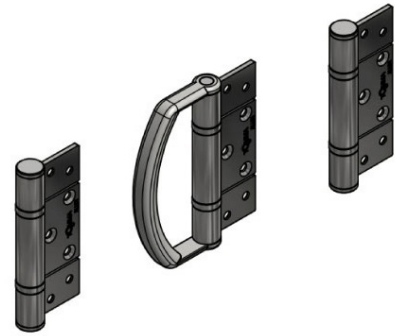

Open In Sill Gasket

Code	Colour	Package
BFG102	N/A	x250 per roll *To suit BF10, BF13, BF14*

HINGE & HANDLES

Open In Standard Handle

Code	Colour	Package
93-321-BK	Black	1x Handle
93-321-SS	Stainless	

Open In Offset Handle

Code	Colour	Package
93-371-BK	Black	1x Handle
93-371-SS	Stainless	

Open In Standard Hinge Set

Code	Colour	Package
93-300-BK	Black	3x Hinges
93-300-SS	Stainless	

Open In Offset Hinge Set

Code	Colour	Package
93-350-BK	Black	3x Hinges
93-350-SS	Stainless	

Open Out Standard Hinge Handle Set

Code	Colour	Package
93-320-BK	Black	2x Hinges 1x Handle
93-320-SS	Stainless	

Open Out Offset Hinge Handle Set

Code	Colour	Package
93-370-BK	Black	2x Hinges 1x Handle
93-370-SS	Stainless	