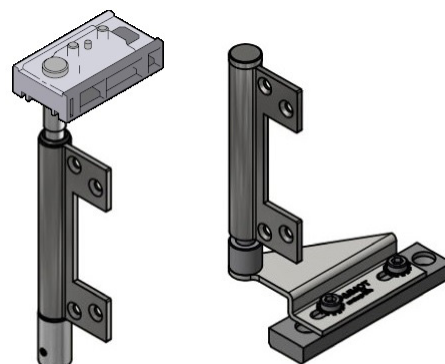

Right Hand

Code	Colour	Package
93-103C-BK	Black	3x Hinges
93-103C-SS	Stainless