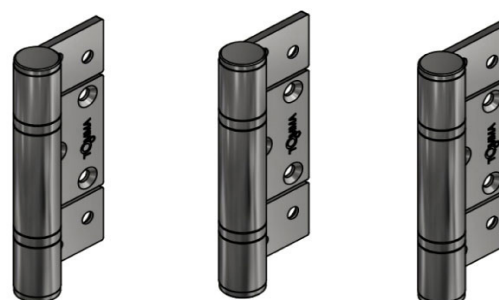

Code	Colour	Package
93-371-BK	Black	1x Handle
93-371-SS	Stainless	

Open In Standard Hinge Set

Code	Colour	Package
93-300-BK	Black	3x Hinges
93-300-SS	Stainless	

Open In Offset Hinge Set

Code	Colour	Package
93-350-BK	Black	3x Hinges
93-350-SS	Stainless	

Open Out Standard Hinge Handle Set

Code	Colour	Package
93-320-BK	Black	2x Hinges 1x Handle
93-320-SS	Stainless	

Open Out Offset Hinge Handle Set

Code	Colour	Package
93-370-BK	Black	2x Hinges 1x Handle
93-370-SS	Stainless	