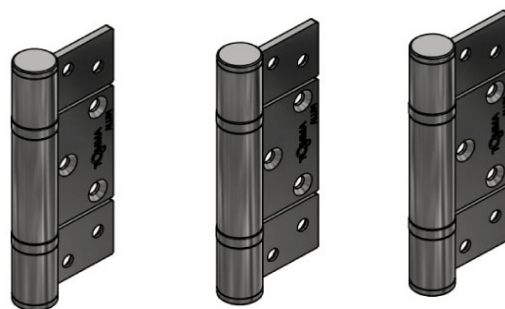

Flush Bolt Guide

Code	Colour	Package
FB7	Black	1x Flush Bolt Guide 200 per bag

250mm Flush Bolt

Code	Colour	Package
DN201-BLK	Black	1x Flush Bolt
DN201-SC	Stain Stainless	

Edge Hinge Door Lock Kits

Kits included: lock body, cylinder with turn snib, twin-bolt rods, catch plates and handles. Twin Bolt 1m Extension With Joiner available.

Open In Sill Gasket

Code	Colour	Package
BFG102	N/A	x250 per roll *To suit BF10, BF13, BF14*

HINGE & HANDLES

Open In Standard Handle

Code	Colour	Package
93-321-BK	Black	1x Handle
93-321-SS	Stainless	

Open In Offset Handle

Code	Colour	Package
93-371-BK	Black	1x Handle
93-371-SS	Stainless	

Open In Standard Hinge Set

Code	Colour	Package
93-300-BK	Black	3x Hinges
93-300-SS	Stainless	

Open In Offset Hinge Set

Code	Colour	Package
93-350-BK	Black	3x Hinges
93-350-SS	Stainless	