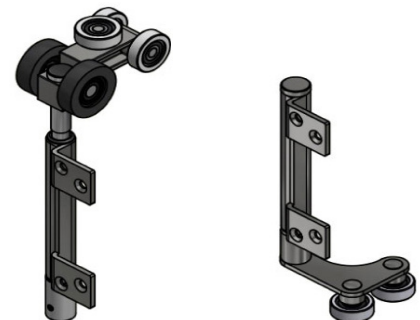

CARRIER ROLLER SETS

Left Hand Offset End Carrier Set

Code	Colour	Package
93-291-BK	Black	1x Top Roller 1x Bottom Roller
93-291-SS	Stainless	

Right Hand Offset End Carrier Set

Code	Colour	Package
93-293-BK	Black	1x Top Roller 1x Bottom Roller
93-293-SS	Stainless	

Meeting Carrier Set

Code	Colour	Package
93-299-BK	Black	2x Top Rollers (Left and right)
93-299-SS	Stainless	2x Bottom Rollers (Left and Right)

Intermediate Carrier Set

Code	Colour	Package
93-400-BK	Black	1x Top Roller 1x Bottom Roller
93-400-SS	Stainless	1x Hinge