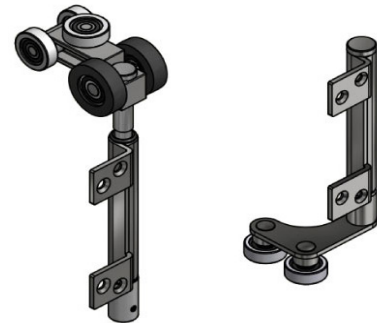

Open Out Standard Hinge Handle Set

Code	Colour	Package
93-320-BK	Black	2x Hinges 1x Handle
93-320-SS	Stainless	

Open Out Offset Hinge Handle Set

Code	Colour	Package
93-370-BK	Black	2x Hinges 1x Handle
93-370-SS	Stainless	

CARRIER ROLLER SETS

Left Hand Offset End Carrier Set

Code	Colour	Package
93-291-BK	Black	1x Top Roller 1x Bottom Roller
93-291-SS	Stainless	

Right Hand Offset End Carrier Set

Code	Colour	Package
93-293-BK	Black	1x Top Roller 1x Bottom Roller
93-293-SS	Stainless	