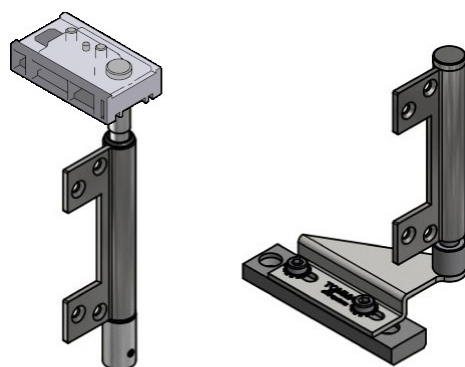

PIVOT SETS

Left Hand

Code	Colour	Package
93-101C-BK	Black	3x Hinges
93-101C-SS	Stainless