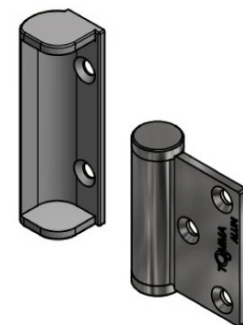

Center Snubber Set

Code	Colour	Package
93-SN001-BK	Black	1x Snubber
93-SN001-SS	Stainless