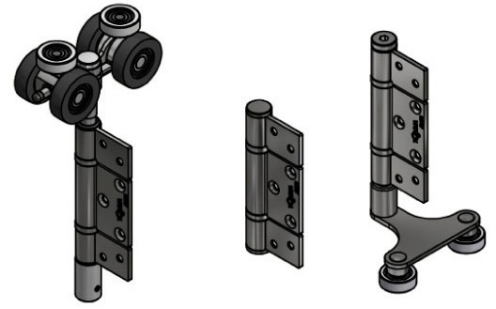

CARRIER ROLLER SETS

Left Hand Offset End Carrier Set

Code	Colour	Package
93-291-BK	Black	1x Top Roller 1x Bottom Roller
93-291-SS	Stainless	

Right Hand Offset End Carrier Set

Code	Colour	Package
93-293-BK	Black	1x Top Roller 1x Bottom Roller
93-293-SS	Stainless	

Meeting Carrier Set

Code	Colour	Package
93-299-BK	Black	2x Top Rollers (Left and right)
93-299-SS	Stainless	2x Bottom Rollers (Left and Right)

Intermediate Carrier Set

Code	Colour	Package
93-400-BK	Black	1x Top Roller 1x Bottom Roller
93-400-SS	Stainless	1x Hinge