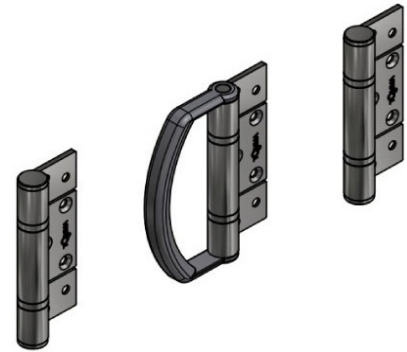

Open In Sill Gasket

Code	Colour	Package
BFG102	N/A	x250 per roll *To suit BF10, BF13, BF14*

HINGE & HANDLES

Open In Standard Handle

Code	Colour	Package
93-321-BK	Black	1x Handle
93-321-SS	Stainless	

Open In Offset Handle

Code	Colour	Package
93-371-BK	Black	1x Handle
93-371-SS	Stainless	

Open In Standard Hinge Set

Code	Colour	Package
93-300-BK	Black	3x Hinges
93-300-SS	Stainless	

Open In Offset Hinge Set

Code	Colour	Package
93-350-BK	Black	3x Hinges
93-350-SS	Stainless	

Open Out Standard Hinge Handle Set

Code	Colour	Package
93-320-BK	Black	2x Hinges 1x Handle
93-320-SS	Stainless	

Open Out Offset Hinge Handle Set

Code	Colour	Package
93-370-BK	Black	2x Hinges 1x Handle
93-370-SS	Stainless	