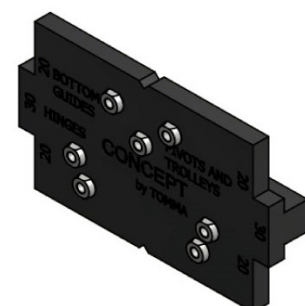

Drilling Jig

Code	Colour	Package
93-DJ200	N/A	1x Drilling Jig