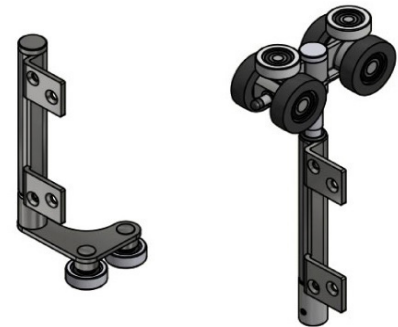

CARRIER ROLLER SETS

Left Hand Offset End Carrier Set

Code	Colour	Package
93-291-BK	Black	1x Top Roller 1x Bottom Roller
93-291-SS	Stainless	

Right Hand Offset End Carrier Set

Code	Colour	Package
93-293-BK	Black	1x Top Roller 1x Bottom Roller
93-293-SS	Stainless	

Meeting Carrier Set

Code	Colour	Package
93-299-BK	Black	2x Top Rollers (Left and right)
93-299-SS	Stainless	2x Bottom Rollers (Left and Right)

Intermediate Carrier Set

Code	Colour	Package
93-400-BK	Black	1x Top Roller 1x Bottom Roller
93-400-SS	Stainless	1x Hinge

Left Hand Offset Carrier Set

Code	Colour	Package
93-491-BK	Black	1x Top Roller 1x Bottom Roller
93-491-SS	Stainless	

Right Hand Offset Carrier Set

Code	Colour	Package
93-493-BK	Black	1x Top Roller 1x Bottom Roller
93-493-SS	Stainless	